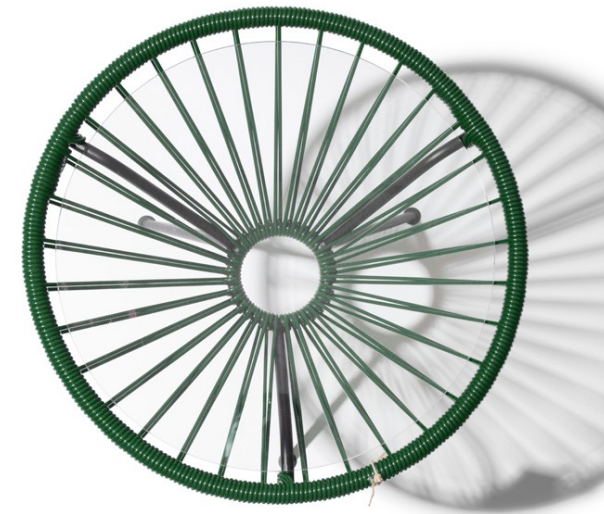

Japon Side Table

The Japon table shares the same techniques and materials as the Acapulco Chair. It has a circular shape and a crystal glass surface. Its simple, modern and compact design makes it a perfect side table for interiors and exteriors.

Specifications

Made in	Mexico
Dimensions	50W/49H/50D cm 19.7"/19.3"/19.7" Width/height/depth
Weight	6Kg(13.2lbs)
SKU	MJ/

Japon Side Table

Available in :

- | | | | |
|---------------------------|----------------------|-------------------|---------------|
| ● Apple Green | ● Silver Grey | ● Red | ● Lilac |
| ● Aqua / Turquoise Light | ● Cobalt Blue | ○ White | ● Salmon Pink |
| ● Turquoise | ● Olive Green | ● Yellow | |
| ● Hemp | ● Orange | ● Beige | |
| ● Turquoise & White Frame | ● Petrol Blue | ● Blue | |
| ● Black | ● Pink Pastel | ● Pastel Blue | |
| ● Canary Yellow | ● Purple | ● Bougainvillea | |
| ● Dark Green | ○ White / Whiteframe | ● Chocolate Brown | |
| ● Fuchsia | ● Leather | ● Violet / Wine | |

Materials :

Made with recycled PVC as much as possible. The PVC cords are resistant to temperatures from -18°C to +80°C and direct sunlight, contain anti-oxidants and are free of phthalates.

The table is suitable for both indoor and outdoor use!

Maintenance :

This Japon table has a guaranteed quality and durability, because of the solid steel frame and high quality PVC cords. The table is suitable for years of use both indoors and outdoors without any special maintenance. Clean it with water and a little soap and dry with a soft cloth.