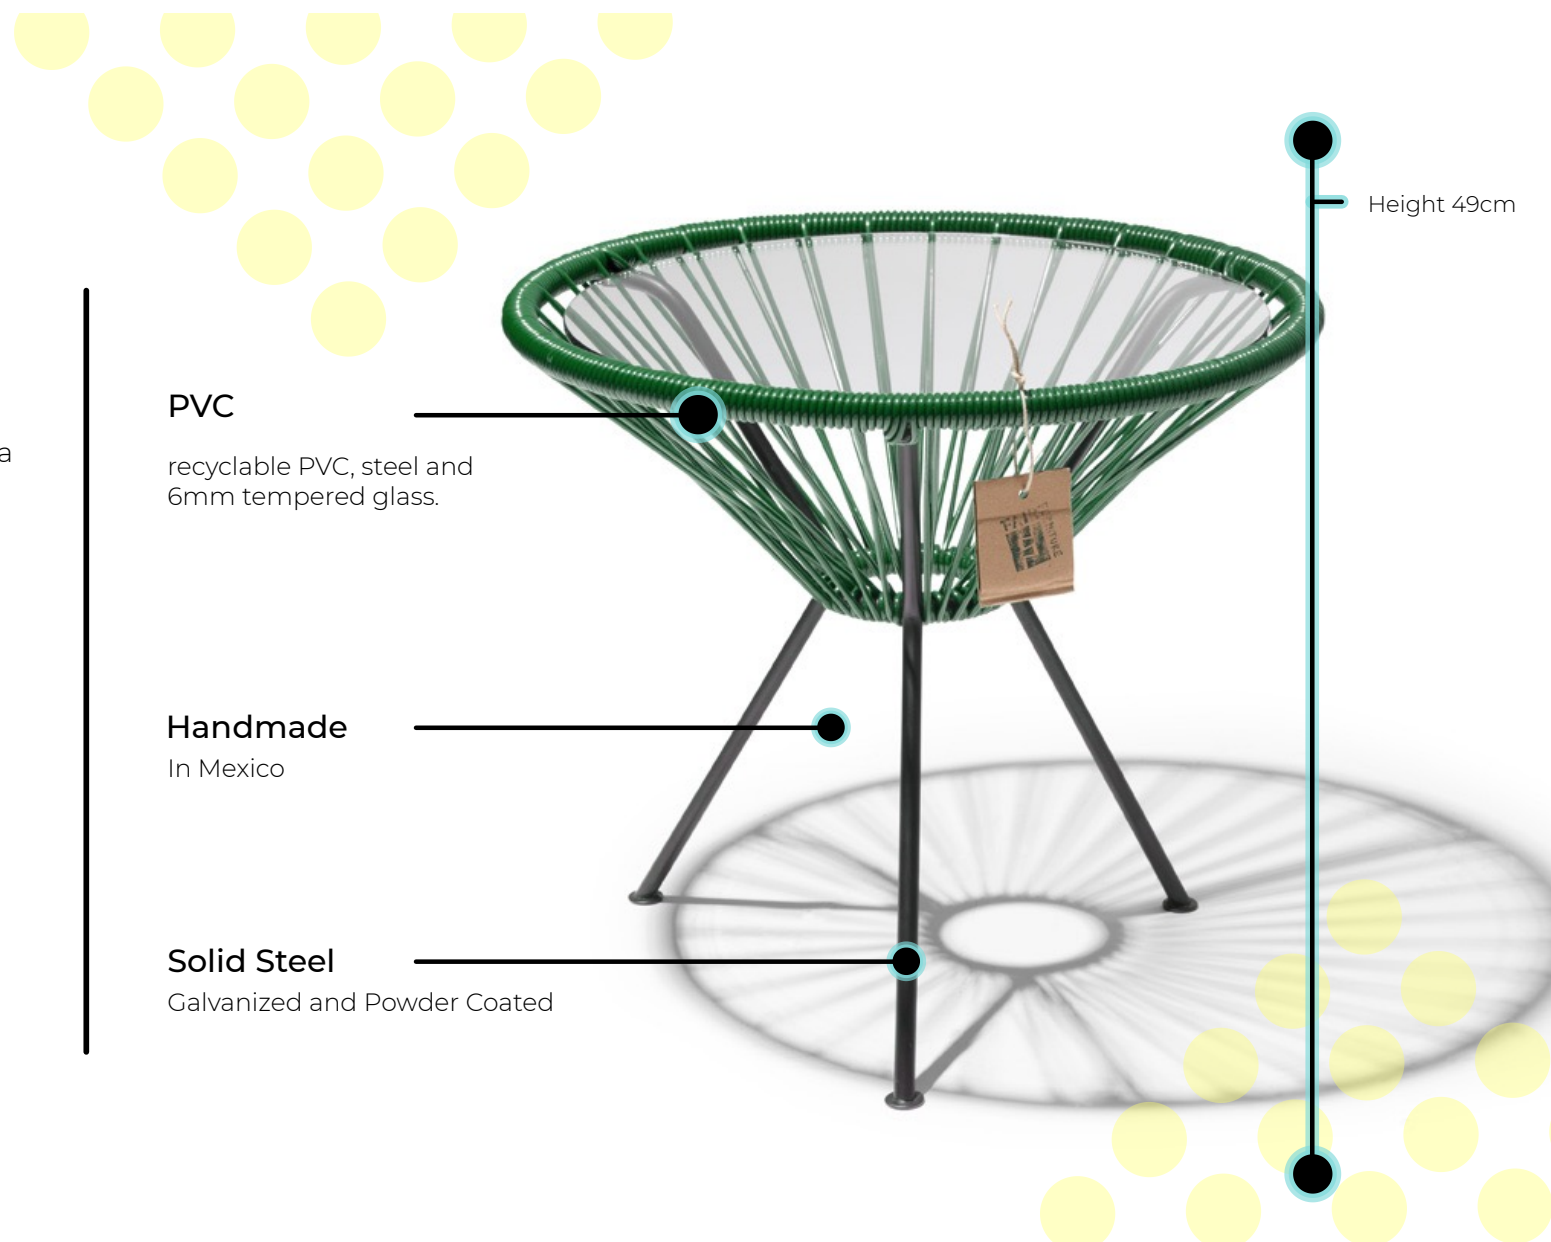

Japon Side Table

The Japon table shares the same techniques and materials as the Acapulco Chair. It has a circular shape and a crystal glass surface. Its simple, modern and compact design makes it a perfect side table for interiors and exteriors.

Specifications

Made in	Mexico
Dimensions	50W/49H/50D cm 19.7"/19.3"/19.7" Width/height/depth
Weight	6Kg(13.2lbs)
SKU	MJ/

Japon Side Table

Available in :

- | | | | |
|---------------------------|----------------------|-------------------|---------------|
| ● Apple Green | ● Silver Grey | ● Red | ● Lilac |
| ● Aqua / Turquoise Light | ● Cobalt Blue | ○ White | ● Salmon Pink |
| ● Turquoise | ● Olive Green | ● Yellow | |
| ● Hemp | ● Orange | ● Beige | |
| ● Turquoise & White Frame | ● Petrol Blue | ● Blue | |
| ● Black | ● Pink Pastel | ● Pastel Blue | |
| ● Canary Yellow | ● Purple | ● Bougainvillea | |
| ● Dark Green | ○ White / Whiteframe | ● Chocolate Brown | |
| ● Fuchsia | ● Leather | ● Violet / Wine | |

Materials :

Made with recycled PVC as much as possible. The PVC cords are resistant to temperatures from -18°C to +80°C and direct sunlight, contain anti-oxidants and are free of phthalates.

The table is suitable for both indoor and outdoor use!

Maintenance :

This Japon table has a guaranteed quality and durability, because of the solid steel frame and high quality PVC cords. The table is suitable for years of use both indoors and outdoors without any special maintenance. Clean it with water and a little soap and dry with a soft cloth.