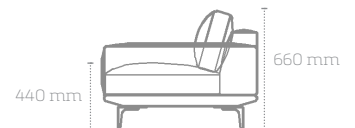

STRUCTURE INTERIOR	Frame made of solid wood and MDF with nozag spring system.
STRUCTURE PADDING	High resilient variable density polyurethane foam.
SEAT CUSHION	High resilient polyurethane seat cushion with a wrap of down/feather & ball fibres in a downproof cambric divided into channels.
BACK	Down/feather & ball fibres in a downproof cambric divided into channels.
COVER	Fixed.
LEGS	Black powder coated aluminum legs.
MAINTENANCE	We recommend shaking and fluffing-up the cushions regularly to maintain the shape. This should be done after removing the cushions from the structure for improved air circulation. For maintenance of fabric and leather, please contact your retailer.