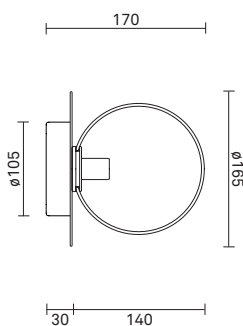

NUURA

LIILA 1 MEDIUM WALL/CEILING - Optic

Design: Sofie Refer, 2018. EU-model.

Liila 1 Wall/Ceiling in mouth blown Optic Clear glass and Nordic Gold finish.

Liila Collection has a Nordic simplistic yet sensuous look due to the fine reflections in the glass and metal. The mouth blown glass is elegantly framed by the metal disc in soft metallic finish.

TECHNICAL INFO

Product no.: 04480123

Type: Wall Light - Indoor

Colour:

Glass: Optic Clear

Metal: Nordic Gold

Materials:

Powder coated metal

Mouth-blown glass

Dimensions:

∅165mm x 170mm

Product weight:

Product: 999 g

Packaging:

Dimensions: L: 338mm x W: 194mm x H: 175mm

Weight: 475 g