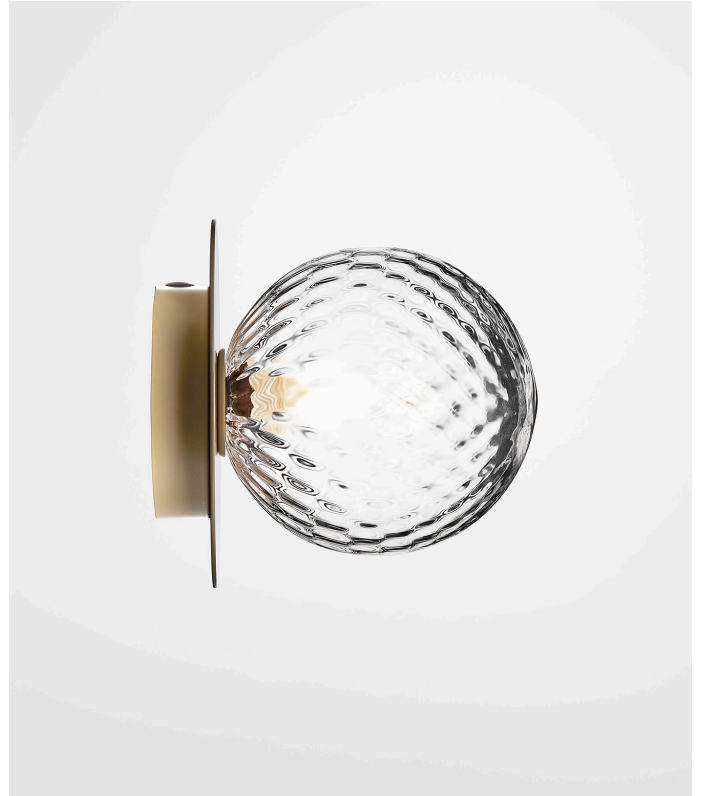

NUURA

LIILA 1 MEDIUM WALL/CEILING - Optic

Design: Sofie Refer, 2018. EU-model.

Liila 1 Wall/Ceiling in mouth blown Optic Clear glass and Nordic Gold finish.

Liila Collection has a Nordic simplistic yet sensuous look due to the fine reflections in the glass and metal. The mouth blown glass is elegantly framed by the metal disc in soft metallic finish.

While the version in Optic Clear glass creates sparkeling reflections, the version in Opal White glass completes the minimalistic Nordic look.

Liila 1 Wall/Ceiling works perfectly single or grouped in a decorative formation. Liila 1 also suits smaller rooms, the bathroom and the entrance hall.

Liila collection:

The Liila collection include the following products:

- Liila 1 Medium Wall/Ceiling - Brass Optic/Opal
- Liila 1 Medium Wall/Ceiling - Silver Optic/ Opal
- Liila 1 Large Wall/Ceiling - Brass Optic/Opal
- Liila 1 Large Wall/Ceiling - Silver Optic / Opal
- Liila 12 Wall/Ceiling -Brass Optic/ Opal

TECHNICAL INFO

Product no.: 04480123

Type: Wall Light - Indoor

Colour:

Glass: Optic Clear

Metal: Nordic Gold

Materials:

Powder coated metal