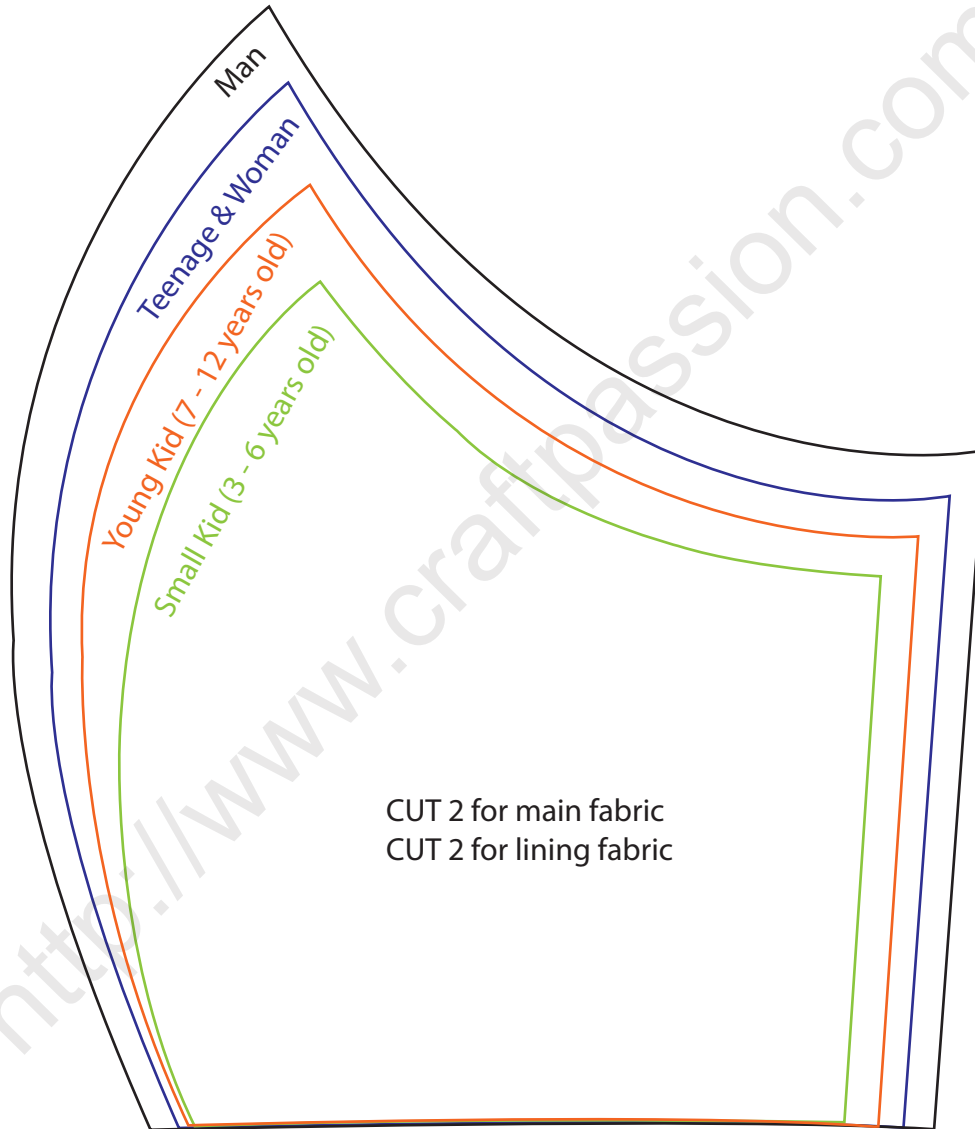

Face Mask Pattern

(version 2)

<http://www.craftpassion.com/?p=26304>

2"

Please check your scale here after print

Note: Please add 1/4" seam allowance for all the pattern

Copyright © craftpassion.com
Meant for hobby and personal use only. Do not sell.