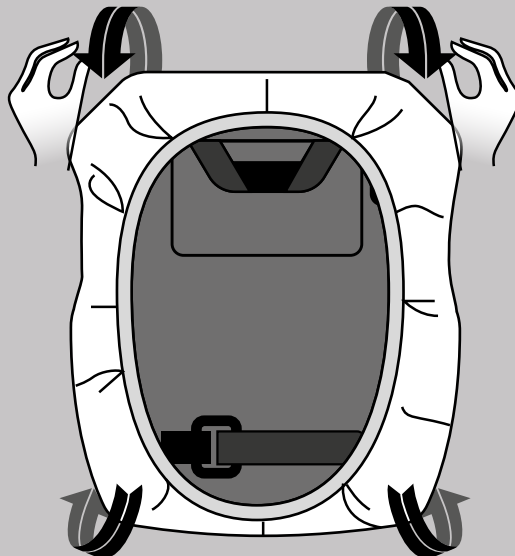

BASIL®

spread the cycling joy

How to use the Basil Discovery rain cover

(+) included items

terms & conditions

EN - May only be mounted by adults

1. Please make sure that you regularly check if the Basil products are properly and safely installed on your bicycle
2. The warranty will be no longer valid once modifications have been made to the product by its owner and/or when the product has not been assembled and/or used according to the instructions supplied.
3. Weather influences can affect the product.
4. When using Basil products, that are also compatible with / or can be mounted onto third-party products please make sure that the instructions with regards to assembly and/or use of the products supplied by the manufacturer are being followed. In this case Basil cannot be held liable for the assembly and/or the use of the products delivered by third parties

NL - Montage uitsluitend door volwassenen

1. De gebruiker dient regelmatig de bevestigingen van het Basil product aan de fiets te controleren.
2. Iedere vorm van garantie komt te vervallen zodra men wijzigingen aanbrengt aan het product, of het product niet conform de bijgeleverde aanwijzingen is gemonteerd en/of gebruikt.
3. Weersinvloeden kunnen invloed hebben op het product.
4. De gebruiker dient bij het gebruik van Basil producten, die tevens geschikt kunnen zijn voor montage op producten van derden, de aanwijzingen inzake montage en/of gebruik van de leverancier ten aanzien van betreffende producten te volgen. In die gevallen is Basil op geen enkele wijze aansprakelijk voor de montage en/of het gebruik van de producten geleverd door derden.

DE - Nur durch Erwachsene zu montieren