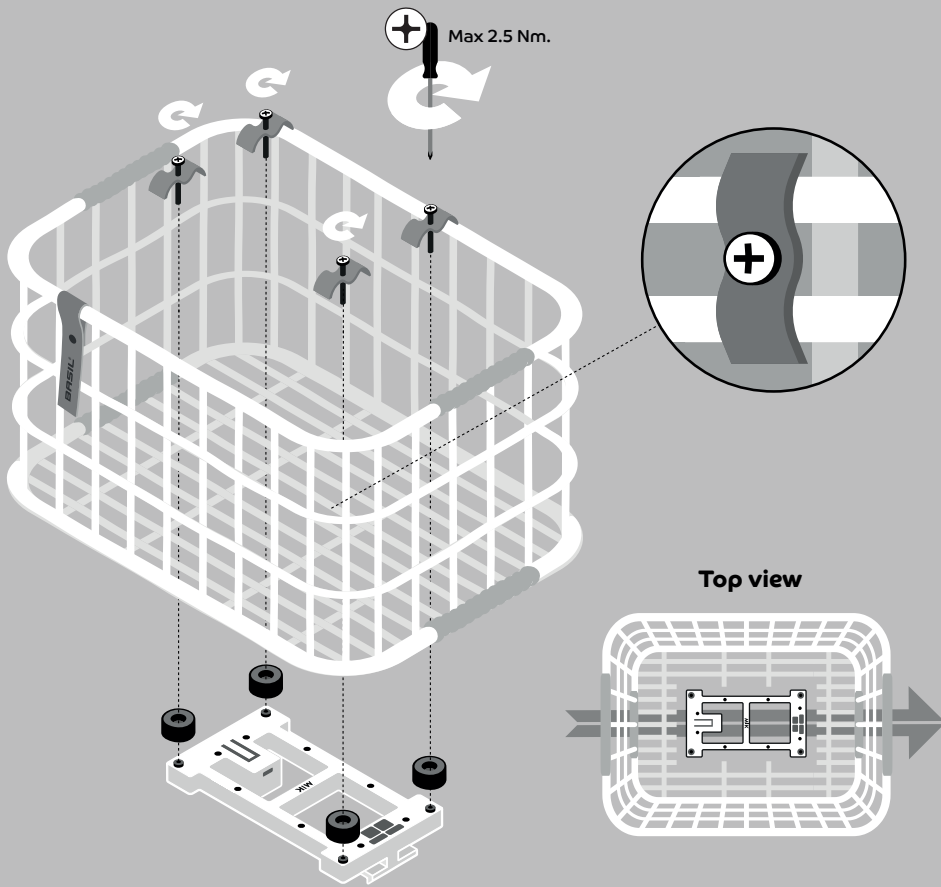

BASIL®

spread the cycling joy

How to mount the Basil Green Life basket on a MIK adapter plate

More information at www.basil.com
'All rights reserved'

(+) including items

1. Mounting option 1 / Lengthwise

terms & conditions

EN - May only be mounted by adults

1. Please make sure that you regularly check if the Basil products are properly and safely installed on your bicycle. **2.** The warranty will be no longer valid once modifications have been made to the product by its owner and/or when the product has not been assembled and/or used according to the instructions supplied. **3.** Weather influences can affect the product. **4.** When using Basil products, that are also compatible with / or can be mounted onto third-party products please make sure that the instructions with regards to assembly and/or use of the products supplied by the manufacturer are being followed. In this case Basil cannot be held liable for the assembly and/or the use of the products delivered by third parties.

2. Mounting option 2 / Widthwise