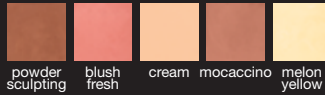

SPECIAL PRODUCTS

CONTOURING PALETTE

LIGHT 2 x 5 g - 3 x 3 ml - 1 x 2 g

powder sculpting

blush fresh

cream

mocaccino

melon yellow

highlighter