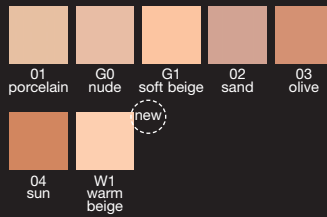

FACE

PRIMER

**FACE REJUVENATING
PRIMER** 30 ml

**PERFECTION UV
MULTI BASE PRIMER SPF 50+**
50 ml

PERFECTION BASE 30 ml

FLUID FOUNDATION

**ABSOLUTE PERFECTION
FOUNDATION** 30 ml

**DOUBLE ACTION LIFTING
FOUNDATION** 15+15 ml