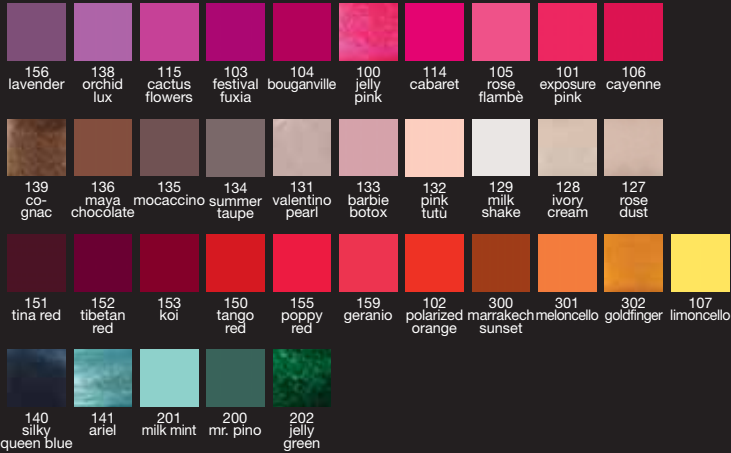

NAILS

NAIL POLISH COLORSHINE

NAIL POLISH COLORSHINE

5 ml - 10 ml

NAIL CARE

SANDWICH BASE & TOP COAT 5 ml - 10 ml

SHINE UP RENEWAL 5 ml

402
scandal