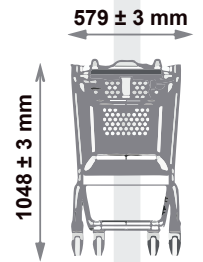

P175 Store Cruiser

The Polycart P175 Store Cruiser is a cart designed for medium-sized supermarkets.

It is light, comfortable and very manageable for any user.

Technical data			
Volume	175 L	Nominal basket load	With rubber wheels 157 kg maximum With travelator plastic wheels 157 kg maximum
Height	1048 ± 3 mm	Nominal load of the lower tray	20 Kg
Width	579 ± 3 mm	Maximum weight cradle	9 Kg
Length	1068 ± 5 mm	Maximum weight seat	15 Kg
Weight	17,5 Kg		

Transport data	
Nesting distance	210 mm
Capacity in 20ft container	184 UNITS
Capacity in 40ft container	424 UNITS
Capacity of a 13.6m truck	480 UNITS

Standard equipment

Modifiable equipment

Accessories