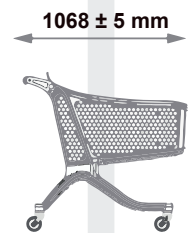

P175 Store Cruiser

The Polycart P175 Store Cruiser is a cart designed for medium-sized supermarkets.

It is light, comfortable and very manageable for any user.

Technical data			
Volume	175 L	Nominal basket load	With rubber wheels 157 kg maximum With travelator plastic wheels 157 kg maximum
Height	1048 ± 3 mm	Nominal load of the lower tray	20 Kg
Width	579 ± 3 mm	Maximum weight cradle	9 Kg
Length	1068 ± 5 mm	Maximum weight seat	15 Kg
Weight	17,5 Kg		

Transport data	
Nesting distance	210 mm
Capacity in 20ft container	184 UNITS
Capacity in 40ft container	424 UNITS
Capacity of a 13.6m truck	480 UNITS

Standard equipment

Modifiable equipment

Accessories