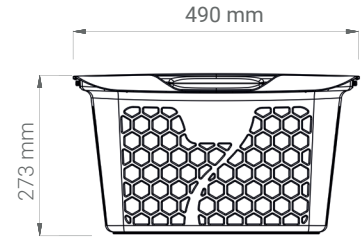

B28 Handy

B28 is a light and very nestable hand basket with a capacity of 28 litres.

Made in the same style as the rest of the Polycart products, it has been designed having in mind the comfort of the user, with the Easy Hold ergonomic curves which reduce the effort of the buyer by letting the arm rest in a more natural position, closer to the body. It has a foldable handle with a retention system that avoids it from folding by itself. The handle offers a very comfortable grip.

It is an ideal basket for small stores, convenience stores and also for supermarkets. Thanks to its reduced size and nestability it is possible to place a good number of baskets anywhere in the store. It can be made in many different colours to match the corporate image of the brand.

MEASURES

Length	341 mm.
Width	490 mm.
Basket volume	28 l.
Nesting distance	30 mm.

TRANSPORT

13,6 m truck	full truck 11.700 baskets (300 units x 39 pallets)
40 ft container HC	full truck 10.800 baskets (300 units x 36 pallets)
20 ft container	full truck 4.420 baskets (260 units x 17 pallets)