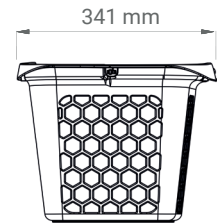

B28 Handy

B28 is a light and very nestable hand basket with a capacity of 28 litres.

Made in the same style as the rest of the Polycart products, it has been designed having in mind the comfort of the user, with the Easy Hold ergonomic curves which reduce the effort of the buyer by letting the arm rest in a more natural position, closer to the body. It has a foldable handle with a retention system that avoids it from folding by itself. The handle offers a very comfortable grip.

It is an ideal basket for small stores, convenience stores and also for supermarkets. Thanks to its reduced size and nestability it is possible to place a good number of baskets anywhere in the store. It can be made in many different colours to match the corporate image of the brand.

MEASURES

Length	341 mm.
Width	490 mm.
Basket volume	28 l.
Nesting distance	30 mm.

TRANSPORT

13,6 m truck	full truck 11.700 baskets (300 units x 39 pallets)
40 ft container HC	full truck 10.800 baskets (300 units x 36 pallets)
20 ft container	full truck 4.420 baskets (260 units x 17 pallets)