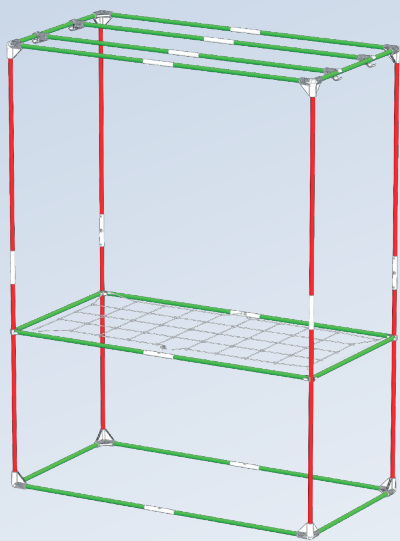

8x C16-Y

4x C16-H

4x C16-SB

14x T19-120

8x T19-100

4x T19-Link

8x C19-Y

4x C19-H

4x C19-SB

8x T19-100

22x T19-75

12x T19-Link

8x C19-Y

4x C19-H

4x C19-SB

REF	DESIGNATION	DESIGNATION	DS60	DS90	DS120	DS120W	DS150W
T16-40	Pole Ø16 mm 360 mm	Pole Ø0,63" 14"					
T16-60	Pole Ø16 mm 560 mm	Pole Ø0,63" 22"	18			6	
T16-80	Pole Ø16 mm 760 mm	Pole Ø0,63" 30"					
T16-90	Pole Ø16 mm 860 mm	Pole Ø0,63" 34"		22		8	
T16-100	Pole Ø16 mm 960 mm	Pole Ø0,63" 38"	4			8	
T16-120	Pole Ø16 mm 1160 mm	Pole Ø0,63" 46"				8	
T16-Link	Link Ø16 mm	Link Ø0,63"	4	4		4	
C16-Y	Corner Ø16 mm 3 axes Y shape	Corner Ø0,63" 3 axes Y shape	8			8	
C16-K	Corner Ø16 mm 4 axes K shape	Corner Ø0,63" 4 axes K shape		8			
C16-T	Corner Ø16 mm 3 axes T shape	Corner Ø0,63" 3 axes T shape					
C16-XI	Corner Ø16 mm 5 axes XI shape	Corner Ø0,63" 5 axes XI shape	4	4		4	
C16-H	Handling Corner Ø16 mm	Handling Corner Ø0,63"				4	
C16-SB	Space Booster Ø16 mm	Space Booster Ø0,63"	4	4		4	
C16-RF	Rubber Feet Ø16 mm	Rubber Feet Ø0,63"					
T19-75	Pole Ø19 mm 726 mm	Pole Ø0,75" 28,6"					22
T19-100	Pole Ø19 mm 975 mm	Pole Ø0,75" 38,4"				8	8
T19-120	Pole Ø19 mm 1153 mm	Pole Ø0,75" 45,4"				14	
T19-Link	Link Ø19 mm	Link Ø0,75"				4	12
C19-Y	Corner Ø19 mm 3 axes Y shape	Corner Ø0,75" 3 axes Y shape				8	8
C19-K	Corner Ø19 mm 4 axes K shape	Corner Ø0,75" 4 axes K shape					
C19-XI	Corner Ø19 mm 5 axes XI shape	Corner Ø0,75" 5 axes XI shape				4	4
C19-H	Handling Corner Ø19 mm	Handling Corner Ø0,75"				4	
C19-SB	Space Booster Ø19 mm	Space Booster Ø0,75"				4	4
C19-RF	Rubber Feet Ø19 mm	Rubber Feet Ø0,75"					
GRID6040	Grid 60 x 40 cm	Grid 24" x 16"					