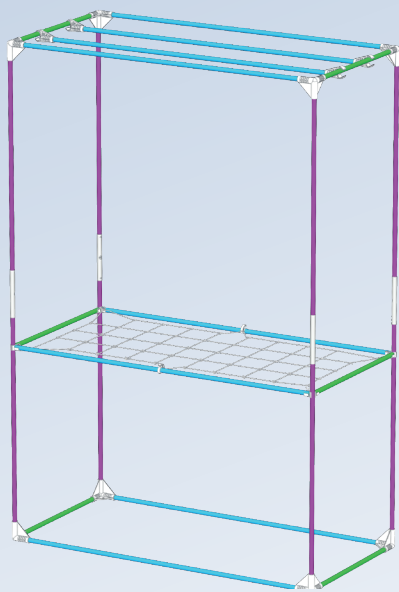

# LINKABLE

4x T16-100

18x T16-60

4x T16-Link

8x C16-Y

4x C16-H

4x C16-SB

22x T16-90

8x C16-Y

4x C16-H

4x T16-Link

4x C16-SB

8x T16-120

8x T16-90

6x T16-60

4x T16-Link

8x C16-Y

4x C16-H

4x C16-SB

14x T19-120

8x T19-100

4x T19-Link

8x C19-Y

4x C19-H

4x C19-SB

8x T19-100

22x T19-75

12x T19-Link

8x C19-Y

4x C19-H

4x C19-SB

REF	DESIGNATION	DESIGNATION	DS60	DS90	DS120	DS120W	DS150W
T16-40	Pole Ø16 mm 360 mm	Pole Ø0,63" 14"					
T16-60	Pole Ø16 mm 560 mm	Pole Ø0,63" 22"	18			6	
T16-80	Pole Ø16 mm 760 mm	Pole Ø0,63" 30"					
T16-90	Pole Ø16 mm 860 mm	Pole Ø0,63" 34"		22		8	
T16-100	Pole Ø16 mm 960 mm	Pole Ø0,63" 38"	4			8	
T16-120	Pole Ø16 mm 1160 mm	Pole Ø0,63" 46"				8	
T16-Link	Link Ø16 mm	Link Ø0,63"	4	4		4	
C16-Y	Corner Ø16 mm 3 axes Y shape	Corner Ø0,63" 3 axes Y shape	8			8	
C16-K	Corner Ø16 mm 4 axes K shape	Corner Ø0,63" 4 axes K shape		8			
C16-T	Corner Ø16 mm 3 axes T shape	Corner Ø0,63" 3 axes T shape					
C16-XI	Corner Ø16 mm 5 axes XI shape	Corner Ø0,63" 5 axes XI shape	4	4		4	
C16-H	Handling Corner Ø16 mm	Handling Corner Ø0,63"				4	
C16-SB	Space Booster Ø16 mm	Space Booster Ø0,63"	4	4		4	
C16-RF	Rubber Feet Ø16 mm	Rubber Feet Ø0,63"					
T19-75	Pole Ø19 mm 726 mm	Pole Ø0,75" 28,6"					22
T19-100	Pole Ø19 mm 975 mm	Pole Ø0,75" 38,4"				8	8
T19-120	Pole Ø19 mm 1153 mm	Pole Ø0,75" 45,4"				14	
T19-Link	Link Ø19 mm	Link Ø0,75"				4	12
C19-Y	Corner Ø19 mm 3 axes Y shape	Corner Ø0,75" 3 axes Y shape				8	8
C19-K	Corner Ø19 mm 4 axes K shape	Corner Ø0,75" 4 axes K shape					
C19-XI	Corner Ø19 mm 5 axes XI shape	Corner Ø0,75" 5 axes XI shape				4	4
C19-H	Handling Corner Ø19 mm	Handling Corner Ø0,75"				4	
C19-SB	Space Booster Ø19 mm	Space Booster Ø0,75"				4	4
C19-RF	Rubber Feet Ø19 mm	Rubber Feet Ø0,75"					
GRID6040	Grid 60 x 40 cm	Grid 24" x 16"					