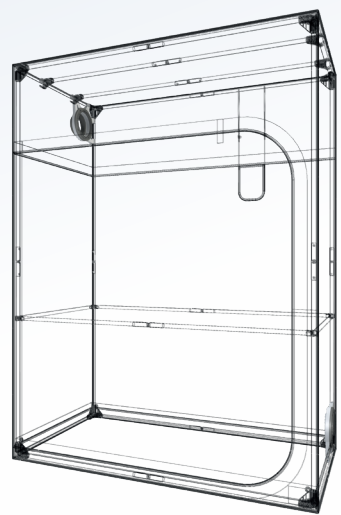

4x C19-SB

8x T19-100

22x T19-75

12x T19-Link

8x C19-Y

4x C19-H

4x C19-SB

REF	DESIGNATION	DESIGNATION	DS60	DS90	DS120	DS120W	DS150W
T16-40	Pole Ø16 mm 360 mm	Pole Ø0,63" 14"					
T16-60	Pole Ø16 mm 560 mm	Pole Ø0,63" 22"	18			6	
T16-80	Pole Ø16 mm 760 mm	Pole Ø0,63" 30"					
T16-90	Pole Ø16 mm 860 mm	Pole Ø0,63" 34"		22		8	
T16-100	Pole Ø16 mm 960 mm	Pole Ø0,63" 38"	4			8	
T16-120	Pole Ø16 mm 1160 mm	Pole Ø0,63" 46"				8	
T16-Link	Link Ø16 mm	Link Ø0,63"	4	4		4	
C16-Y	Corner Ø16 mm 3 axes Y shape	Corner Ø0,63" 3 axes Y shape	8			8	
C16-K	Corner Ø16 mm 4 axes K shape	Corner Ø0,63" 4 axes K shape		8			
C16-T	Corner Ø16 mm 3 axes T shape	Corner Ø0,63" 3 axes T shape					
C16-XI	Corner Ø16 mm 5 axes XI shape	Corner Ø0,63" 5 axes XI shape	4	4		4	
C16-H	Handling Corner Ø16 mm	Handling Corner Ø0,63"				4	
C16-SB	Space Booster Ø16 mm	Space Booster Ø0,63"	4	4		4	
C16-RF	Rubber Feet Ø16 mm	Rubber Feet Ø0,63"					
T19-75	Pole Ø19 mm 726 mm	Pole Ø0,75" 28,6"					22
T19-100	Pole Ø19 mm 975 mm	Pole Ø0,75" 38,4"				8	8
T19-120	Pole Ø19 mm 1153 mm	Pole Ø0,75" 45,4"				14	
T19-Link	Link Ø19 mm	Link Ø0,75"				4	12
C19-Y	Corner Ø19 mm 3 axes Y shape	Corner Ø0,75" 3 axes Y shape				8	8
C19-K	Corner Ø19 mm 4 axes K shape	Corner Ø0,75" 4 axes K shape					
C19-XI	Corner Ø19 mm 5 axes XI shape	Corner Ø0,75" 5 axes XI shape				4	4
C19-H	Handling Corner Ø19 mm	Handling Corner Ø0,75"				4	
C19-SB	Space Booster Ø19 mm	Space Booster Ø0,75"				4	4
C19-RF	Rubber Feet Ø19 mm	Rubber Feet Ø0,75"					
GRID6040	Grid 60 x 40 cm	Grid 24" x 16"					