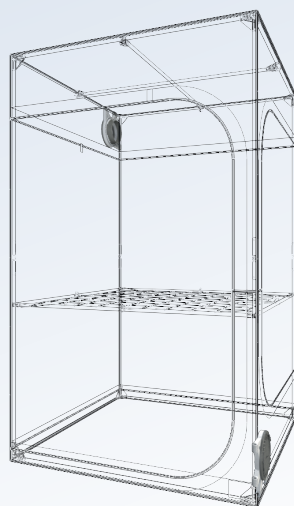

8x C16-Y

4x C16-H

4x C16-SB

14x T19-120

8x T19-100

4x T19-Link

8x C19-Y

4x C19-H

4x C19-SB

8x T19-100

22x T19-75

12x T19-Link

8x C19-Y

4x C19-H

4x C19-SB

REF	DESIGNATION	DESIGNATION	DS60	DS90	DS120	DS120W	DS150W
T16-40	Pole Ø16 mm 360 mm	Pole Ø0,63" 14"					
T16-60	Pole Ø16 mm 560 mm	Pole Ø0,63" 22"	18			6	
T16-80	Pole Ø16 mm 760 mm	Pole Ø0,63" 30"					
T16-90	Pole Ø16 mm 860 mm	Pole Ø0,63" 34"		22		8	
T16-100	Pole Ø16 mm 960 mm	Pole Ø0,63" 38"	4			8	
T16-120	Pole Ø16 mm 1160 mm	Pole Ø0,63" 46"				8	
T16-Link	Link Ø16 mm	Link Ø0,63"	4	4		4	
C16-Y	Corner Ø16 mm 3 axes Y shape	Corner Ø0,63" 3 axes Y shape	8			8	
C16-K	Corner Ø16 mm 4 axes K shape	Corner Ø0,63" 4 axes K shape		8			
C16-T	Corner Ø16 mm 3 axes T shape	Corner Ø0,63" 3 axes T shape					
C16-XI	Corner Ø16 mm 5 axes XI shape	Corner Ø0,63" 5 axes XI shape	4	4		4	
C16-H	Handling Corner Ø16 mm	Handling Corner Ø0,63"				4	
C16-SB	Space Booster Ø16 mm	Space Booster Ø0,63"	4	4		4	
C16-RF	Rubber Feet Ø16 mm	Rubber Feet Ø0,63"					
T19-75	Pole Ø19 mm 726 mm	Pole Ø0,75" 28,6"					22
T19-100	Pole Ø19 mm 975 mm	Pole Ø0,75" 38,4"				8	8
T19-120	Pole Ø19 mm 1153 mm	Pole Ø0,75" 45,4"				14	
T19-Link	Link Ø19 mm	Link Ø0,75"				4	12
C19-Y	Corner Ø19 mm 3 axes Y shape	Corner Ø0,75" 3 axes Y shape				8	8
C19-K	Corner Ø19 mm 4 axes K shape	Corner Ø0,75" 4 axes K shape					
C19-XI	Corner Ø19 mm 5 axes XI shape	Corner Ø0,75" 5 axes XI shape				4	4
C19-H	Handling Corner Ø19 mm	Handling Corner Ø0,75"				4	
C19-SB	Space Booster Ø19 mm	Space Booster Ø0,75"				4	4
C19-RF	Rubber Feet Ø19 mm	Rubber Feet Ø0,75"					
GRID6040	Grid 60 x 40 cm	Grid 24" x 16"					