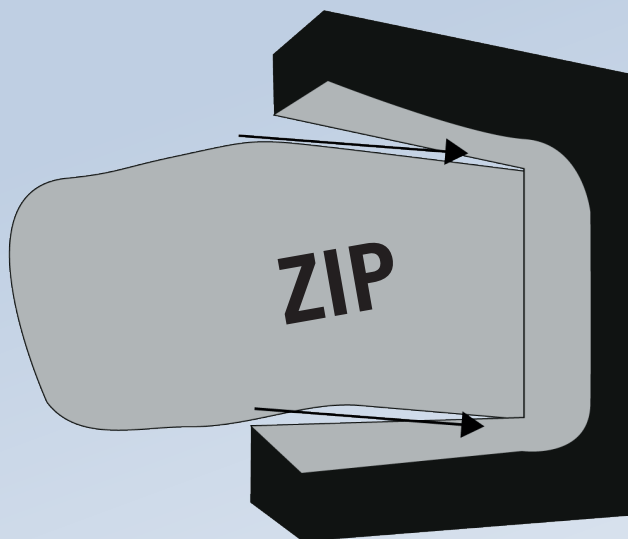

4x C19-SB

8x T19-100

22x T19-75

12x T19-Link

8x C19-Y

4x C19-H

4x C19-SB

REF	DESIGNATION	DESIGNATION	DS60	DS90	DS120	DS120W	DS150W
T16-40	Pole Ø16 mm 360 mm	Pole Ø0,63" 14"					
T16-60	Pole Ø16 mm 560 mm	Pole Ø0,63" 22"	18			6	
T16-80	Pole Ø16 mm 760 mm	Pole Ø0,63" 30"					
T16-90	Pole Ø16 mm 860 mm	Pole Ø0,63" 34"		22		8	
T16-100	Pole Ø16 mm 960 mm	Pole Ø0,63" 38"	4			8	
T16-120	Pole Ø16 mm 1160 mm	Pole Ø0,63" 46"				8	
T16-Link	Link Ø16 mm	Link Ø0,63"	4	4		4	
C16-Y	Corner Ø16 mm 3 axes Y shape	Corner Ø0,63" 3 axes Y shape	8			8	
C16-K	Corner Ø16 mm 4 axes K shape	Corner Ø0,63" 4 axes K shape		8			
C16-T	Corner Ø16 mm 3 axes T shape	Corner Ø0,63" 3 axes T shape					
C16-XI	Corner Ø16 mm 5 axes XI shape	Corner Ø0,63" 5 axes XI shape	4	4		4	
C16-H	Handling Corner Ø16 mm	Handling Corner Ø0,63"				4	
C16-SB	Space Booster Ø16 mm	Space Booster Ø0,63"	4	4		4	
C16-RF	Rubber Feet Ø16 mm	Rubber Feet Ø0,63"					
T19-75	Pole Ø19 mm 726 mm	Pole Ø0,75" 28,6"					22
T19-100	Pole Ø19 mm 975 mm	Pole Ø0,75" 38,4"				8	8
T19-120	Pole Ø19 mm 1153 mm	Pole Ø0,75" 45,4"				14	
T19-Link	Link Ø19 mm	Link Ø0,75"				4	12
C19-Y	Corner Ø19 mm 3 axes Y shape	Corner Ø0,75" 3 axes Y shape				8	8
C19-K	Corner Ø19 mm 4 axes K shape	Corner Ø0,75" 4 axes K shape					
C19-XI	Corner Ø19 mm 5 axes XI shape	Corner Ø0,75" 5 axes XI shape				4	4
C19-H	Handling Corner Ø19 mm	Handling Corner Ø0,75"				4	
C19-SB	Space Booster Ø19 mm	Space Booster Ø0,75"				4	4
C19-RF	Rubber Feet Ø19 mm	Rubber Feet Ø0,75"					
GRID6040	Grid 60 x 40 cm	Grid 24" x 16"					