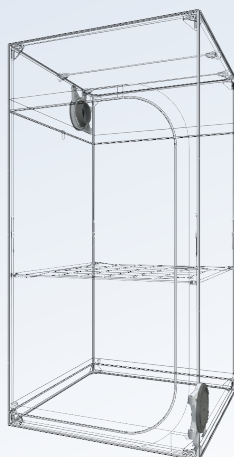

# LINKABLE

4x T16-100

18x T16-60

4x T16-Link

8x C16-Y

4x C16-H

4x C16-SB

22x T16-90

8x C16-Y

4x C16-H

4x T16-Link

4x C16-SB

8x T16-120

8x T16-90

6x T16-60

4x T16-Link

8x C16-Y

4x C16-H

4x C16-SB

14x T19-120

8x T19-100

4x T19-Link

8x C19-Y

4x C19-H

4x C19-SB

8x T19-100

22x T19-75

12x T19-Link

8x C19-Y

4x C19-H

4x C19-SB

REF	DESIGNATION	DESIGNATION	DS60	DS90	DS120	DS120W	DS150W
T16-40	Pole Ø16 mm 360 mm	Pole Ø0,63" 14"					
T16-60	Pole Ø16 mm 560 mm	Pole Ø0,63" 22"	18			6	
T16-80	Pole Ø16 mm 760 mm	Pole Ø0,63" 30"					
T16-90	Pole Ø16 mm 860 mm	Pole Ø0,63" 34"		22		8	
T16-100	Pole Ø16 mm 960 mm	Pole Ø0,63" 38"	4			8	
T16-120	Pole Ø16 mm 1160 mm	Pole Ø0,63" 46"				8	
T16-Link	Link Ø16 mm	Link Ø0,63"	4	4		4	
C16-Y	Corner Ø16 mm 3 axes Y shape	Corner Ø0,63" 3 axes Y shape	8			8	
C16-K	Corner Ø16 mm 4 axes K shape	Corner Ø0,63" 4 axes K shape		8			
C16-T	Corner Ø16 mm 3 axes T shape	Corner Ø0,63" 3 axes T shape					
C16-XI	Corner Ø16 mm 5 axes XI shape	Corner Ø0,63" 5 axes XI shape	4	4		4	
C16-H	Handling Corner Ø16 mm	Handling Corner Ø0,63"				4	
C16-SB	Space Booster Ø16 mm	Space Booster Ø0,63"	4	4		4	
C16-RF	Rubber Feet Ø16 mm	Rubber Feet Ø0,63"					
T19-75	Pole Ø19 mm 726 mm	Pole Ø0,75" 28,6"					22
T19-100	Pole Ø19 mm 975 mm	Pole Ø0,75" 38,4"				8	8
T19-120	Pole Ø19 mm 1153 mm	Pole Ø0,75" 45,4"				14	
T19-Link	Link Ø19 mm	Link Ø0,75"				4	12
C19-Y	Corner Ø19 mm 3 axes Y shape	Corner Ø0,75" 3 axes Y shape				8	8
C19-K	Corner Ø19 mm 4 axes K shape	Corner Ø0,75" 4 axes K shape					
C19-XI	Corner Ø19 mm 5 axes XI shape	Corner Ø0,75" 5 axes XI shape				4	4
C19-H	Handling Corner Ø19 mm	Handling Corner Ø0,75"				4	
C19-SB	Space Booster Ø19 mm	Space Booster Ø0,75"				4	4
C19-RF	Rubber Feet Ø19 mm	Rubber Feet Ø0,75"					
GRID6040	Grid 60 x 40 cm	Grid 24" x 16"					