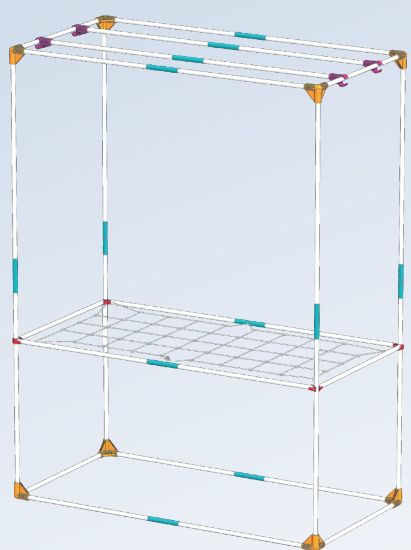

# LINKABLE

4x T16-100

18x T16-60

4x T16-Link

8x C16-Y

4x C16-H

4x C16-SB

22x T16-90

8x C16-Y

4x C16-H

4x C16-SB

14x T19-120

8x T19-100

4x T19-Link

8x C19-Y

4x C19-H

4x C19-SB

8x T19-100

22x T19-75

12x T19-Link

8x C19-Y

4x C19-H

4x C19-SB

REF	DESIGNATION	DESIGNATION	DS60	DS90	DS120	DS120W	DS150W
T16-40	Pole Ø16 mm 360 mm	Pole Ø0,63" 14"					
T16-60	Pole Ø16 mm 560 mm	Pole Ø0,63" 22"	18			6	
T16-80	Pole Ø16 mm 760 mm	Pole Ø0,63" 30"					
T16-90	Pole Ø16 mm 860 mm	Pole Ø0,63" 34"		22		8	
T16-100	Pole Ø16 mm 960 mm	Pole Ø0,63" 38"	4			8	
T16-120	Pole Ø16 mm 1160 mm	Pole Ø0,63" 46"				8	
T16-Link	Link Ø16 mm	Link Ø0,63"	4	4		4	
C16-Y	Corner Ø16 mm 3 axes Y shape	Corner Ø0,63" 3 axes Y shape	8			8	
C16-K	Corner Ø16 mm 4 axes K shape	Corner Ø0,63" 4 axes K shape		8			
C16-T	Corner Ø16 mm 3 axes T shape	Corner Ø0,63" 3 axes T shape					
C16-XI	Corner Ø16 mm 5 axes XI shape	Corner Ø0,63" 5 axes XI shape	4	4		4	
C16-H	Handling Corner Ø16 mm	Handling Corner Ø0,63"				4	
C16-SB	Space Booster Ø16 mm	Space Booster Ø0,63"	4	4		4	
C16-RF	Rubber Feet Ø16 mm	Rubber Feet Ø0,63"					
T19-75	Pole Ø19 mm 726 mm	Pole Ø0,75" 28,6"					22
T19-100	Pole Ø19 mm 975 mm	Pole Ø0,75" 38,4"				8	8
T19-120	Pole Ø19 mm 1153 mm	Pole Ø0,75" 45,4"				14	
T19-Link	Link Ø19 mm	Link Ø0,75"				4	12
C19-Y	Corner Ø19 mm 3 axes Y shape	Corner Ø0,75" 3 axes Y shape				8	8
C19-K	Corner Ø19 mm 4 axes K shape	Corner Ø0,75" 4 axes K shape					
C19-XI	Corner Ø19 mm 5 axes XI shape	Corner Ø0,75" 5 axes XI shape				4	4
C19-H	Handling Corner Ø19 mm	Handling Corner Ø0,75"				4	
C19-SB	Space Booster Ø19 mm	Space Booster Ø0,75"				4	4
C19-RF	Rubber Feet Ø19 mm	Rubber Feet Ø0,75"					
GRID6040	Grid 60 x 40 cm	Grid 24" x 16"					