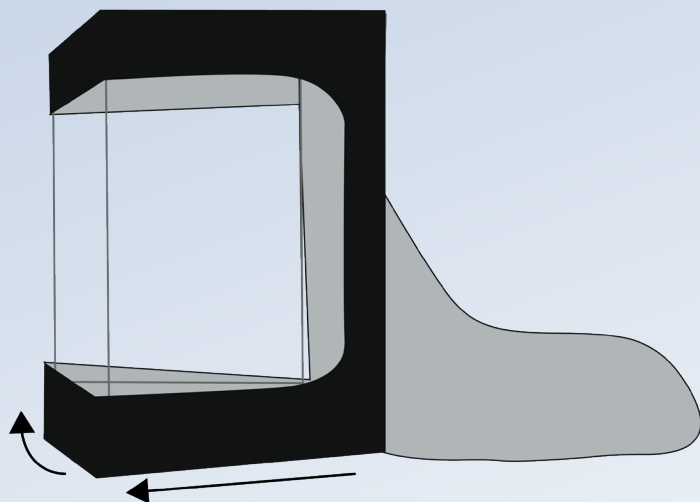

4x C19-SB

8x T19-100

22x T19-75

12x T19-Link

8x C19-Y

4x C19-H

4x C19-SB

REF	DESIGNATION	DESIGNATION	DS60	DS90	DS120	DS120W	DS150W
T16-40	Pole Ø16 mm 360 mm	Pole Ø0,63" 14"					
T16-60	Pole Ø16 mm 560 mm	Pole Ø0,63" 22"	18			6	
T16-80	Pole Ø16 mm 760 mm	Pole Ø0,63" 30"					
T16-90	Pole Ø16 mm 860 mm	Pole Ø0,63" 34"		22		8	
T16-100	Pole Ø16 mm 960 mm	Pole Ø0,63" 38"	4			8	
T16-120	Pole Ø16 mm 1160 mm	Pole Ø0,63" 46"				8	
T16-Link	Link Ø16 mm	Link Ø0,63"	4	4		4	
C16-Y	Corner Ø16 mm 3 axes Y shape	Corner Ø0,63" 3 axes Y shape	8			8	
C16-K	Corner Ø16 mm 4 axes K shape	Corner Ø0,63" 4 axes K shape		8			
C16-T	Corner Ø16 mm 3 axes T shape	Corner Ø0,63" 3 axes T shape					
C16-XI	Corner Ø16 mm 5 axes XI shape	Corner Ø0,63" 5 axes XI shape	4	4		4	
C16-H	Handling Corner Ø16 mm	Handling Corner Ø0,63"				4	
C16-SB	Space Booster Ø16 mm	Space Booster Ø0,63"	4	4		4	
C16-RF	Rubber Feet Ø16 mm	Rubber Feet Ø0,63"					
T19-75	Pole Ø19 mm 726 mm	Pole Ø0,75" 28,6"					22
T19-100	Pole Ø19 mm 975 mm	Pole Ø0,75" 38,4"				8	8
T19-120	Pole Ø19 mm 1153 mm	Pole Ø0,75" 45,4"				14	
T19-Link	Link Ø19 mm	Link Ø0,75"				4	12
C19-Y	Corner Ø19 mm 3 axes Y shape	Corner Ø0,75" 3 axes Y shape				8	8
C19-K	Corner Ø19 mm 4 axes K shape	Corner Ø0,75" 4 axes K shape					
C19-XI	Corner Ø19 mm 5 axes XI shape	Corner Ø0,75" 5 axes XI shape				4	4
C19-H	Handling Corner Ø19 mm	Handling Corner Ø0,75"				4	
C19-SB	Space Booster Ø19 mm	Space Booster Ø0,75"				4	4
C19-RF	Rubber Feet Ø19 mm	Rubber Feet Ø0,75"					
GRID6040	Grid 60 x 40 cm	Grid 24" x 16"					