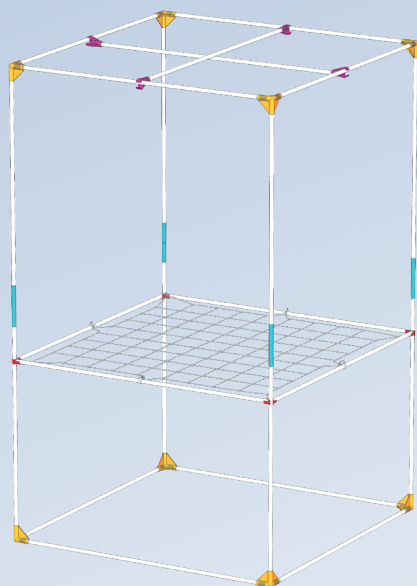

8x C16-Y

4x C16-H

4x C16-SB

14x T19-120

8x T19-100

4x T19-Link

8x C19-Y

4x C19-H

4x C19-SB

8x T19-100

22x T19-75

12x T19-Link

8x C19-Y

4x C19-H

4x C19-SB

REF	DESIGNATION	DESIGNATION	DS60	DS90	DS120	DS120W	DS150W
T16-40	Pole Ø16 mm 360 mm	Pole Ø0,63" 14"					
T16-60	Pole Ø16 mm 560 mm	Pole Ø0,63" 22"	18			6	
T16-80	Pole Ø16 mm 760 mm	Pole Ø0,63" 30"					
T16-90	Pole Ø16 mm 860 mm	Pole Ø0,63" 34"		22		8	
T16-100	Pole Ø16 mm 960 mm	Pole Ø0,63" 38"	4			8	
T16-120	Pole Ø16 mm 1160 mm	Pole Ø0,63" 46"				8	
T16-Link	Link Ø16 mm	Link Ø0,63"	4	4		4	
C16-Y	Corner Ø16 mm 3 axes Y shape	Corner Ø0,63" 3 axes Y shape	8			8	
C16-K	Corner Ø16 mm 4 axes K shape	Corner Ø0,63" 4 axes K shape		8			
C16-T	Corner Ø16 mm 3 axes T shape	Corner Ø0,63" 3 axes T shape					
C16-XI	Corner Ø16 mm 5 axes XI shape	Corner Ø0,63" 5 axes XI shape	4	4		4	
C16-H	Handling Corner Ø16 mm	Handling Corner Ø0,63"				4	
C16-SB	Space Booster Ø16 mm	Space Booster Ø0,63"	4	4		4	
C16-RF	Rubber Feet Ø16 mm	Rubber Feet Ø0,63"					
T19-75	Pole Ø19 mm 726 mm	Pole Ø0,75" 28,6"					22
T19-100	Pole Ø19 mm 975 mm	Pole Ø0,75" 38,4"				8	8
T19-120	Pole Ø19 mm 1153 mm	Pole Ø0,75" 45,4"				14	
T19-Link	Link Ø19 mm	Link Ø0,75"				4	12
C19-Y	Corner Ø19 mm 3 axes Y shape	Corner Ø0,75" 3 axes Y shape				8	8
C19-K	Corner Ø19 mm 4 axes K shape	Corner Ø0,75" 4 axes K shape					
C19-XI	Corner Ø19 mm 5 axes XI shape	Corner Ø0,75" 5 axes XI shape				4	4
C19-H	Handling Corner Ø19 mm	Handling Corner Ø0,75"				4	
C19-SB	Space Booster Ø19 mm	Space Booster Ø0,75"				4	4
C19-RF	Rubber Feet Ø19 mm	Rubber Feet Ø0,75"					
GRID6040	Grid 60 x 40 cm	Grid 24" x 16"					