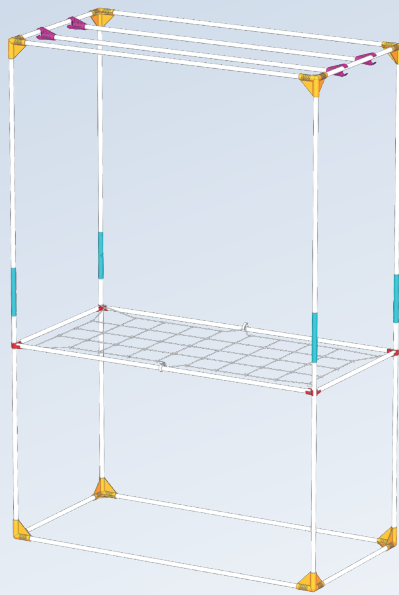

# LINKABLE

4x T16-100

18x T16-60

4x T16-Link

8x C16-Y

4x C16-H

4x C16-SB

22x T16-90

8x C16-Y

4x C16-H

4x T16-Link

4x C16-SB

8x T16-120

8x T16-90

6x T16-60

4x T16-Link

8x C16-Y

4x C16-H

4x C16-SB

14x T19-120

8x T19-100

4x T19-Link

8x C19-Y

4x C19-H

4x C19-SB

8x T19-100

22x T19-75

12x T19-Link

8x C19-Y

4x C19-H

4x C19-SB

REF	DESIGNATION	DESIGNATION	DS60	DS90	DS120	DS120W	DS150W
T16-40	Pole Ø16 mm 360 mm	Pole Ø0,63" 14"					
T16-60	Pole Ø16 mm 560 mm	Pole Ø0,63" 22"	18			6	
T16-80	Pole Ø16 mm 760 mm	Pole Ø0,63" 30"					
T16-90	Pole Ø16 mm 860 mm	Pole Ø0,63" 34"		22		8	
T16-100	Pole Ø16 mm 960 mm	Pole Ø0,63" 38"	4			8	
T16-120	Pole Ø16 mm 1160 mm	Pole Ø0,63" 46"				8	
T16-Link	Link Ø16 mm	Link Ø0,63"	4	4		4	
C16-Y	Corner Ø16 mm 3 axes Y shape	Corner Ø0,63" 3 axes Y shape	8			8	
C16-K	Corner Ø16 mm 4 axes K shape	Corner Ø0,63" 4 axes K shape		8			
C16-T	Corner Ø16 mm 3 axes T shape	Corner Ø0,63" 3 axes T shape					
C16-XI	Corner Ø16 mm 5 axes XI shape	Corner Ø0,63" 5 axes XI shape	4	4		4	
C16-H	Handling Corner Ø16 mm	Handling Corner Ø0,63"				4	
C16-SB	Space Booster Ø16 mm	Space Booster Ø0,63"	4	4		4	
C16-RF	Rubber Feet Ø16 mm	Rubber Feet Ø0,63"					
T19-75	Pole Ø19 mm 726 mm	Pole Ø0,75" 28,6"					22
T19-100	Pole Ø19 mm 975 mm	Pole Ø0,75" 38,4"				8	8
T19-120	Pole Ø19 mm 1153 mm	Pole Ø0,75" 45,4"				14	
T19-Link	Link Ø19 mm	Link Ø0,75"				4	12
C19-Y	Corner Ø19 mm 3 axes Y shape	Corner Ø0,75" 3 axes Y shape				8	8
C19-K	Corner Ø19 mm 4 axes K shape	Corner Ø0,75" 4 axes K shape					
C19-XI	Corner Ø19 mm 5 axes XI shape	Corner Ø0,75" 5 axes XI shape				4	4
C19-H	Handling Corner Ø19 mm	Handling Corner Ø0,75"				4	
C19-SB	Space Booster Ø19 mm	Space Booster Ø0,75"				4	4
C19-RF	Rubber Feet Ø19 mm	Rubber Feet Ø0,75"					
GRID6040	Grid 60 x 40 cm	Grid 24" x 16"					