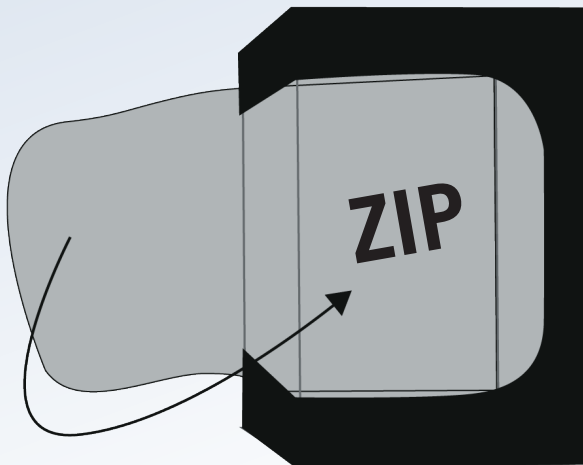

4x C19-SB

8x T19-100

22x T19-75

12x T19-Link

8x C19-Y

4x C19-H

4x C19-SB

REF	DESIGNATION	DESIGNATION	DS60	DS90	DS120	DS120W	DS150W
T16-40	Pole Ø16 mm 360 mm	Pole Ø0,63" 14"					
T16-60	Pole Ø16 mm 560 mm	Pole Ø0,63" 22"	18			6	
T16-80	Pole Ø16 mm 760 mm	Pole Ø0,63" 30"					
T16-90	Pole Ø16 mm 860 mm	Pole Ø0,63" 34"		22		8	
T16-100	Pole Ø16 mm 960 mm	Pole Ø0,63" 38"	4			8	
T16-120	Pole Ø16 mm 1160 mm	Pole Ø0,63" 46"				8	
T16-Link	Link Ø16 mm	Link Ø0,63"	4	4		4	
C16-Y	Corner Ø16 mm 3 axes Y shape	Corner Ø0,63" 3 axes Y shape	8			8	
C16-K	Corner Ø16 mm 4 axes K shape	Corner Ø0,63" 4 axes K shape		8			
C16-T	Corner Ø16 mm 3 axes T shape	Corner Ø0,63" 3 axes T shape					
C16-XI	Corner Ø16 mm 5 axes XI shape	Corner Ø0,63" 5 axes XI shape	4	4		4	
C16-H	Handling Corner Ø16 mm	Handling Corner Ø0,63"				4	
C16-SB	Space Booster Ø16 mm	Space Booster Ø0,63"	4	4		4	
C16-RF	Rubber Feet Ø16 mm	Rubber Feet Ø0,63"					
T19-75	Pole Ø19 mm 726 mm	Pole Ø0,75" 28,6"					22
T19-100	Pole Ø19 mm 975 mm	Pole Ø0,75" 38,4"				8	8
T19-120	Pole Ø19 mm 1153 mm	Pole Ø0,75" 45,4"				14	
T19-Link	Link Ø19 mm	Link Ø0,75"				4	12
C19-Y	Corner Ø19 mm 3 axes Y shape	Corner Ø0,75" 3 axes Y shape				8	8
C19-K	Corner Ø19 mm 4 axes K shape	Corner Ø0,75" 4 axes K shape					
C19-XI	Corner Ø19 mm 5 axes XI shape	Corner Ø0,75" 5 axes XI shape				4	4
C19-H	Handling Corner Ø19 mm	Handling Corner Ø0,75"				4	
C19-SB	Space Booster Ø19 mm	Space Booster Ø0,75"				4	4
C19-RF	Rubber Feet Ø19 mm	Rubber Feet Ø0,75"					
GRID6040	Grid 60 x 40 cm	Grid 24" x 16"					