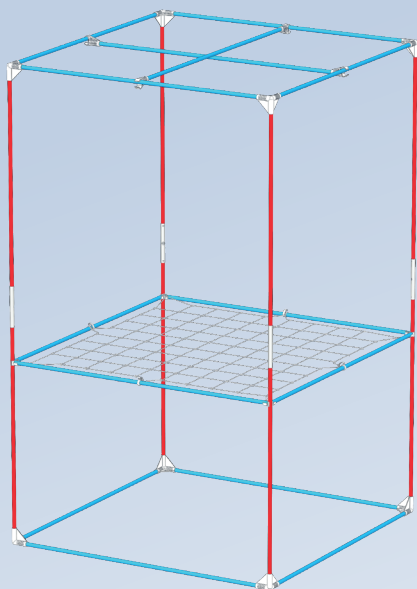

8x C16-Y

4x C16-H

4x C16-SB

14x T19-120

8x T19-100

4x T19-Link

8x C19-Y

4x C19-H

4x C19-SB

8x T19-100

22x T19-75

12x T19-Link

8x C19-Y

4x C19-H

4x C19-SB

REF	DESIGNATION	DESIGNATION	DS60	DS90	DS120	DS120W	DS150W
T16-40	Pole Ø16 mm 360 mm	Pole Ø0,63" 14"					
T16-60	Pole Ø16 mm 560 mm	Pole Ø0,63" 22"	18			6	
T16-80	Pole Ø16 mm 760 mm	Pole Ø0,63" 30"					
T16-90	Pole Ø16 mm 860 mm	Pole Ø0,63" 34"		22		8	
T16-100	Pole Ø16 mm 960 mm	Pole Ø0,63" 38"	4			8	
T16-120	Pole Ø16 mm 1160 mm	Pole Ø0,63" 46"				8	
T16-Link	Link Ø16 mm	Link Ø0,63"	4	4		4	
C16-Y	Corner Ø16 mm 3 axes Y shape	Corner Ø0,63" 3 axes Y shape	8			8	
C16-K	Corner Ø16 mm 4 axes K shape	Corner Ø0,63" 4 axes K shape		8			
C16-T	Corner Ø16 mm 3 axes T shape	Corner Ø0,63" 3 axes T shape					
C16-XI	Corner Ø16 mm 5 axes XI shape	Corner Ø0,63" 5 axes XI shape	4	4		4	
C16-H	Handling Corner Ø16 mm	Handling Corner Ø0,63"				4	
C16-SB	Space Booster Ø16 mm	Space Booster Ø0,63"	4	4		4	
C16-RF	Rubber Feet Ø16 mm	Rubber Feet Ø0,63"					
T19-75	Pole Ø19 mm 726 mm	Pole Ø0,75" 28,6"					22
T19-100	Pole Ø19 mm 975 mm	Pole Ø0,75" 38,4"				8	8
T19-120	Pole Ø19 mm 1153 mm	Pole Ø0,75" 45,4"				14	
T19-Link	Link Ø19 mm	Link Ø0,75"				4	12
C19-Y	Corner Ø19 mm 3 axes Y shape	Corner Ø0,75" 3 axes Y shape				8	8
C19-K	Corner Ø19 mm 4 axes K shape	Corner Ø0,75" 4 axes K shape					
C19-XI	Corner Ø19 mm 5 axes XI shape	Corner Ø0,75" 5 axes XI shape				4	4
C19-H	Handling Corner Ø19 mm	Handling Corner Ø0,75"				4	
C19-SB	Space Booster Ø19 mm	Space Booster Ø0,75"				4	4
C19-RF	Rubber Feet Ø19 mm	Rubber Feet Ø0,75"					
GRID6040	Grid 60 x 40 cm	Grid 24" x 16"					