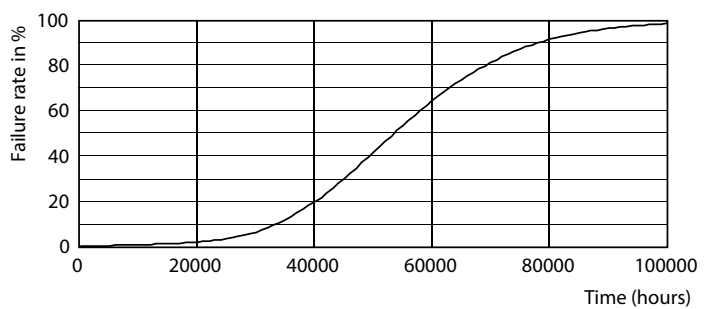

Spectral Power Distribution Colour - CorePro LEDtube 1200mm 15.5W 865 T8

General uniform lighting - CorePro LEDtube 1200mm 15.5W 865 T8

Levensduur

Lumen Maintenance Diagram - CorePro LEDtube 1200mm 15.5W 865 T8