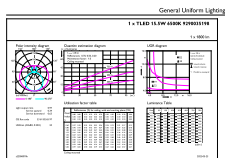

General uniform lighting - CorePro LEDtube 1200mm 15.5W 865 T8