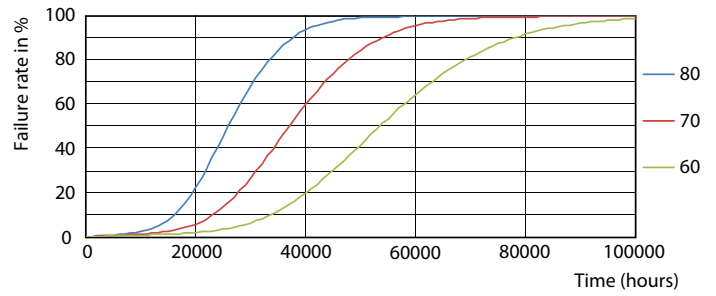

CorePro LEDtube EM/Mains T8

Levensduur

LifetimeVsTc