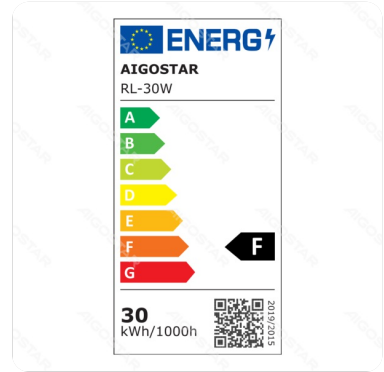

DOB LED slim street light 30W

Barcode: 8433325317881

Feature

Technology	LED
------------	-----

Specification

Dimension	L364*W125*H77 mm
Wire length	300mm
Wire	3x1.0mm ²

Technical parameters

Voltage	220-240V ~
Luminous flux	2550lm
EEL	F
Current	130mA
CRI	Ra≥80
Beam angle	110°
Power	30W
Frequency	50/60Hz
Color temperature	6500K
IK Protection	IK08
DF	≥0.9

Application environment

Environment	Outdoor
Working Temperature	-10°C ~ 50°C

IP level	IP65
----------	------

Life span

Life span	30000h
Switching frequency	≥100000times

Material

Main Materials	Aluminum & PC
----------------	---------------

Certification

Certification	 
---------------	---

Package

Package	pc/color box
Outer Package	pcs/ctn
Unit package qty	1
Outer package qty	20

Internal parameter

Power consumption per 1,000 hours	30kwh/1000h
-----------------------------------	-------------