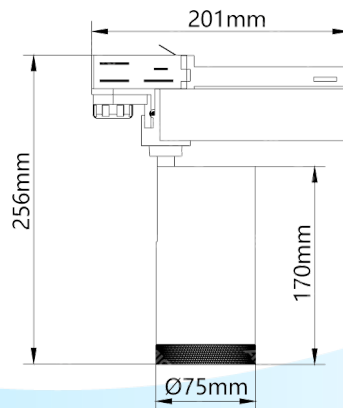

Life span

Life span	25000h
Switching frequency	≥15000times

Material

Main Materials	PC&Aluminum

Certification

Certification	

Package

Package	pc/color box
Outer Package	pcs/ctn
Unit package qty	1
Outer package qty	8

Internal parameter

Power consumption per 1,000 hours	30kwh/1000h

Dimensional diagram

Certification Download

Instruction
manual

Download

EEI

Download