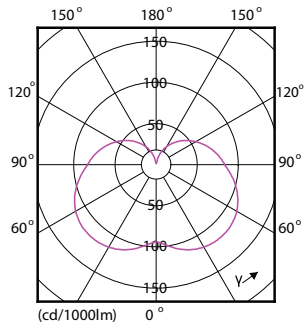

CorePro LED Specialties

Fotometrische gegevens

Light Distribution Diagram - CorePro LED Stick ND 9.5-75W T38 E27 840