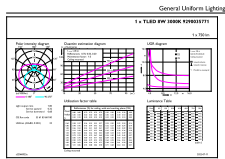

General uniform lighting - CorePro LEDtube 600mm 8W 830 T8