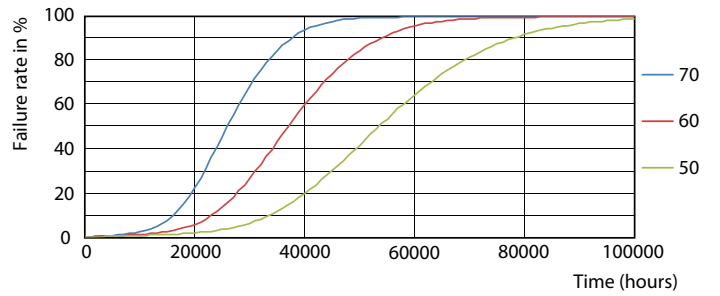

Light Distribution Diagram - CorePro LEDtube 600mm 8W 830 T8

General uniform lighting - CorePro LEDtube 600mm 8W 830 T8

Levensduur

Life Expectancy Diagram

FailureRate

CorePro LEDtube EM/Mains T8

Levensduur

LifetimeVsTc