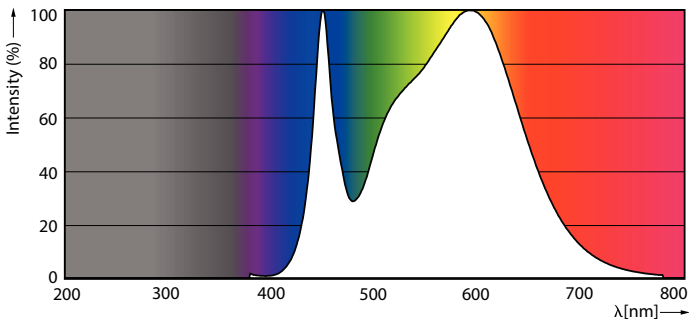

General uniform lighting - CorePro LEDtube 1200mm 15.5W 840 T8

Spectral Power Distribution Colour - CorePro LEDtube 1200mm 15.5W 840 T8