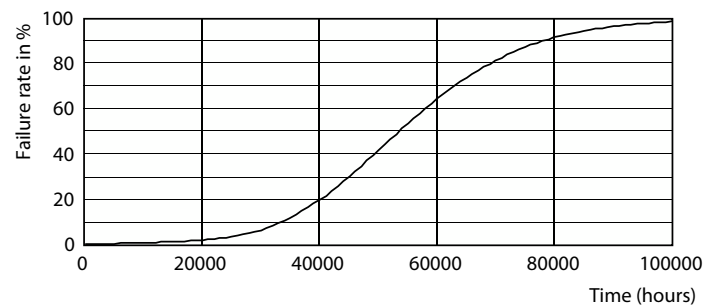

Light Distribution Diagram - CorePro LEDtube 1200mm 15.5W 840 T8

Spectral Power Distribution Colour - CorePro LEDtube 1200mm 15.5W 840 T8

Levensduur

Lumen Maintenance Diagram - CorePro LEDtube 1200mm 15.5W 840 T8