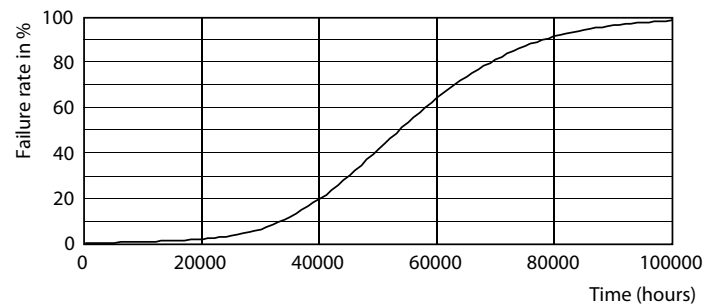

Light Distribution Diagram - CorePro LEDtube 1200mm 15.5W 830 T8

General uniform lighting - CorePro LEDtube 1200mm 15.5W 830 T8

Levensduur

Lumen Maintenance Diagram - CorePro LEDtube 1200mm 15.5W 830 T8

Life Expectancy Diagram