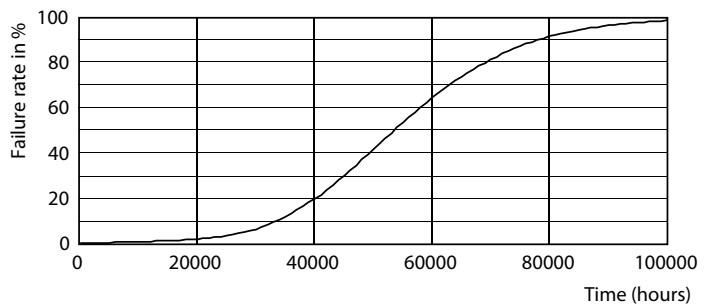

Spectral Power Distribution Colour - CorePro LEDtube 1500mm 20W 830 T8

General uniform lighting - CorePro LEDtube 1500mm 20W 830 T8

Levensduur

Lumen Maintenance Diagram - CorePro LEDtube 1500mm 20W 830 T8