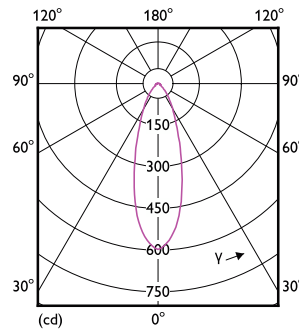

Light Distribution Diagram - CorePro LEDspot 4-50W GU10 830 36D DIM