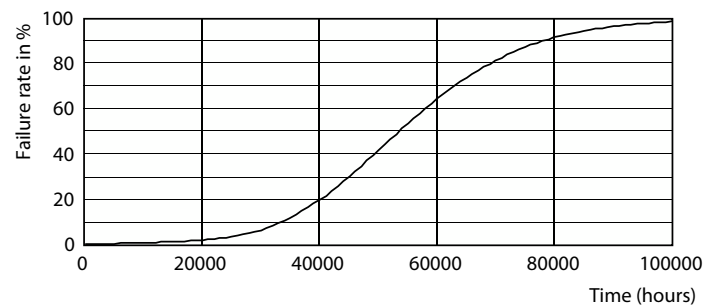

Light Distribution Diagram - CorePro LEDtube 1200mm HO 18W 865 T8

Spectral Power Distribution Colour - CorePro LEDtube 1200mm HO 18W 865 T8

Levensduur

Lumen Maintenance Diagram - CorePro LEDtube 1200mm HO 18W 865 T8