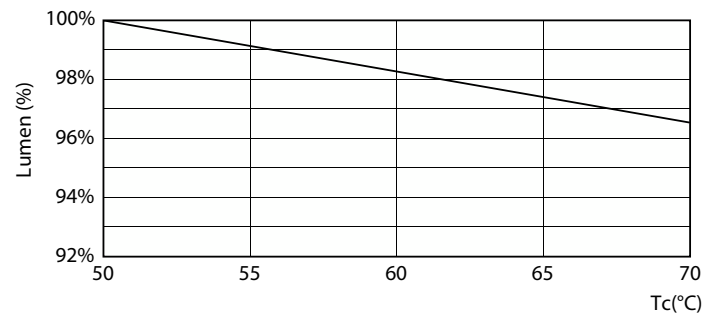

Light Distribution Diagram - CorePro LEDtube 1200mm UO 21.5W 840 T8

Spectral Power Distribution Colour - CorePro LEDtube 1200mm UO 21.5W 840 T8

Levensduur

FailureRate

Lumen Maintenance Diagram - CorePro LEDtube 1200mm UO 21.5W 840 T8