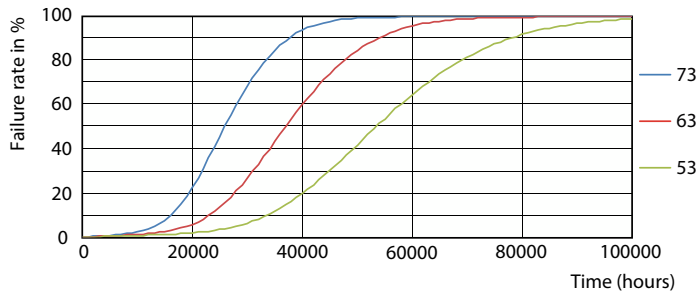

FailureRate