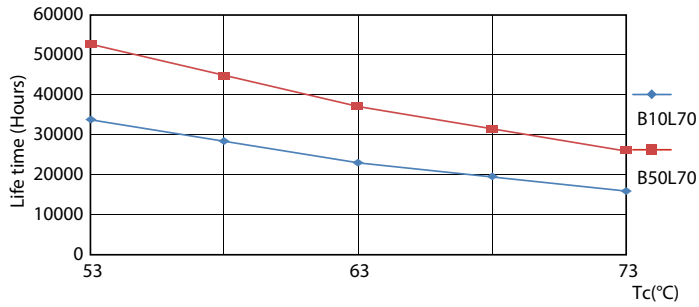

CorePro LEDtube EM/Mains T8

Levensduur

LifetimeVsTc