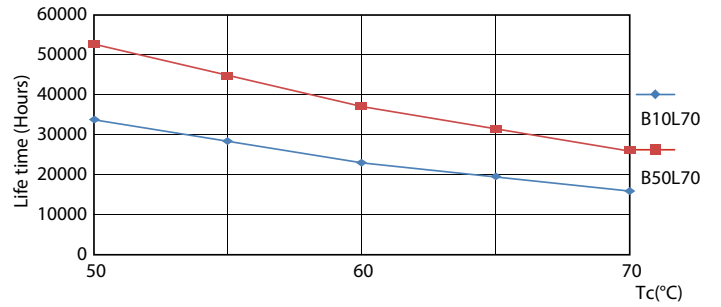

LifetimeVsTc

CorePro LEDtube EM/Mains T8

Levensduur