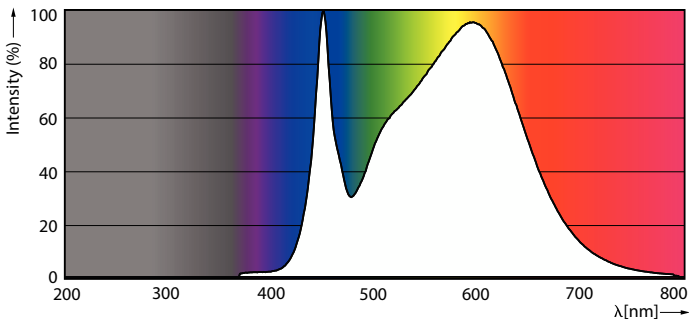

General uniform lighting - CorePro LEDtube 1200mm UO 21.5W 840 T8

Spectral Power Distribution Colour - CorePro LEDtube 1200mm UO 21.5W 840 T8