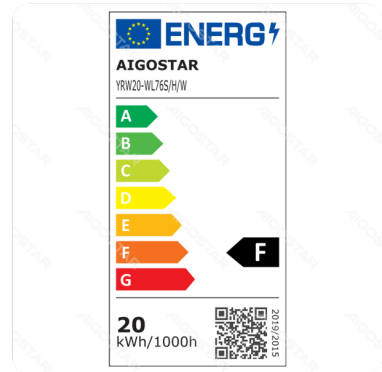

# LED Portable Floodlight 20W

Barcode: 8433325283643

## Technical parameters

Voltage	200-240V~
Luminous flux	1850lm
EEL	F
Current	99mA
CRI	Ra≥75
Beam angle	110
Hg%	Zero
Power	20W
Incandescent Lamp Power	20W
Frequency	50/60Hz
Color temperature	6500K
DF	> 0.9