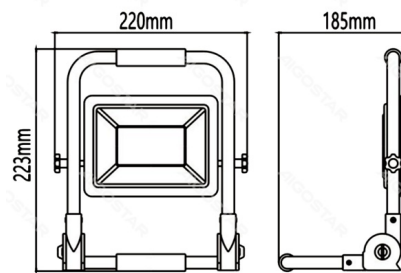

## Specification

Dimension	L220*W223*H185 mm
Wire length	1.8m

## Dimensional diagram