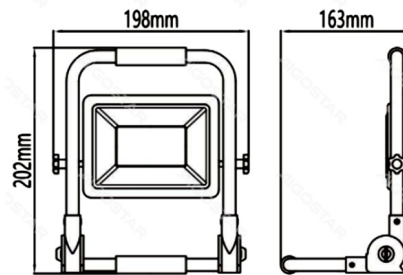

## Specification

Dimension	L198*W202*H163 mm
Wire length	1.8m

## Material

Main Materials	Aluminum
----------------	----------

## Dimensional diagram