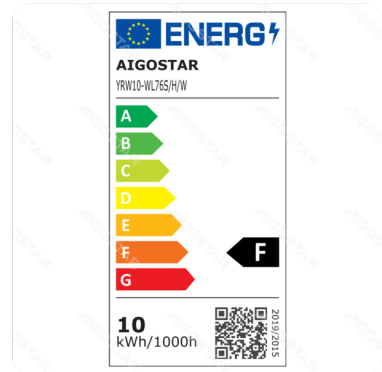

# LED Portable Floodlight 10W

Barcode: 8433325283636

## Technical parameters

Voltage	200-240V~
Luminous flux	920lm
EEL	F
Current	50mA
CRI	Ra≥75
Beam angle	110
Hg%	Zero
Power	10W
Incandescent Lamp Power	10W
Frequency	50/60Hz
Color temperature	6500K
DF	> 0.9