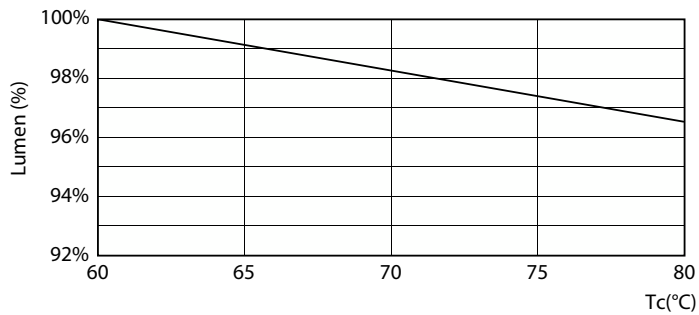

Lumen Maintenance Diagram - CorePro LEDtube 1500mm UO 24.9W 3CCT T8