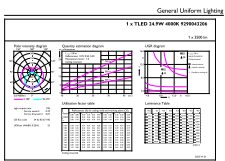

Fotometrische gegevens

General uniform lighting - CorePro LEDtube 1500mm UO 24.9W 3CCT T8

Spectral Power Distribution Colour - CorePro LEDtube 1500mm UO 24.9W 3CCT T8