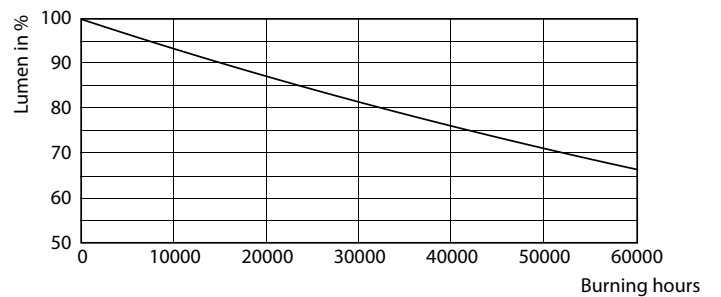

CorePro LED-buis EM/Mains T8

Levensduur

Life Expectancy Diagram

FailureRate

Lumen Maintenance Diagram - CorePro LEDtube 1500mm UO 24.9W 3CCT T8

LifetimeVsTc

Lumen Maintenance Diagram - CorePro LEDtube 1500mm UO 24.9W 3CCT T8