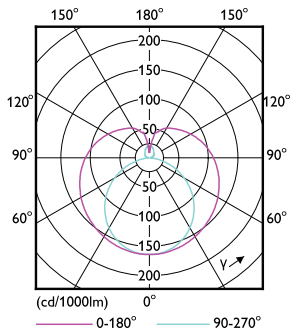

Light Distribution Diagram - CorePro LEDtube 1500mm UO 24.9W 3CCT T8