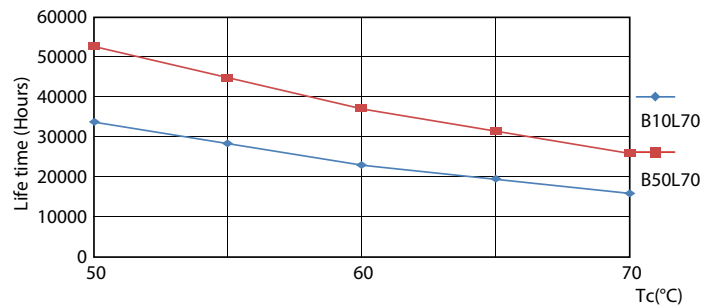

CorePro LED-buis EM/Mains T8

Levensduur

Life Expectancy Diagram

FailureRate

Lumen Maintenance Diagram - CorePro LEDtube 1500mm UO 24.9W 3CCT T8

LifetimeVsTc

Lumen Maintenance Diagram - CorePro LEDtube 1500mm UO 24.9W 3CCT T8