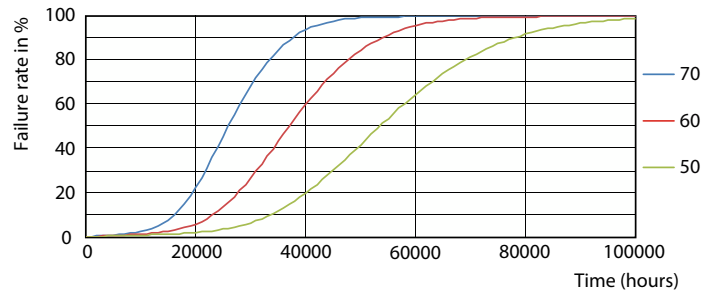

CorePro LED-buis EM/Mains T8

Levensduur

Life Expectancy Diagram