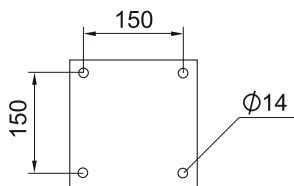

Sheet Booms Hose

300 021 142, 144, 149

Wave & Flex Booms

Product nr.	300 021 142
Length	1750mm
Material	Stainless Steel
Max Pressure	150BAR
Inlet Port	1/4" F
Outlet Port	1/4" M
Max Temperature	90°C
Model	Single

Product nr.	300 021 144
Length	1600/1750mm
Model	Double

Product nr.	300 021 149
Length	2000mm
Model	Single

Wall Mount	
Product nr.	300 021 147

Features

- Ceiling Boom ready for installation
- Integrated easy turning swivels
- Axle with ball bearing
- Stainless Steel
- Electro polished

Mounting plate

Dimensions	190x190mm
Thickness	8mm

Product nr.	Weight	L
300 021 142	14kg	1750mm
300 021 149	14kg	2000mm

Product nr.	Weight	L1	L2
300 021 144	21.5kg	1600mm	1750mm