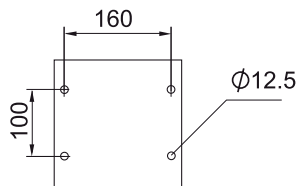

Sheet Booms Hose

300 021 142, 144, 149

Wave & Flex Booms

Product nr.	300 021 142
Length	1750mm
Material	Stainless Steel
Max Pressure	150BAR
Inlet Port	1/4" F
Outlet Port	1/4" M
Max Temperature	90°C
Model	Single

Product nr.	300 021 144
Length	1600/1750mm
Model	Double

Product nr.	300 021 149
Length	2000mm
Model	Single

Wall Mount	
Product nr.	300 021 147

Features

- Ceiling Boom ready for installation
- Integrated easy turning swivels
- Axle with ball bearing
- Stainless Steel
- Electro polished

Mounting plate

Dimensions	190x190mm
Thickness	8mm

Product nr.	Weight	L
300 021 142	14kg	1750mm
300 021 149	14kg	2000mm

Product nr.	Weight	L1	L2
300 021 144	21.5kg	1600mm	1750mm