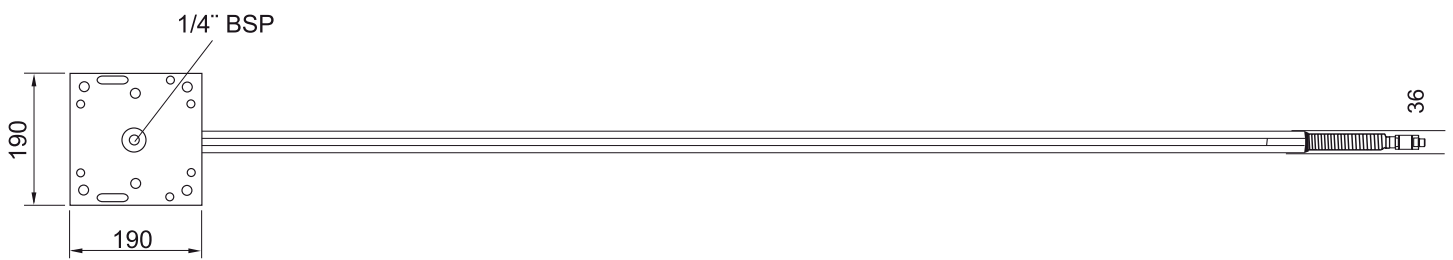

Sheet Booms Hose

300 021 142, 144, 149

Wave & Flex Booms

Product nr.	300 021 142
Length	1750mm
Material	Stainless Steel
Max Pressure	150BAR
Inlet Port	1/4" F
Outlet Port	1/4" M
Max Temperature	90°C
Model	Single

Product nr.	300 021 144
Length	1600/1750mm
Model	Double

Product nr.	300 021 149
Length	2000mm
Model	Single

Wall Mount	
Product nr.	300 021 147

Features

- Ceiling Boom ready for installation
- Integrated easy turning swivels
- Axle with ball bearing
- Stainless Steel
- Electro polished

Mounting plate

Dimensions	190x190mm
Thickness	8mm

Product nr.	Weight	L
300 021 142	14kg	1750mm
300 021 149	14kg	2000mm

Product nr.	Weight	L1	L2
300 021 144	21.5kg	1600mm	1750mm