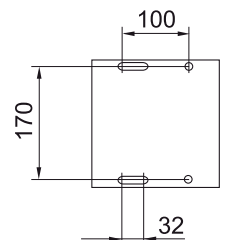

Sheet Booms Hose

300 021 142, 144, 149

Wave & Flex Booms

Product nr.	300 021 142
Length	1750mm
Material	Stainless Steel
Max Pressure	150BAR
Inlet Port	1/4" F
Outlet Port	1/4" M
Max Temperature	90°C
Model	Single

Product nr.	300 021 144
Length	1600/1750mm
Model	Double

Product nr.	300 021 149
Length	2000mm
Model	Single

Wall Mount	
Product nr.	300 021 147

Features

- Ceiling Boom ready for installation
- Integrated easy turning swivels
- Axle with ball bearing
- Stainless Steel
- Electro polished

Mounting plate

Dimensions	190x190mm
Thickness	8mm

Product nr.	Weight	L
300 021 142	14kg	1750mm
300 021 149	14kg	2000mm

Product nr.	Weight	L1	L2
300 021 144	21.5kg	1600mm	1750mm