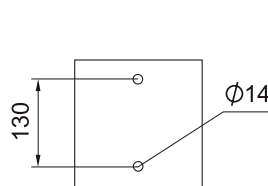

Sheet Booms Hose

300 021 142, 144, 149

Wave & Flex Booms

Product nr.	300 021 142
Length	1750mm
Material	Stainless Steel
Max Pressure	150BAR
Inlet Port	1/4" F
Outlet Port	1/4" M
Max Temperature	90°C
Model	Single

Product nr.	300 021 144
Length	1600/1750mm
Model	Double

Product nr.	300 021 149
Length	2000mm
Model	Single

Wall Mount	
Product nr.	300 021 147

Features

- Ceiling Boom ready for installation
- Integrated easy turning swivels
- Axle with ball bearing
- Stainless Steel
- Electro polished

Mounting plate

Dimensions	190x190mm
Thickness	8mm

Product nr.	Weight	L
300 021 142	14kg	1750mm
300 021 149	14kg	2000mm

Product nr.	Weight	L1	L2
300 021 144	21.5kg	1600mm	1750mm