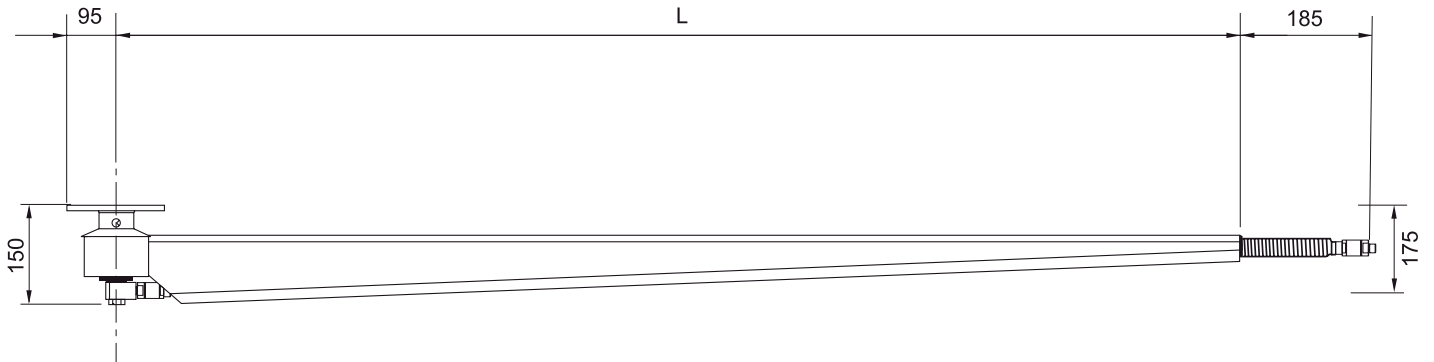

Sheet Booms Hose

300 021 142, 144, 149

Wave & Flex Booms

Product nr.	300 021 142
Length	1750mm
Material	Stainless Steel
Max Pressure	150BAR
Inlet Port	1/4" F
Outlet Port	1/4" M
Max Temperature	90°C
Model	Single

Product nr.	300 021 144
Length	1600/1750mm
Model	Double

Product nr.	300 021 149
Length	2000mm
Model	Single

Wall Mount	
Product nr.	300 021 147

Features

- Ceiling Boom ready for installation
- Integrated easy turning swivels
- Axle with ball bearing
- Stainless Steel
- Electro polished

Mounting plate

Dimensions	190x190mm
Thickness	8mm

Product nr.	Weight	L
300 021 142	14kg	1750mm
300 021 149	14kg	2000mm

Product nr.	Weight	L1	L2
300 021 144	21.5kg	1600mm	1750mm