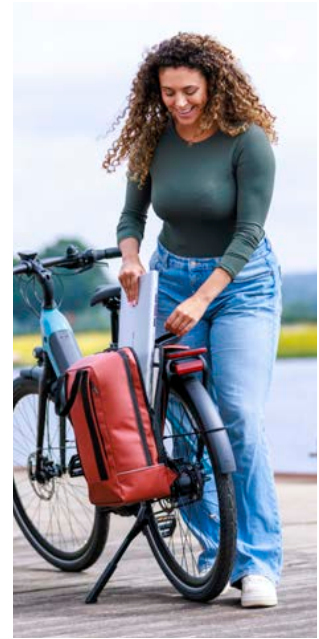

226 | Odense Backpack

Water-repellent 500D TPU
18 litre | 30 x 17 x 43 cm

226.501 Black

Enkele tas / Rugzak

Geschikt voor elektrische fietsen. Met haaksluiting. Extra binnenvak voor 15" laptop (35,5 x 28 cm). Handige verstelbare schouderbanden. Insteevak om schouderbanden weg te bergen. Afdekbare New Looxs haken voor bevestiging op bagagedrager. Veilige reflectie. Inclusief regenhoes.

Single pannier / Backpack

Will fit electric bikes. With hook closure. Additional inner compartment for a 15" laptop (35,5 x 28 cm). Handy adjustable shoulder straps. Pouch to tuck away shoulder straps. Hidden New Looxs hooks for mounting on the luggage carrier. Reflective details for more safety. Including raincover.

Einzeltasche / Rucksack

Auch für E-Bikes geeignet. Mit Hakenverschluss. Zusätzliches Innenfach für 15"-Laptop (35,5 x 28 cm). Praktische verstellbare Schultergurte. Einschubfach zum Verstauen der Schultergurte. Abdeckbare New-Looxs-Haken zur Befestigung am Gepäckträger. Reflektoren für mehr Sicherheit. Mit Regenschutzhaube.

Pannier / Sac à dos

Convient aux vélos électriques. Avec fermeture à crochets. Compartiment intérieur supplémentaire pour ordinateur portable de 15" (35,5 x 28 cm). Bandoulières réglables pratiques. Poche pour ranger les bandoulières. Crochets recouvrables New Looxs pour fixation sur porte-bagages. Éléments réfléchissants pour la sécurité. Housse de pluie.

228 | Shopper Kota

Water-repellent 500D TPU
24 litre | 35 x 18 x 36 cm

228.501 Black
228.507 Dark Blue
228.511 Green
228.542 Rust

Enkele tas / Boodschappentas