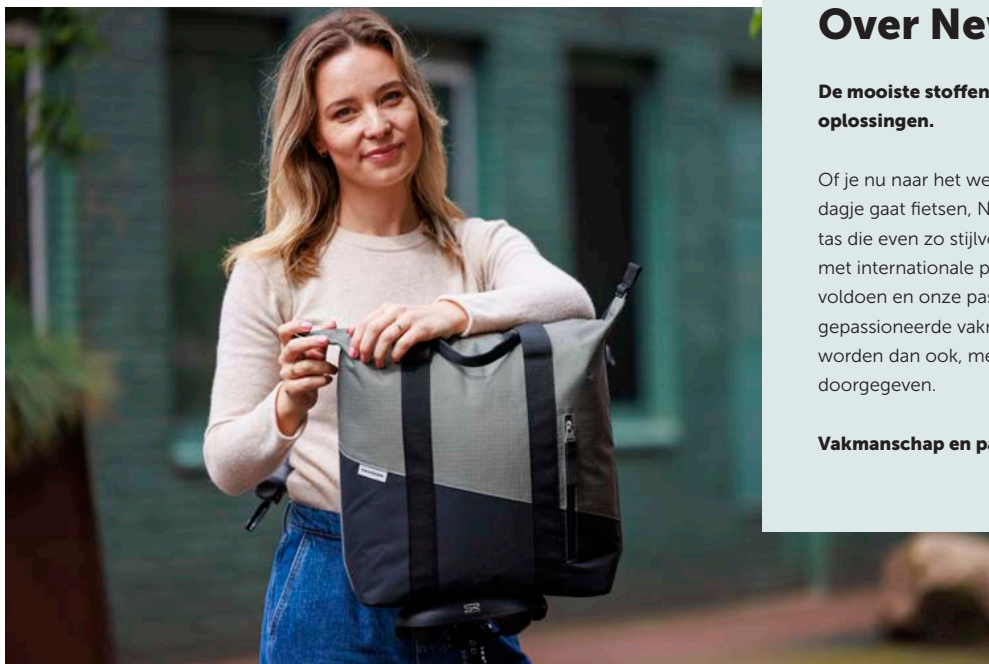

Over New Looxs

De mooiste stoffen, de beste ontwerpen en de slimste oplossingen.

Of je nu naar het werk gaat, boodschappen doet of een dagje gaat fietsen, New Looxs maakt voor iedere fietser een tas die even zo stijlvol als praktisch is. We werken samen met internationale partners die aan onze kwaliteitseisen voldoen en onze passie delen. Het oog voor detail en het gepassioneerde vakmanschap van oprichter Wim Burgers worden dan ook, met veel trots, van generatie op generatie doorgegeven.

Vakmanschap en passie sinds 1948

About New Looxs

The finest fabrics, the best designs and the smartest solutions.

Whether you go to work, do the shopping or go for a day of cycling, New Looxs makes a bag for every cyclist that is as stylish as it is practical. We collaborate with international partners who meet our quality requirements and share our passion. The attention to detail and the passionate craftsmanship of founder Wim Burgers are passed on from generation to generation with great pride.

Craftsmanship and passion since 1948