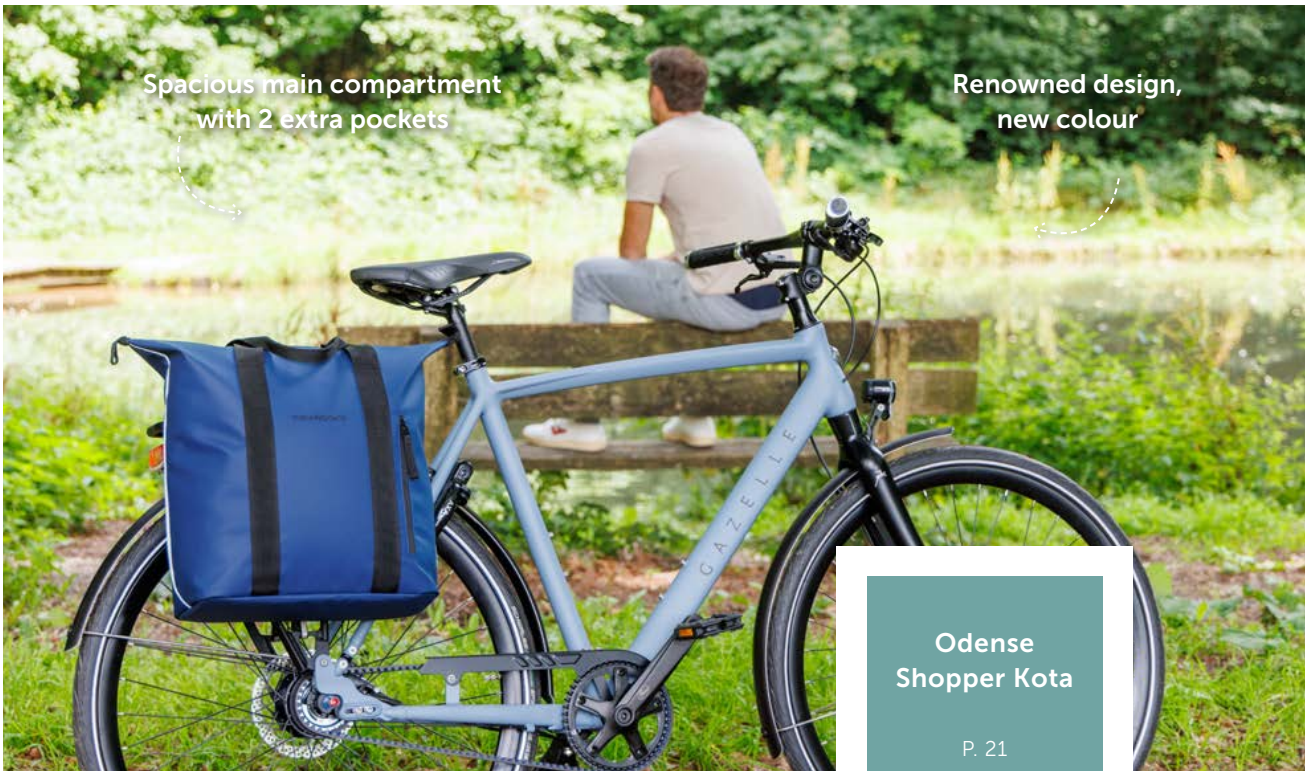

**Odense
Shopper Kota**

P. 21