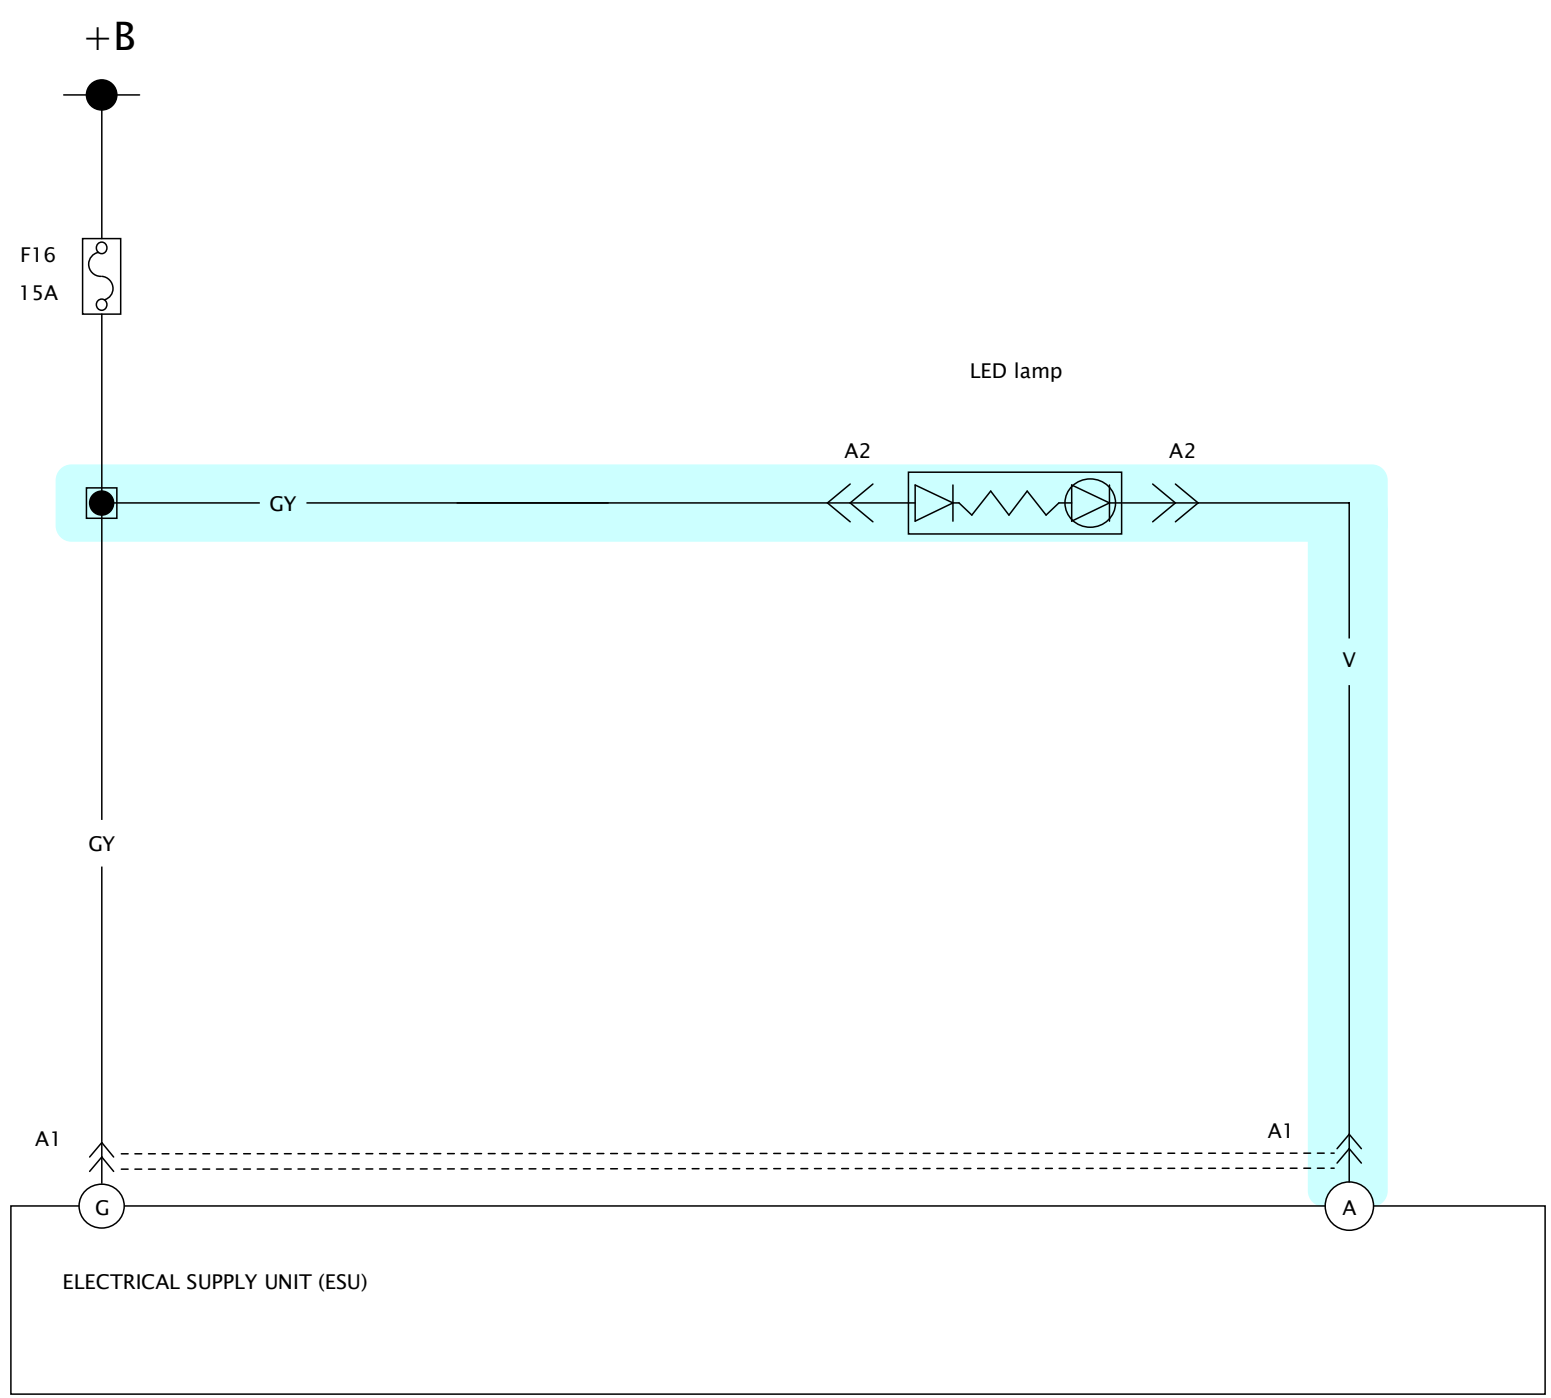

CONNECTION DIAGRAM

Ambient Lighting (Console) for MAZDA MX-30 DR

- Kit accessory
- Electro tap

A1 ESU connector (0940-103A)

A2 LED connector

* Figure shows connectors viewed from harness side
 * Wire colours in connector figure are harness colours for wiring kit.