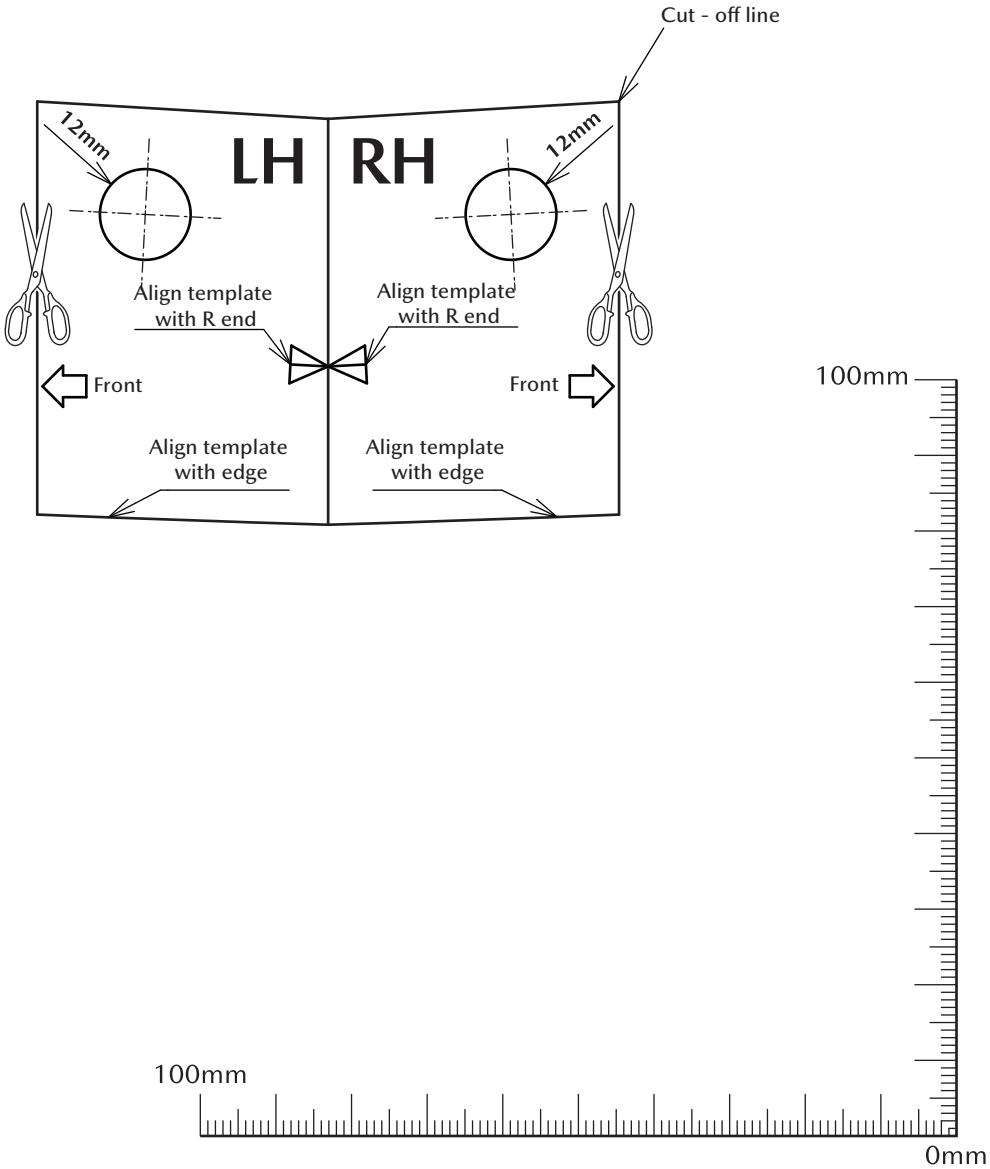

MAZDA MX-30

AMBIENT LIGHTING (DOOR) WIRING HARNESS

Part No: DN4J-V7-150

CAUTION: Check above scale to ensure it is 1:1
Adjust on photo copier it is not scale