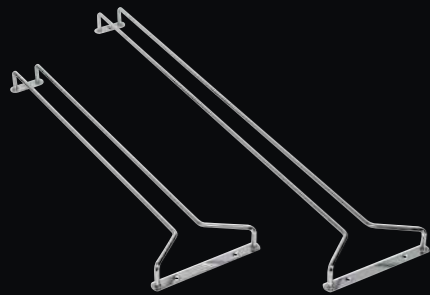

Glazenrek chroom
525039 • 30 x 11 cm
set 2 • BE 1 set