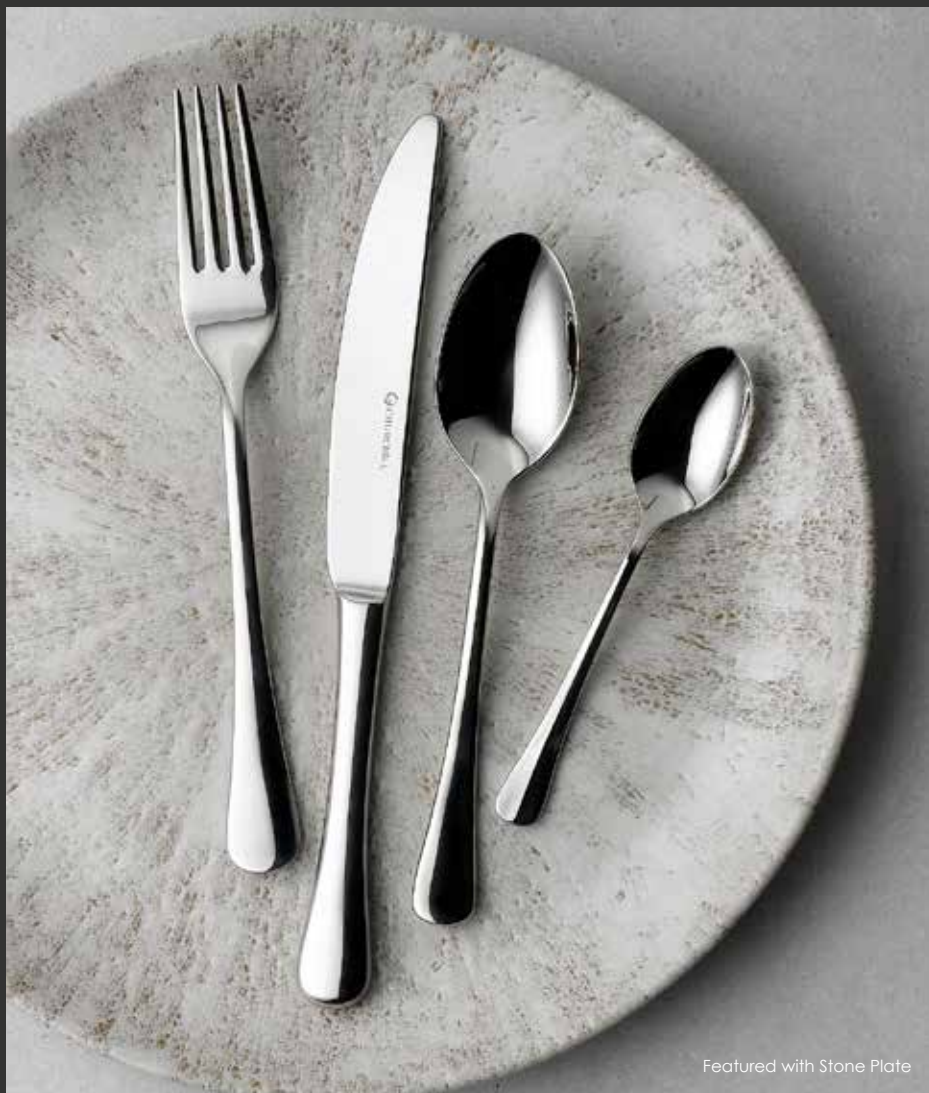

CHURCHILL

Tanner

Price shown is price per piece.

Soft and simplistic Tanner cutlery shapes are stylish and ergonomically designed for comfort when holding. The contemporary and versatile design is ideal for both casual or premium dining, enhancing the dining experience and complementing the Churchill ceramics portfolio.

Featured with Stone Plate

TABLE FORK
TA TAF01 20.7cm
4mm
CTN QTY 12 €4.92

TABLE KNIFE
TA TAKN1 23.6cm
8mm
CTN QTY 12 €5.97

STEAK KNIFE
TA STKN1 23.6cm
8mm
CTN QTY 12 €5.97

TABLE SPOON
TA TASP1 20.6cm
4mm
CTN QTY 12 €4.92

DESSERT FORK
TA DEFO1 18.2cm
3.5mm
CTN QTY 12 €4.59

DESSERT KNIFE
TA DEKN1 21cm
7.5mm
CTN QTY 12 €5.38

DESSERT SPOON
TA DESP1 18.2cm
3.5mm
CTN QTY 12 €4.59

CAKE FORK
TA CAF01 13.6cm
2.5mm
CTN QTY 12 €3.38

FISH KNIFE
TA FIKN1 20.5cm
3.5mm
CTN QTY 12 €4.92

SOUP SPOON
TA SOSP1 17cm
3.5mm
CTN QTY 12 €4.59

TEASPOON
TA TESP1 13.6cm
2.5mm
CTN QTY 12 €3.22

DEMITASSE SPOON
TA DMSP1 11cm
2.5mm
CTN QTY 12 €2.89