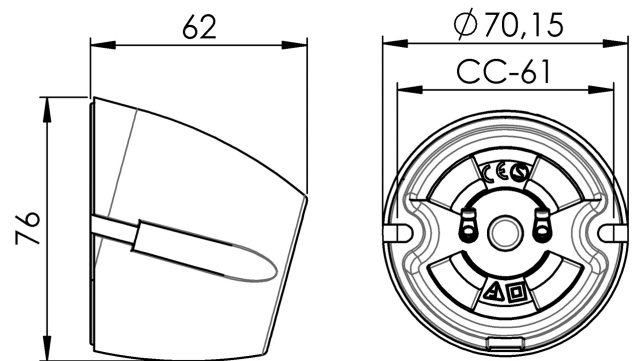

Specification

Material	Porcelain
Plinth paint	White (NCS S 1502-G50Y)
Diameter (mm)	70
Length/Depth (mm)	62
Height (mm)	76
Armament	E27
Light source	E27, max 100W (not included)
Effect	Max 100W
Rated voltage	230V
IP class	IP20
Insulation class	II
D-Class	No
IK class	IK03
Ta	-30 - +25
Mounting method	Wall
CC dimensions (mm)	58
Breaking walls	1
Cable insertion	Bottom inlet
Family	Basic
Materials assessed	No

Cable transits
Bottom inlet

Luminaire-specific information

Angeled 15 degrees.

Maintenance

Switch off the power to the light fitting. Dust or dry with a slightly damp cloth. Change the light source if necessary.