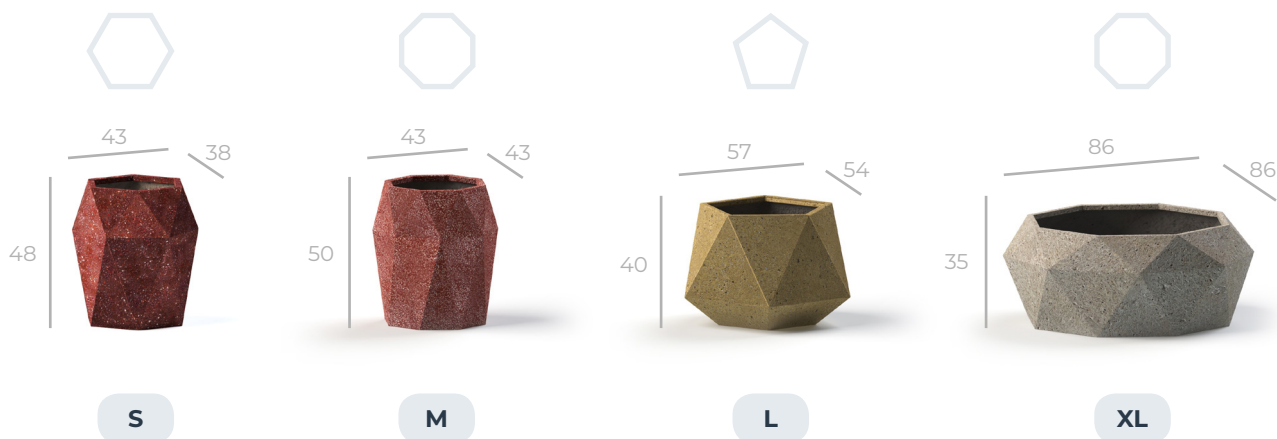

“The **protector** of everything came to the forest.”

A golem is an animated anthropomorphic being in Jewish folklore which is entirely created from inanimate matter (usually clay or mud). In the Psalms and medieval writings, the word golem was used as a term for an amorphous, unformed material.

code	dimensions (in cm)	liter	weight
S GL384348S	L 38 x W 43 x H 48	46.6 L	14 kg
M GL434348M	L 43 x W 43 x H 48	50 L	14 kg
L GL545740L	L 54 x W 57 x H 40	62.5 L	16 kg
XL GL868635XL	L 86 x W 86 x H 35	145 L	29 kg