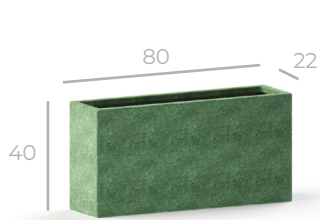

S

M

L

XL

XXL

To divide any space you desire, but still keep the naturality at the same time. Seperator works best to serve you.

seperator

code	dimensions (in cm)	liter	weight
S SP802240S	L 80 x W 22 x H 40	84 L	28 kg
M SP902945M	L 90 x W 29 x H 45	127 L	35 kg
L SP1003650L	L 100 x W 36 x H 50	181 L	43 kg
XL SP1104355XL	L 110 x W 43 x H 55	245 L	53 kg
XXL SP1205060XXL	L 120 x W 50 x H 60	332 L	63 kg