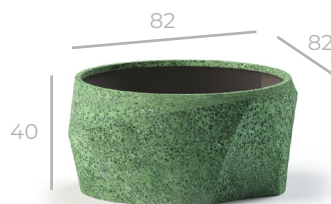

S

M

L

“Living in an **accustomed place**, not only by herself.”

The word’s use in rhetoric is closely based on the Greek terminology used by Aristotle in his concept of the three artistic proofs or modes of persuasion.

In rhetoric, ethos (credibility of the speaker) is one of the three artistic proofs.

ἔθος

code	dimensions (in cm)	liter	weight
S ES4242S	L 42 x W 42 x H 42	40 L	12 kg
M ES8240M	L 82 x W 82 x H 40	167 L	30 kg
L ES13140L	L 131 x W 131 x H 40	457 L	60 kg