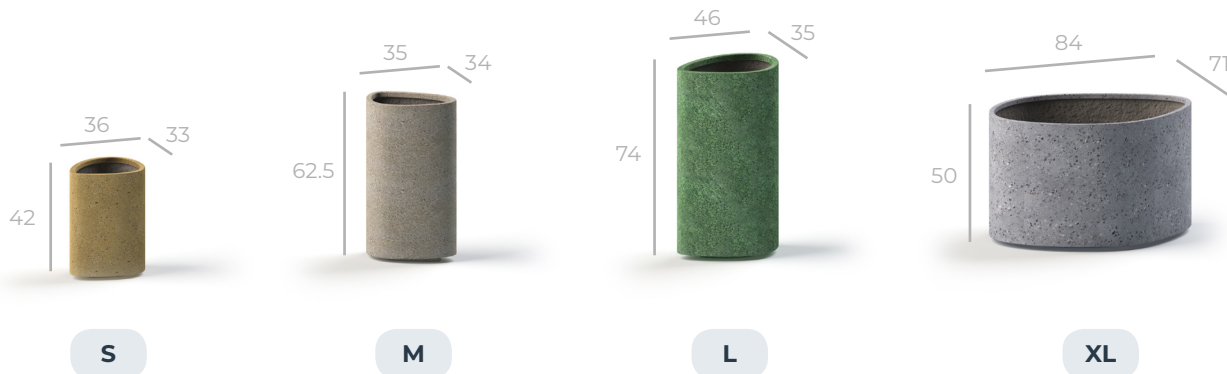

“**Summer sun** was a brightening for her.”

In Greek mythology, was a sea goddess. She was one of the 3,000 Oceanids, daughters of the Titans Oceanus and Tethys.

Her name is connected with two words: Dôron meaning “gift” or “abundance,” and Zôros, meaning the “pure” and “unmixed.”

Δωρίδος

code	dimensions (in cm)	liter	weight
S DR363342S	L 36 x W 33 x H 42	27.5 L	21 kg
M DR353462M	L 35 x W 34 x H 62.5	42 L	28 kg
L DR463574L	L 46 x W 35 x H 74	72 L	49 kg
XL DR847150XL	L 84 x W 71 x H 50	200 L	67 kg