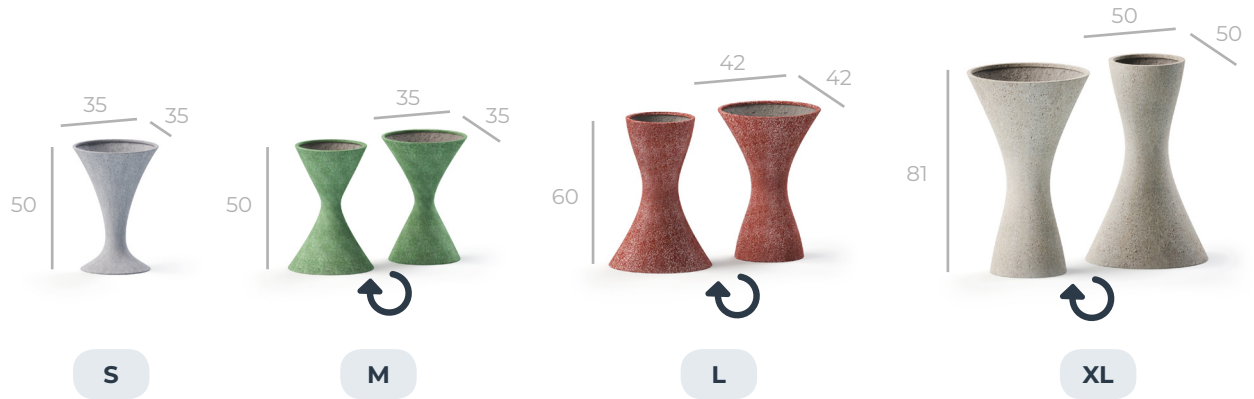

code	dimensions (in cm)	liter	weight
S DM4050S	L 40 x W 40 x H 50	52 L	12 kg
M DM5265M	L 52 x W 52 x H 65	115 L	32 kg
L DM9040L	L 90 x W 90 x H 40	222 L	38 kg

peri

winged spirits for beauty

double-sided pot