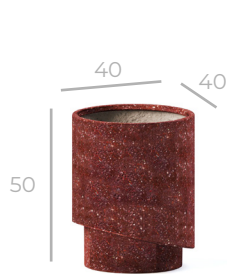

S

M

L

“Dying god came to **awaken the plants.**”

He was a Mesopotamian god. While originally regarded as a dying god connected to vegetation, similar to Dumuzi or Ningishzida, with time he acquired the traits of a god of healing. In contrast with Dumuzi, who was described as a shepherd and was associated with herding animals, Damu was most likely connected with trees.

code	dimensions (in cm)	liter	weight
S DM4050S	L 40 x W 40 x H 50	52 L	12 kg
M DM5265M	L 52 x W 52 x H 65	115 L	32 kg
L DM9040L	L 90 x W 90 x H 40	222 L	38 kg