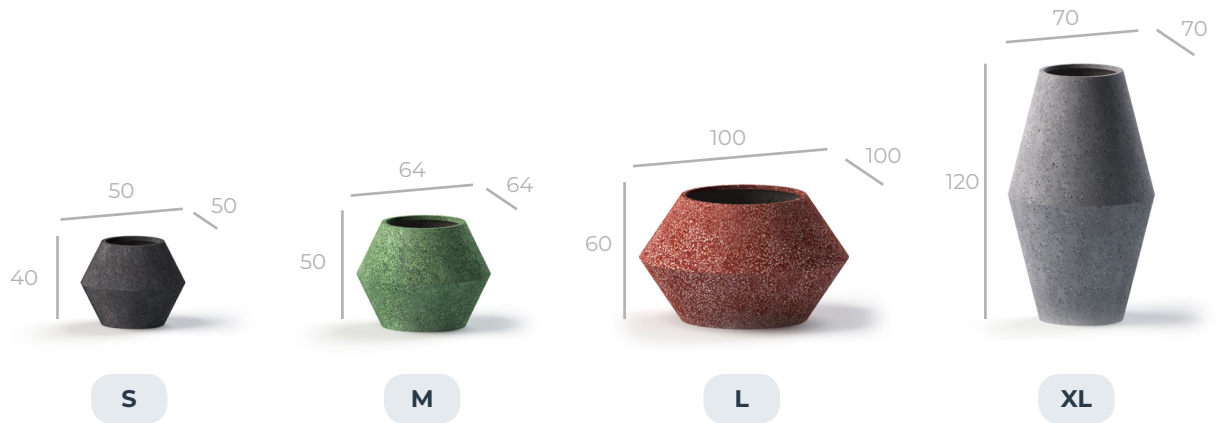

“For the god, eels come from the **water of the seen.**”

In Polynesian mythology, Tuna is a god of eels. He fights with Māui, who is having an affair with his wife Hina. Māui kills him for revenge.

The eels help him carry on his life, which goes on near a water somewhere.

tuna

code	dimensions (in cm)	liter	weight
S TN5040S	L 50 x W 50 x H 40	47 L	14 kg
M TN6450M	L 64 x W 64 x H 50	100 L	22 kg
L TN10060L	L 100 x W 100 x H 60	292 L	44 kg
XL TN70120XL	L 70 x W 70 x H 120	278 L	46 kg