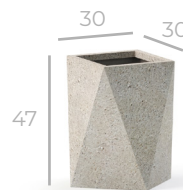

XS

M

L

XL

XXL

“Feel the **mountain wilds** at your home.”

It is a pot, carrying the story of a known mythological character known in the history of Greek mythology. Just as powerful as the origin for the nature.

‘Ρεία

	code	dimensions (in cm)	liter	weight
XS	RH2224XS	L 22 x W 22 x H 24	11.5 L	4.1 kg
M	RH3047M	L 30 x W 30 x H 47	46 L	10.8 kg
L	RH3565L	L 35 x W 35 x H 65	83 L	22 kg
XL	RH5080XL	L 50 x W 50 x H 80	202 L	28.5 kg
XXL	RH6040XXL	L 60 x W 60 x H 40	150 L	30 kg