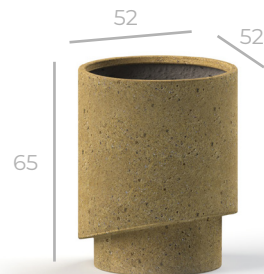

S

M

L

“Dying god came to **awaken the plants.**”

He was a Mesopotamian god. While originally regarded as a dying god connected to vegetation, similar to Dumuzi or Ningishzida, with time he acquired the traits of a god of healing. In contrast with Dumuzi, who was described as a shepherd and was associated with herding animals, Damu was most likely connected with trees.

code	dimensions (in cm)	liter	weight
S DM4050S	L 40 x W 40 x H 50	52 L	12 kg
M DM5265M	L 52 x W 52 x H 65	115 L	32 kg
L DM9040L	L 90 x W 90 x H 40	222 L	38 kg