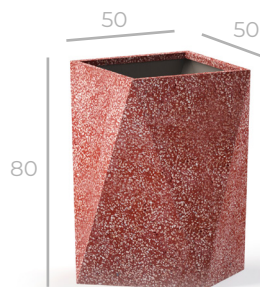

XS

M

L

XL

XXL

“Feel the **mountain wilds** at your home.”

It is a pot, carrying the story of a known mythological character known in the history of Greek mythology. Just as powerful as the origin for the nature.

‘Ρεία

	code	dimensions (in cm)	liter	weight
XS	RH2224XS	L 22 x W 22 x H 24	11.5 L	4.1 kg
M	RH3047M	L 30 x W 30 x H 47	46 L	10.8 kg
L	RH3565L	L 35 x W 35 x H 65	83 L	22 kg
XL	RH5080XL	L 50 x W 50 x H 80	202 L	28.5 kg
XXL	RH6040XXL	L 60 x W 60 x H 40	150 L	30 kg