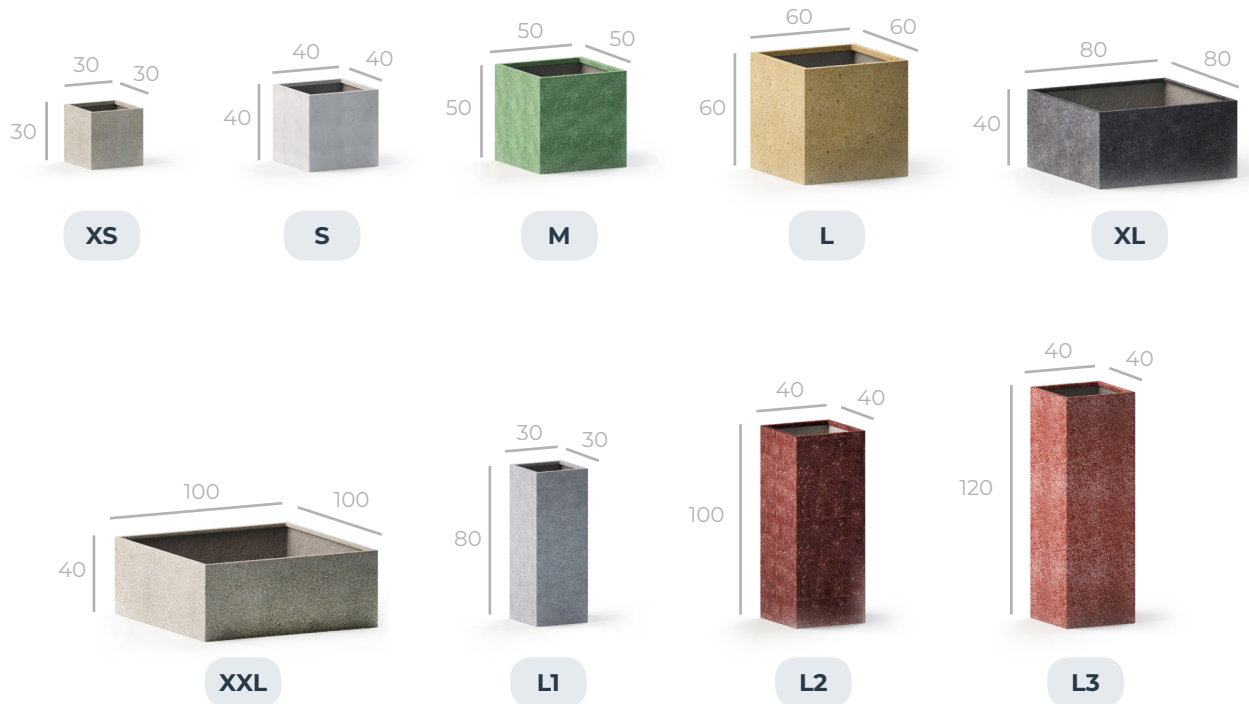

cube

code	dimensions (in cm)	liter	weight
XS CU3030XS	L 30 x W 30 x H 30	23 L	7.7 kg
S CU4040S	L 40 x W 40 x H 40	58 L	13 kg
M CU5050M	L 50 x W 50 x H 50	115 L	21.5 kg
L CU6060L	L 60 x W 60 x H 60	196 L	35 kg
XL CU8040XL	L 80 x W 80 x H 40	234 L	41.2 kg
XXL CU10040XXL	L 100 x W 100 x H 40	362 L	56 kg
L1 CU3080L1	L 30 x W 30 x H 80	65 L	21.6 kg
L2 CU40100L2	L 40 x W 40 x H 100	139 L	68 kg
L3 CU40120L3	L 40 x W 40 x H 120	168 L	80 kg