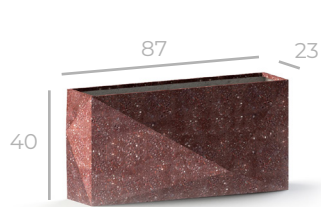

S

“Taking the **shape of the city**, where it is located.”

Loki is a shape shifter in Germanic mythology. Loki sometimes assists the gods and sometimes behaves maliciously towards them.

loki

code	dimensions (in cm)	liter	weight
S LK872340S	L 87 x W 23 x H 40	62 L	10 kg
M LK983245M	L 98 x W 32 x H 45	108 L	16 kg
L LK1084050L	L 108 x W 40 x H 50	169 L	28 kg
XL LK13060XL	L 130 x W 60 x H 60	369 L	56 kg