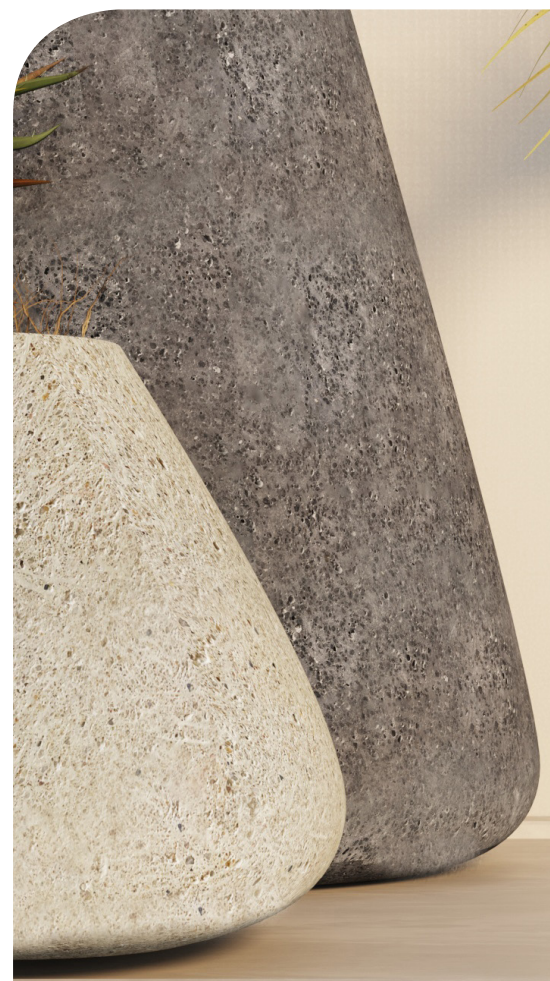

L

“**Shine bright** like a diamond on the side.”

Hina is the name assigned to a number of Polynesian deities. The name Hina usually relates to a powerful female force (typically a goddess or queen) who has dominion over a specific entity.

Her stories serve as traditions that unite Polynesia, specifically the Hawaiian Islands.

hina

	code	dimensions (in cm)	liter	weight
M	HI695540M	L 69 x W 55 x H 40	85.7 L	21 kg
L	HI695180L	L 69 x W 51 x H 80	155 L	31 kg