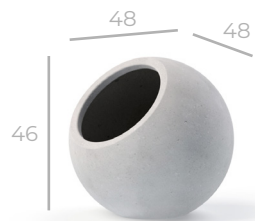

”ΑΡΤΕΜΙΣ

code	dimensions (in cm)	liter	weight
M AR3032M	L 40 x W 40 x H 32	26 L	11 kg
L AR4051L	L 60 x W 60 x H 51	99 L	22.5 kg
XL AR5068XL	L 80 x W 80 x H 68	244 L	43 kg

apollo

avertter of evil

L

XL

“No matter the background, trying to be good.”