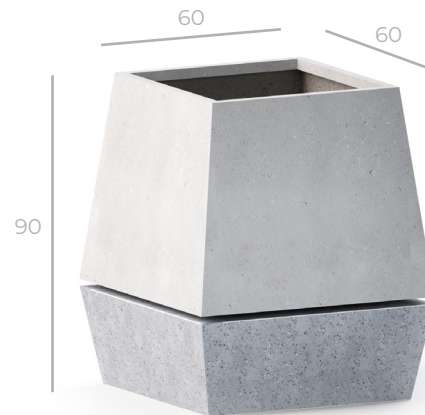

XL

XXL

“Between **the time of the moon and the sun**, he possesses it.”

Horus is one of the most significant ancient Egyptian deities who served many functions, most notably god of kingship and the sky.

Since Horus was said to be the sky, he was considered to also contain the Sun and Moon.

	code	dimensions (in cm)	liter	weight
XL	HO4060XL	L 40 x W 40 x H 60	92 L	42 kg
XXL	HO6090XXL	L 60 x W 60 x H 90	342 L	91 kg