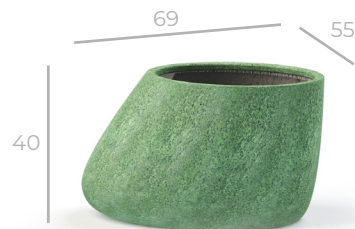

M

L

“**Shine bright** like a diamond on the side.”

Hina is the name assigned to a number of Polynesian deities. The name Hina usually relates to a powerful female force (typically a goddess or queen) who has dominion over a specific entity.

Her stories serve as traditions that unite Polynesia, specifically the Hawaiian Islands.

hina

	code	dimensions (in cm)	liter	weight
M	HI695540M	L 69 x W 55 x H 40	85.7 L	21 kg
L	HI695180L	L 69 x W 51 x H 80	155 L	31 kg