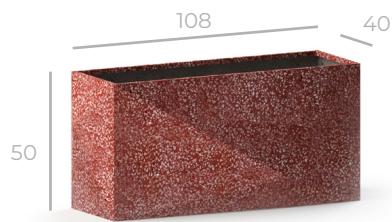

L

“Taking the **shape of the city**, where it is located.”

Loki is a shape shifter in Germanic mythology. Loki sometimes assists the gods and sometimes behaves maliciously towards them.

loki

code	dimensions (in cm)	liter	weight
S LK872340S	L 87 x W 23 x H 40	62 L	10 kg
M LK983245M	L 98 x W 32 x H 45	108 L	16 kg
L LK1084050L	L 108 x W 40 x H 50	169 L	28 kg
XL LK13060XL	L 130 x W 60 x H 60	369 L	56 kg