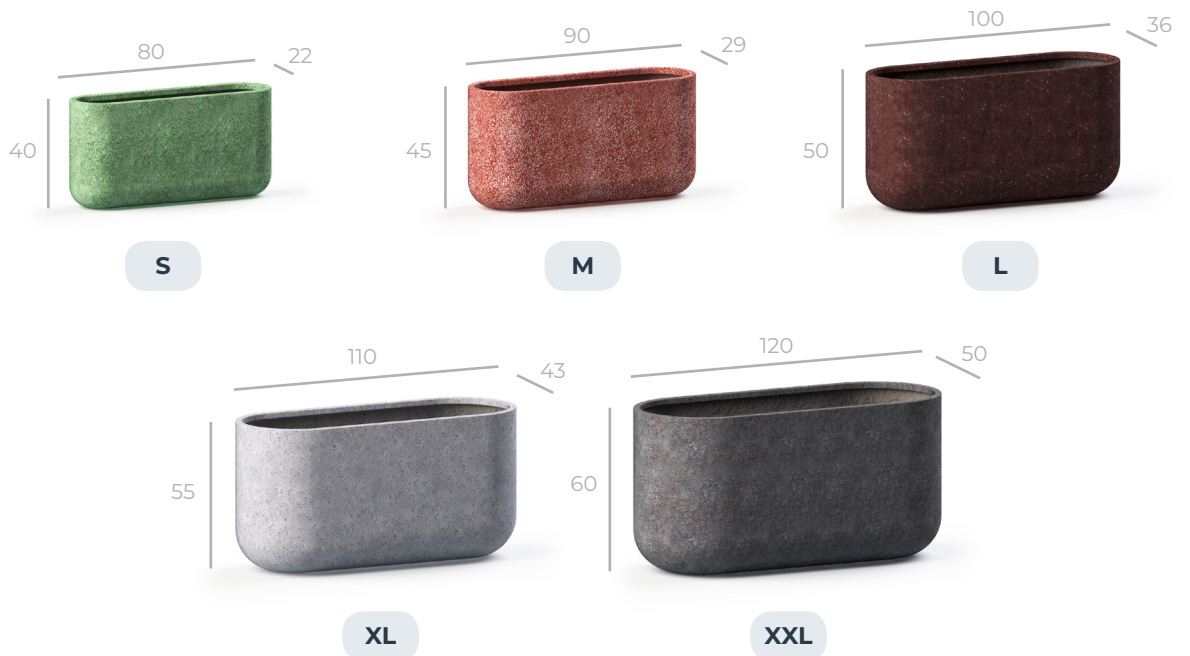

“When a noise, like that of carriages and horses, is heard by **sunset**, the people say: ‘Odin is passing by’”

Odin, from the Germanic mythology. He is the god of wisdom, and the father of all the gods in the Norse mythology.

Óðinn

code	dimensions (in cm)	liter	weight
S O802240S	L 80 x W 22 x H 40	55.8 L	20 kg
M O902945M	L 90 x W 29 x H 45	93.8 L	24 kg
L O1003650L	L 100 x W 36 x H 50	143 L	32 kg
XL O1104355XL	L 110 x W 43 x H 55	207 L	40 kg
XXL O1205060XXL	L 120 x W 50 x H 60	290 L	48 kg