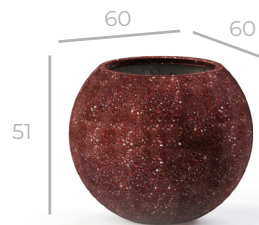

code	dimensions (in cm)	liter	weight
M RA5745M	L 57 x W 57 x H 45	83 L	16 kg
L RA5360L	L 53 x W 53 x H 60	87 L	25 kg
XL RA6180XL	L 61 x W 61 x H 80	208 L	56 kg

artemis

the last of the spheres

M

L

XL

“Two other children of Zeus: **hunters of the bright sun.**”