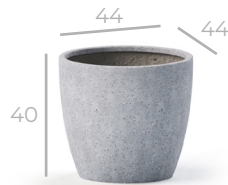

indra
the king of heaven

XXS

XS

S

M

L

XL

XXL

“Protecting your pot, from rains and other **phenomenon.**”

From Indian mythology, the king of the highest heaven. Indra has its name from a guardian deity.

इन्द्र

	code	dimensions (in cm)	liter	weight
XXS	IN1716XXS	L 17 x W 17 x H 16	2 L	1.3 kg
XS	IN2120XS	L 21 x W 21 x H 20	4 L	1.8 kg
S	IN2725S	L 27 x W 27 x H 25	10 L	3.3 kg
M	IN3432M	L 34 x W 34 x H 32	22 L	5.5 kg
L	IN4440L	L 44 x W 44 x H 40	59 L	9 kg
XL	IN5348XL	L 53 x W 53 x H 48	78.5 L	22 kg
XXL	IN6256XXL	L 62 x W 62 x H 56	125.5 L	36 kg