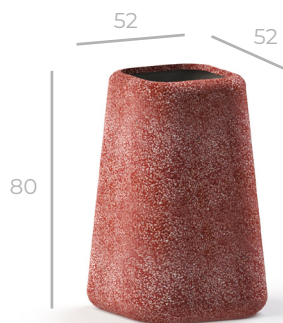

Apns

code	dimensions (in cm)	liter	weight
S AR3540S	L 35 x W 35 x H 40	26 L	9 kg
M AR4460M	L 44 x W 44 x H 60	63 L	16 kg
L AR6690L	L 66 x W 66 x H 90	220 L	36 kg
XL AR48120XL	L 48 x W 48 x H 120	159 L	33 kg

pixie

little people of the Earth

S

M

L

“Protecting the balance of the **nature**, but **mostly wood.**”

A pixie is a mythical creature of British folklore.

Akin to the Irish and Scottish Aos Sí (also spelt Aos Sidhe), pixies are believed to inhabit ancient underground ancestor sites such as stone circles, barrows, dolmens, ringforts or menhirs.