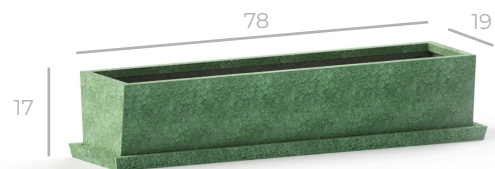

M

L

“The Greek rites of Ceres, **from a window.**”

Ceres was a goddess of agriculture, grain crops, fertility and motherly relationships in Roman mythology.

She was originally the central deity in Rome’s so-called plebeian or Aventine Triad.

ceres

code	dimensions (in cm)	liter	weight
M CE701715M	L 70 x W 17 x H 15	17 L	12 kg
L CE781917L	L 78 x W 19 x H 17	28 L	17.5 kg