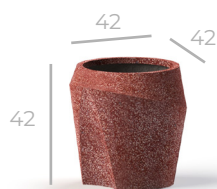

S

M

L

“Living in an **accustomed place**, not only by herself.”

The word’s use in rhetoric is closely based on the Greek terminology used by Aristotle in his concept of the three artistic proofs or modes of persuasion.

In rhetoric, ethos (credibility of the speaker) is one of the three artistic proofs.

ἔθος

code	dimensions (in cm)	liter	weight
S ES4242S	L 42 x W 42 x H 42	40 L	12 kg
M ES8240M	L 82 x W 82 x H 40	167 L	30 kg
L ES13140L	L 131 x W 131 x H 40	457 L	60 kg