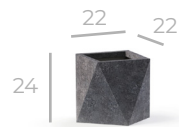

XS

M

L

XL

XXL

“Feel the **mountain wilds** at your home.”

It is a pot, carrying the story of a known mythological character known in the history of Greek mythology. Just as powerful as the origin for the nature.

‘Ρεία

	code	dimensions (in cm)	liter	weight
XS	RH2224XS	L 22 x W 22 x H 24	11.5 L	4.1 kg
M	RH3047M	L 30 x W 30 x H 47	46 L	10.8 kg
L	RH3565L	L 35 x W 35 x H 65	83 L	22 kg
XL	RH5080XL	L 50 x W 50 x H 80	202 L	28.5 kg
XXL	RH6040XXL	L 60 x W 60 x H 40	150 L	30 kg