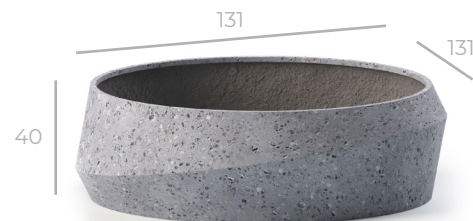

S

M

L

“Living in an **accustomed place**, not only by herself.”

The word’s use in rhetoric is closely based on the Greek terminology used by Aristotle in his concept of the three artistic proofs or modes of persuasion.

In rhetoric, ethos (credibility of the speaker) is one of the three artistic proofs.

ἔθος

code	dimensions (in cm)	liter	weight
S ES4242S	L 42 x W 42 x H 42	40 L	12 kg
M ES8240M	L 82 x W 82 x H 40	167 L	30 kg
L ES13140L	L 131 x W 131 x H 40	457 L	60 kg