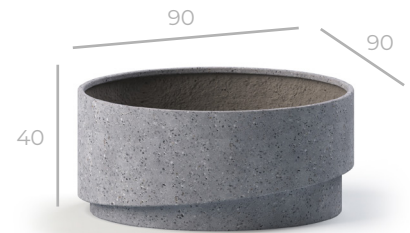

S

M

L

“Dying god came to **awaken the plants.**”

He was a Mesopotamian god. While originally regarded as a dying god connected to vegetation, similar to Dumuzi or Ningishzida, with time he acquired the traits of a god of healing. In contrast with Dumuzi, who was described as a shepherd and was associated with herding animals, Damu was most likely connected with trees.

code	dimensions (in cm)	liter	weight
S DM4050S	L 40 x W 40 x H 50	52 L	12 kg
M DM5265M	L 52 x W 52 x H 65	115 L	32 kg
L DM9040L	L 90 x W 90 x H 40	222 L	38 kg