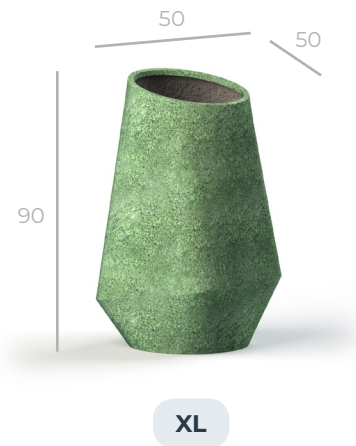

“Not only mated for life, but if either partner died, then the other would not choose **go on living.**”

It was said that Atum created the two gods Sia and Hu from his blood spilled while cutting his own body, a possible reference to circumcision.

Sia appeared standing on the solar barque during its journey through the night in New Kingdom.

γρύψ

code	dimensions (in cm)	liter	weight
M GR5065M	L 50 x W 50 x H 65	96.5 L	15 kg
L GR5077L	L 50 x W 50 x H 77.5	112 L	20 kg
XL GR5090XL	L 50 x W 50 x H 90	146 L	24 kg