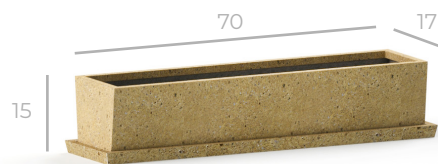

M

L

“The Greek rites of Ceres, **from a window.**”

Ceres was a goddess of agriculture, grain crops, fertility and motherly relationships in Roman mythology.

She was originally the central deity in Rome’s so-called plebeian or Aventine Triad.

ceres

code	dimensions (in cm)	liter	weight
M CE701715M	L 70 x W 17 x H 15	17 L	12 kg
L CE781917L	L 78 x W 19 x H 17	28 L	17.5 kg