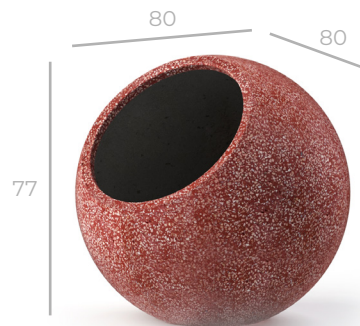

”ΑΡΤΕΜΙΣ

code	dimensions (in cm)	liter	weight
M AR3032M	L 40 x W 40 x H 32	26 L	11 kg
L AR4051L	L 60 x W 60 x H 51	99 L	22.5 kg
XL AR5068XL	L 80 x W 80 x H 68	244 L	43 kg

apollo

avertter of evil

L

XL

“No matter the background, trying to be good.”