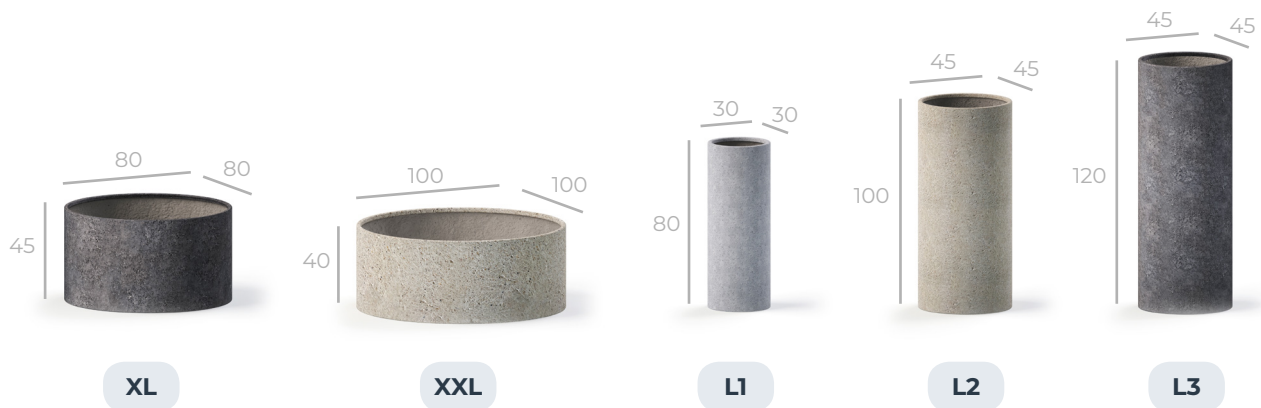

In Norse resources; Freyja referred to as the ruler of love, beauty and fertility. But the magic of a special source is mentioned essentially.

Freyja

code	dimensions (in cm)	liter	weight
M FR7020M	L 70 x W 70 x H 20	37 L	19.5 kg
L FR9527L	L 95 x W 95 x H 27	95 L	36.5 kg
XL FR12034XL	L 120 x W 120 x H 34	207 L	51 kg
XXL FR16045XXL	L 160 x W 160 x H 45	492 L	115 kg

cylinder

modern view of pink

cylinder

	code	dimensions (in cm)	liter	weight
XXS	CY2015XXS	L 20 x W 20 x H 15	4 L	2 kg
XS	CY2520XS	L 25 x W 25 x H 20	8 L	3.6 kg
S	CY3525S	L 35 x W 35 x H 25	20 L	7 kg
M	CY4535M	L 45 x W 45 x H 35	49 L	11 kg
L	CY5545L	L 55 x W 55 x H 45	98 L	16.6 kg
XL	CY8045XL	L 80 x W 80 x H 45	208 L	34 kg
XXL	CY10040XXL	L 100 x W 100 x H 40	288 L	44 kg
L1	CY3080L1	L 30 x W 30 x H 80	51 L	16 kg
L2	CY45100L2	L 45 x W 45 x H 100	140 L	32 kg
L3	CY45120L3	L 45 x W 45 x H 120	162 L	60 kg