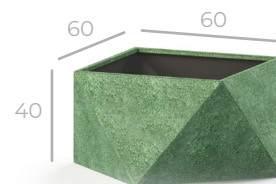

XXL

“Feel the **mountain wilds** at your home.”

It is a pot, carrying the story of a known mythological character known in the history of Greek mythology. Just as powerful as the origin for the nature.

‘Ρεία