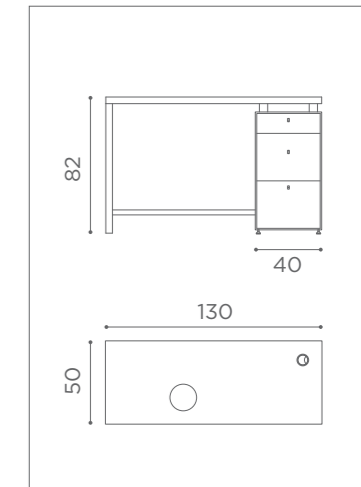

MB/MT017
€1.149