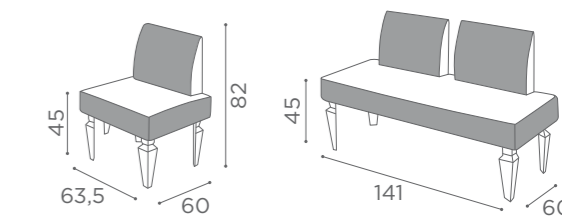

In photo:
A Gold K6
B White Damask 23

COLOURS A ● B ○