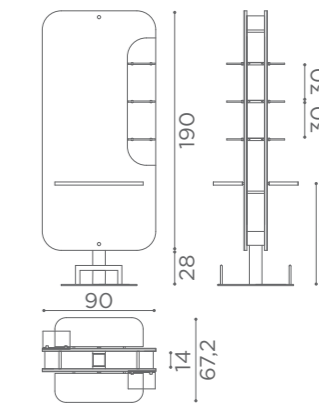

MIRRORS
NEW YORK

MI/520-10
€999

In photo:
Honey L1

MI/522-10
€2.669

In photo:
Honey L1

MIRRORS
NEW YORK

MIRRORS
PLANET

MI/490-05
€1.199