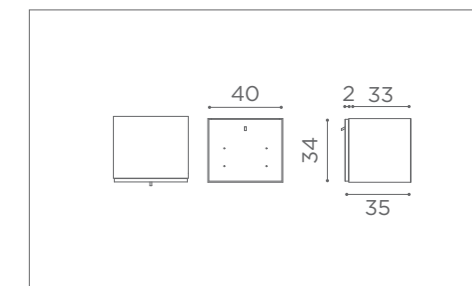

CABINETS

CLIP

GLAM

STYLE

CANNES

CABINETS