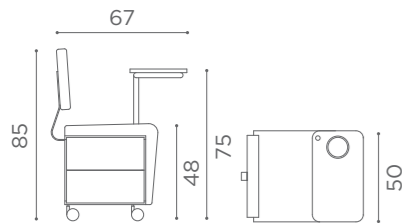

In photo:
Banana Milk K5
Strawberry Milk K4
Chocolate Milk K3