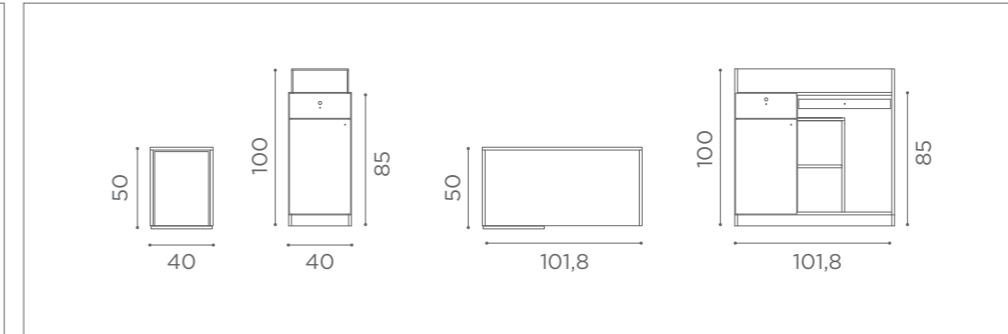

RECEPTION
NIRVANA

RECEPTION
NIRVANA

MB/RD011