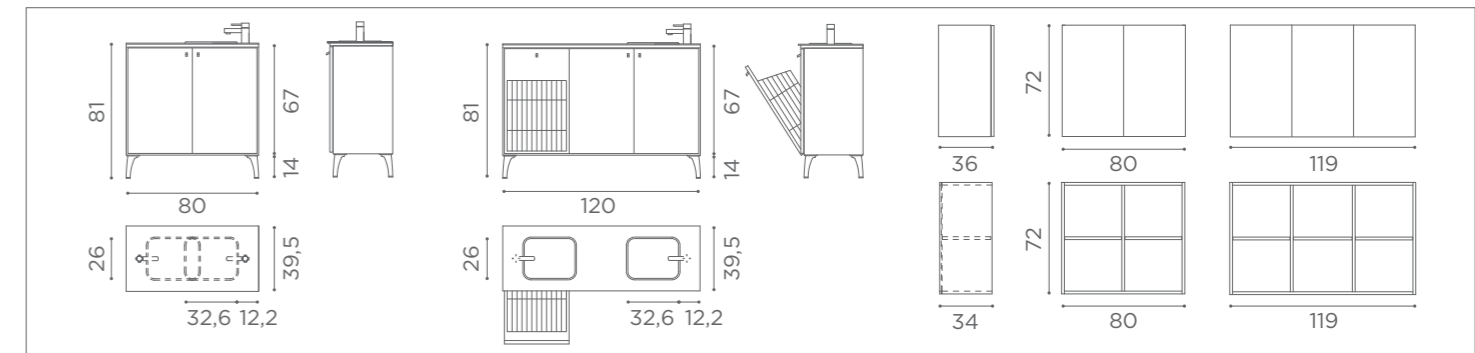

BARBER
CLIFF

ACCESSORIES
SERVICE CENTRE

80 CM

120 CM