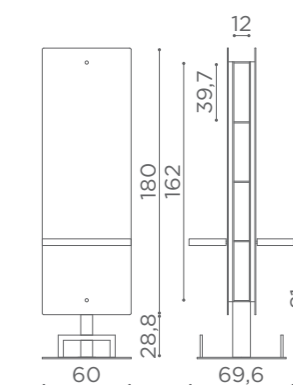

MIRRORS
LUNAR