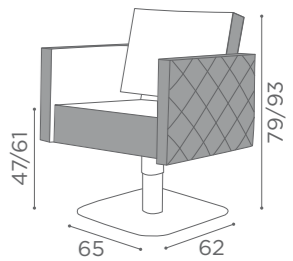

COLOURS A ● B ○

In photo:
A Espresso 64
B Milk 61

CHAIRS SQUARE+

	SWIVEL	PUMP	PUMP WITH BRAKE
★	CH/100-1 €799	CH/100-3 €999	CH/100-4 €1.049
R	CH/100-1/R €899	CH/100-3/R €1.049	CH/100-4/R €1.099
S	CH/100-1/S €899	CH/100-3/S €1.049	CH/100-4/S €1.099