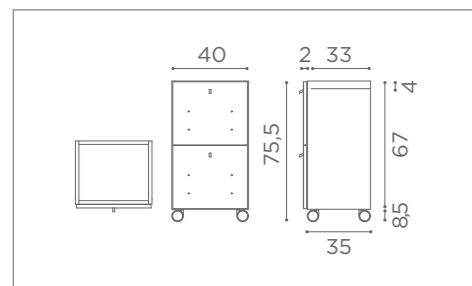

CABINETS

CLIP

GLAM

STYLE

CANNES

CABINETS