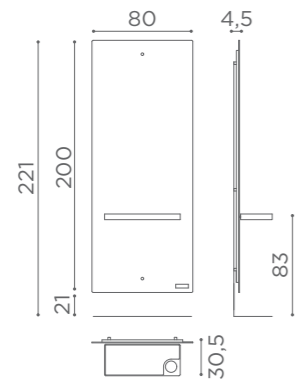

MIRRORS
SPACE

MIRRORS
PLATINUM