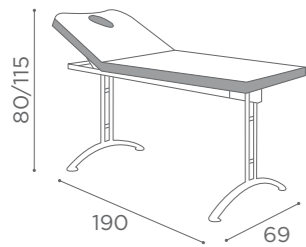

BEDS
ELBA

MB/L14
€699

MB/A66
€99

In photo:
Vintage Grey K1

BEDS
PROFESSIONAL

MB/L9
€869

MB/A66
€99

COLOURS A ○ B ●