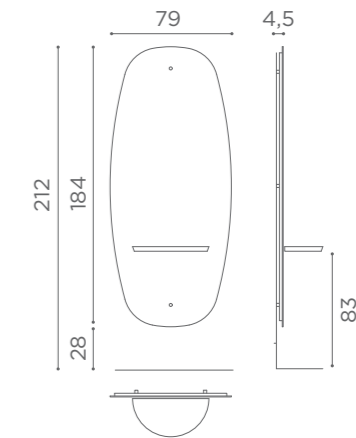

MIRRORS
TREASURE

MIRRORS
COSMOS