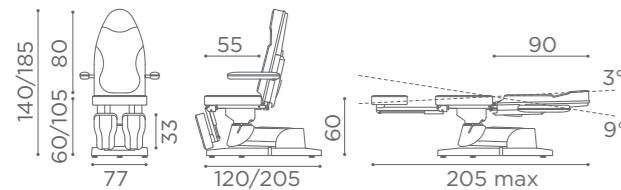

TREATMENT CHAIRS PODOLUX

In photo:
Vintage White G3

TREATMENT CHAIRS DALLAS

In photo:
A Hot Chocolate 60
B Milk 61

COLOURS A ○ B ●