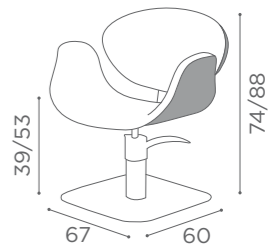

COLOURS A ● B ○

In photo:
A Gold K6
B White Damask 23

CHAIRS AMBER

	SWIVEL	PUMP	PUMP WITH BRAKE
★	SH/430-1 €549	SH/430-3 €749	SH/430-4 €799
R	SH/430-1/R €649	SH/430-3/R €799	SH/430-4/R €849
S	SH/430-1/S €649	SH/430-3/S €799	SH/430-4/S €849