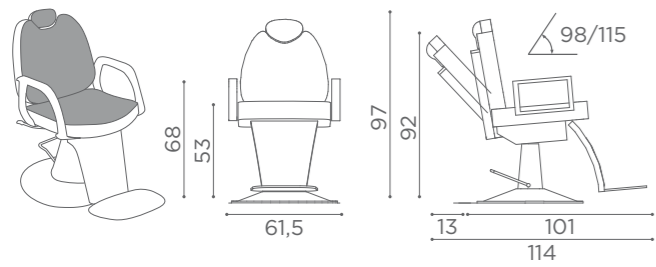

In photo:
Stone Alligator 51

COLOURS A ● B ○