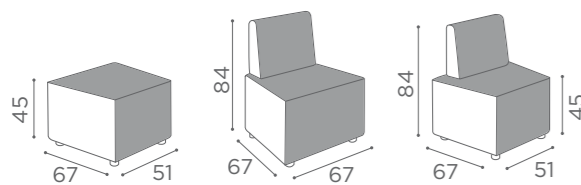

In photo:
Vintage White G3
Vintage Brown F5

COLOURS A ● B ○