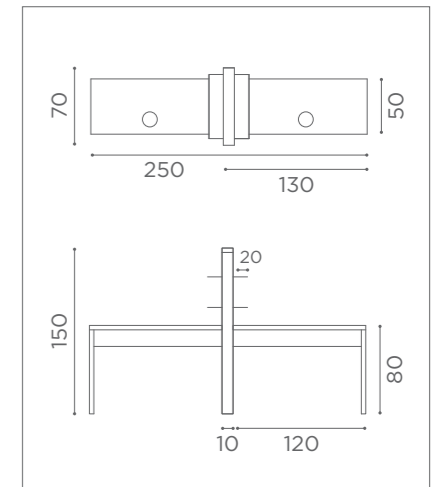

MB/MT120
€999

MB/MT124
60W
€1.799

MB/MT122
€1.549

MB/MT125
60W
€2.999

MB/MT123
EXTRACTOR FAN 30W
€2.199

MANICURE
LOGIC

30W

60W