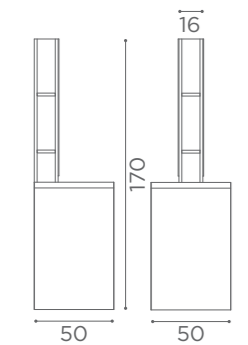

MI/481
€1.349