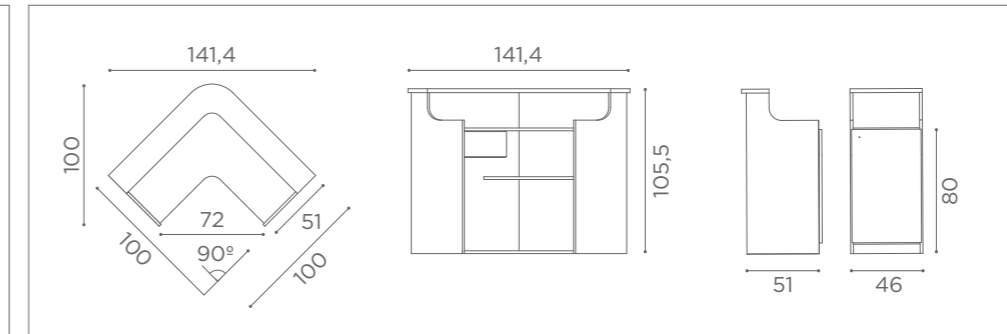

RD/262
€2.499

RD/264
€2.499

RD/266
€2.999

RD/266

DESKS
IMPACT

DESKS
IMPACT

SHELF ACC/084
€75
L60XW30cm

In photo:
Vintage Ash G4