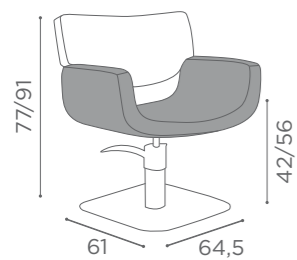

COLOURS A ● B ○

In photo:
Honey L1

CHAIRS QUADRO

	SWIVEL	PUMP	PUMP WITH BRAKE
★	SH/790-1 €599	SH/790-3 €799	SH/790-4 €849
R	SH/790-1/R €699	SH/790-3/R €849	SH/790-4/R €899
S	SH/790-1/S €699	SH/790-3/S €849	SH/790-4/S €899