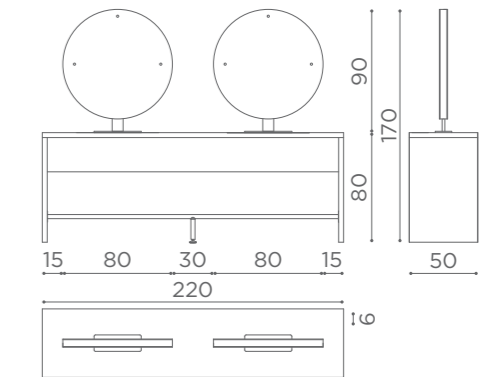

MI/482
€2.229

ACC/065
€55

MIRRORS
BROOKLYN

MI/484
€2.599

ACC/065
€55

CABINETS

CLIP

WHITE FRONT
TR/37-06
€399