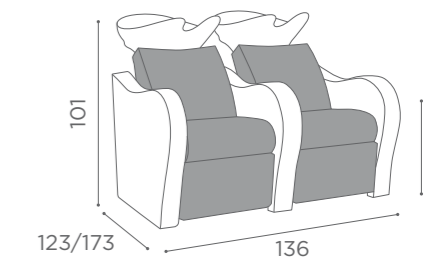

COLOURS A ● BO