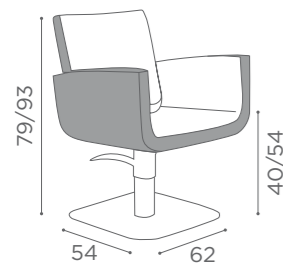

COLOURS A ● B ○

In photo:
Bordeaux H8