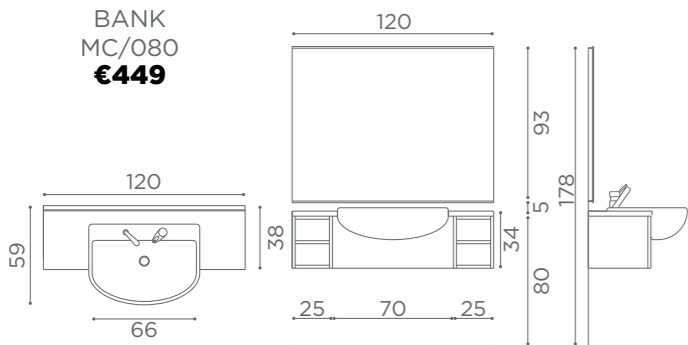

BARBER HORIZON