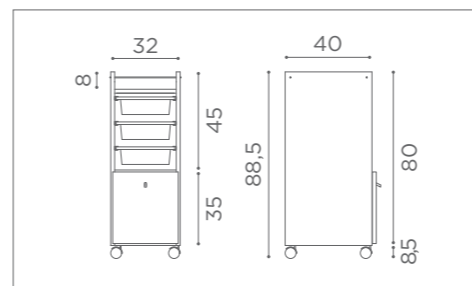

CABINETS

CLIP

GLAM

STYLE

CANNES

CABINETS