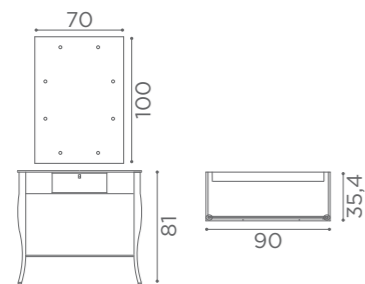

MB/PL52
€799

MAKEUP
LAS VEGAS

RECEPTION
NIRVANA

MB/A94
€69
L60XW30cm

RECEPTION
NIRVANA

MB/RD010
€999

MB/RD011
€1.749

MB/RD020
LED LIGHTING
€1.099