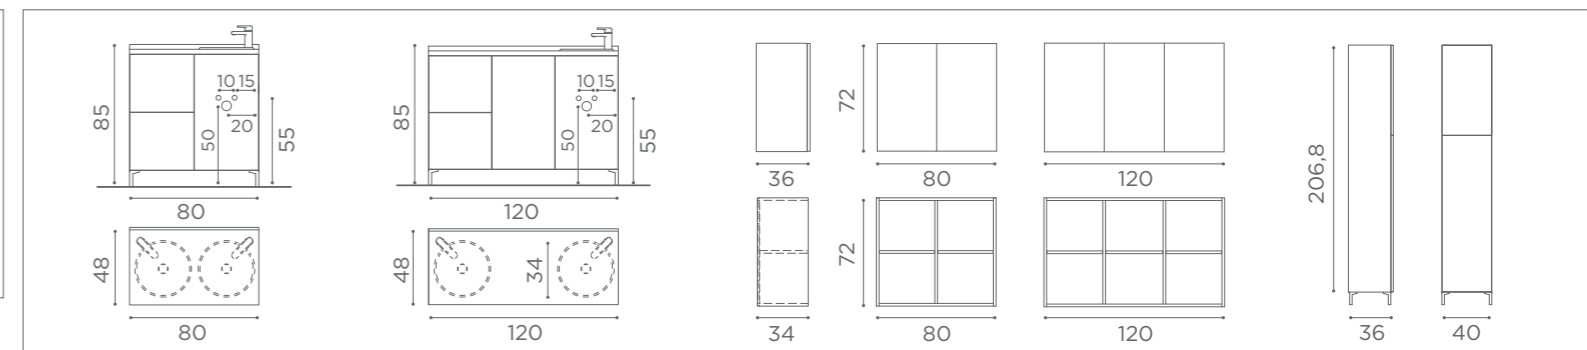

ACCESSORIES
WALL SYSTEM

In photo:
WS/030-06
WS/031-06
WS/084-06
WS/037-06

ACCESSORIES
WALL SYSTEM

80 CM

120 CM