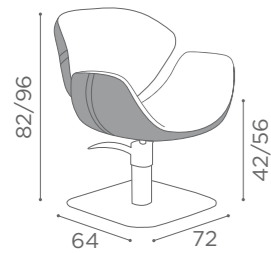

COLOURS A ● B ○

In photo:
Mango 53
Milk 61

CHAIRS KITE

	SWIVEL	PUMP	PUMP WITH BRAKE
★	SH/325-1 €449	SH/325-3 €649	SH/325-4 €699
Ⓜ	SH/325-1/R €549	SH/325-3/R €699	SH/325-4/R €749
Ⓢ	SH/325-1/S €549	SH/325-3/S €699	SH/325-4/S €749