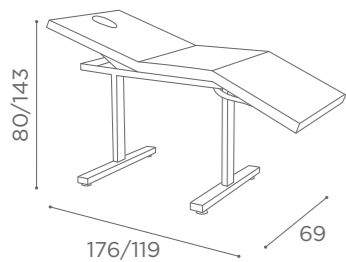

In photo:
Milk 61