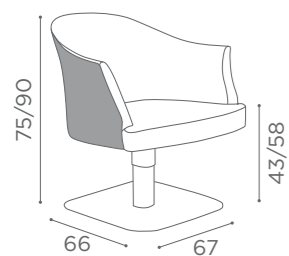

COLOURS A ● B ○

In photo:
Champagne 10

CHAIRS MARGOT

	SWIVEL	PUMP	PUMP WITH BRAKE
★	CH/120-1 €649	CH/120-3 €849	CH/120-4 €899
R	CH/120-1/R €749	CH/120-3/R €899	CH/120-4/R €949
S	CH/120-1/S €749	CH/120-3/S €899	CH/120-4/S €949