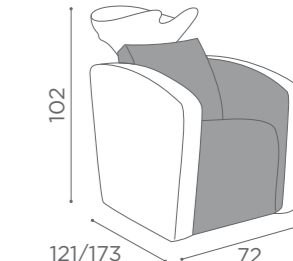

COLOURS A ● B ○