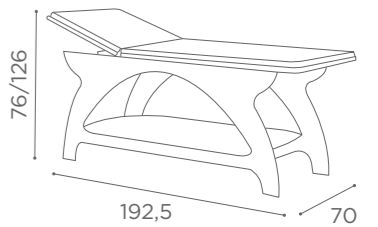

In photo:
A Milk 61
B Mango 53

BEDS
ZEN

MB/L10/W
€1.699

MB/A68
€149

MB/A67/W
€85

In photo:
Champagne 10

TREATMENT CHAIRS PODOLUX

MB/P30
€3.499