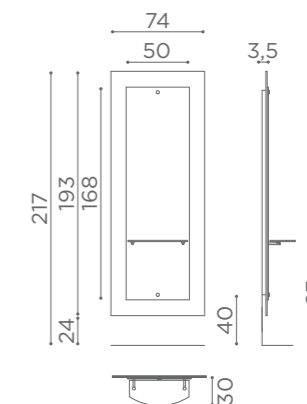

MIRRORS
HORIZON

MIRRORS
LYON