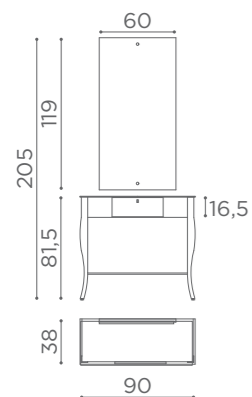

MI/320-07
€1.339