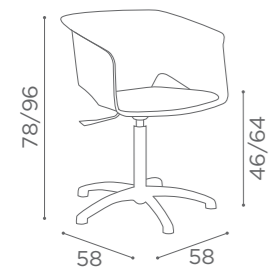

COLOURS A ○ B ●

In photo:
Vintage Grey K1

CHAIRS
BETTY

MB/P22
€219

MB/P23
€339

In photo:
Marine L2

CHAIRS
AUDREY

MB/P14
€199