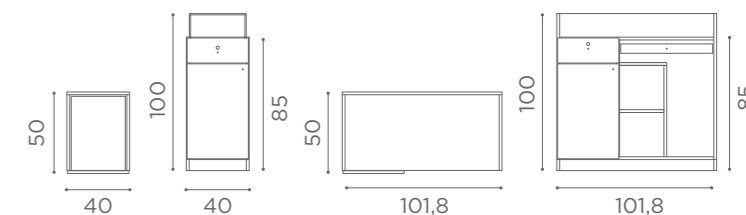

RD/281
€1.799

RD/282
€2.599

SHELF ACC/084
€75
L60XW30cm

RD/282

DESKS
MILLENNIUM

In photo:
Champagne 10

SHELF ACC/080
€245
L60XW30cm

RD/037
€1.649