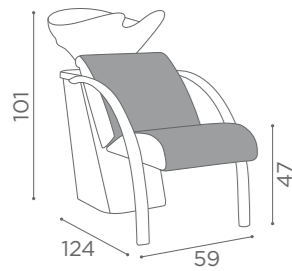

In photo:
A Milk 61
B Tea 62

COLOURS A ● B ○

WASH UNITS DREAMWASH

LINK
SH/881
€249

RELAX
SH/986
€269

	SH/222/B €1.199
	SH/222/N €1.249

COLOURS A ● B ○

In photo:
Chocolate Milk K3