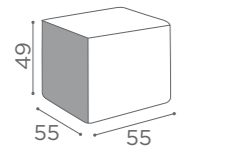

COLOURS A ○ B ●

In photo:
Milk 61
Strawberry
Milk K4