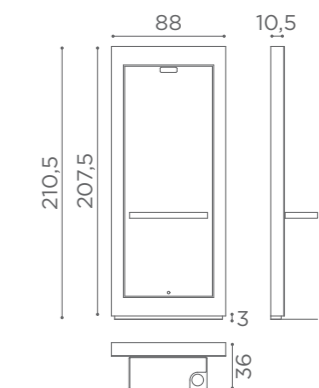

MIRRORS
SECRET

MI/341-B
WHITE TOP
€949

DH/60
€39

MI/341-N
BLACK TOP
€949

MI/320-07
€1.339

REMOTE CONTROL
FOR ON/OFF
COMMAND
AND LIGHT
REGULATION

MIRRORS
PRECIOUS

MIRRORS
HORIZON