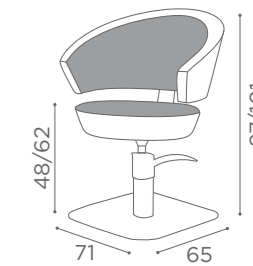

COLOURS A ● B ○

In photo:
A Vintage Blue K2
B Vintage White G3

CHAIRS FLUTE

	SWIVEL	PUMP	PUMP WITH BRAKE
★	SH/310-1 €749	SH/310-3 €949	SH/310-4 €999
R	SH/310-1/R €849	SH/310-3/R €999	SH/310-4/R €1.049
S	SH/310-1/S €849	SH/310-3/S €999	SH/310-4/S €1.049