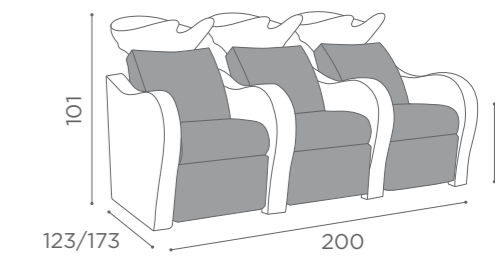

3 SEATER

 		
LEGREST MASSAGE	LEGREST	
 WU/130/B €9.199	 WU/131/B €6.499	 WU/138/B €5.599
 WU/130/N €9.349	 WU/131/N €6.649	 WU/138/N €5.749

WASH UNITS LUXURY

COLOURS A ● BO

COLOURS A ● BO

COLOURS A ● BO

WASH UNITS LUXURY+

In photo:
A Champagne 10
B Black Coffee 59

1 SEATER

 		
LEGREST MASSAGE	LEGREST	
 WU/310/B €3.299	 WU/311/B €2.399	 WU/312/B €2.099
 WU/310/N €3.349	 WU/311/N €2.449	 WU/312/N €2.149

2 SEATER

 		
LEGREST MASSAGE	LEGREST	
 WU/320/B €6.399	 WU/321/B €4.599	 WU/322/B €3.999
 WU/320/N €6.499	 WU/321/N €4.699	 WU/322/N €4.099