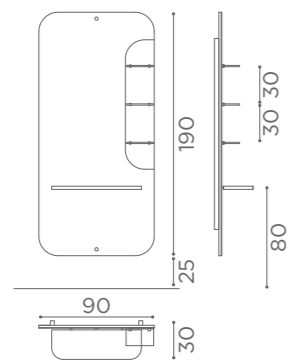

NAOMI+

★	R S	★
CH/171-4 €1.229	CH/171-4/R €1.279	CH/171-44 €1.379
	CH/171-4/S €1.279	

CHAIRS

RECLINING

MIRRORS
NEW YORK

MI/510-09
€999

MI/512-09
€2.669

MIRRORS
NEW YORK