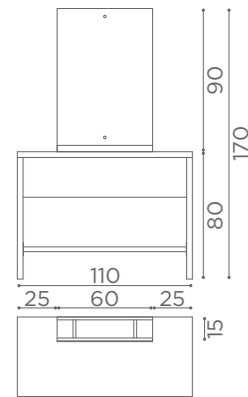

MI/481
€1.349