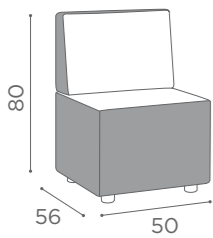

COLOURS A ● B ○

In photo:
A Vintage White G3
B Vintage Brown F5