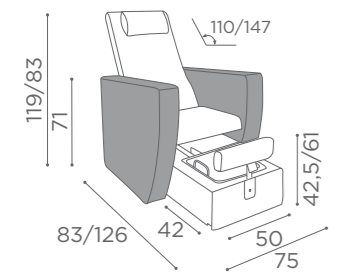

COLOURS A ○ B ●

PODO
PACIFIC

MB/PC150
€1.669

MB/A95
€129

COLOURS A ○ B ●

In photo:
A Chocolate Milk K3
B Milk 61

PODO
OASIS

MB/PC200
€1.539