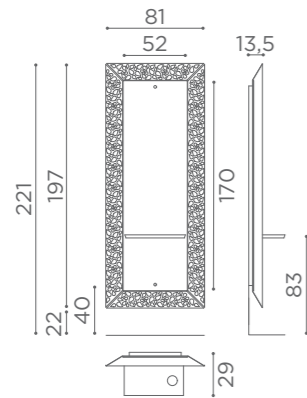

MIRRORS
TREASURE

MIRRORS
COSMOS