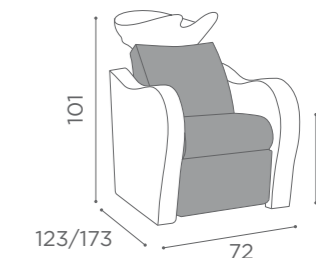

WASH UNITS LUXURY+

COLOURS A ● BO