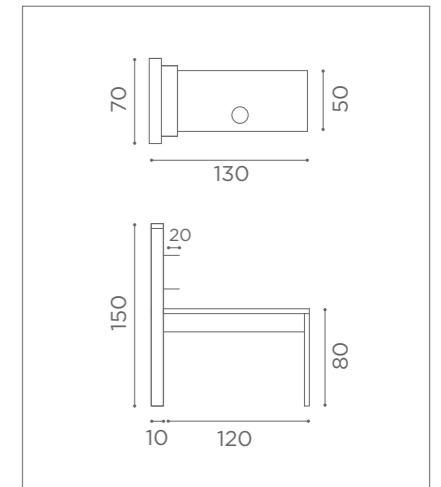

MB/MT122
€1.549