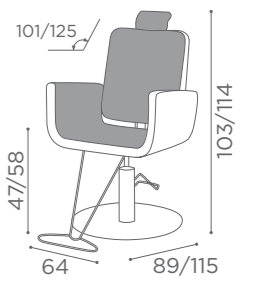

COLOURS A ○ B ●

In photo:
Chocolate Milk K3

CHAIRS
NATALIE

MB/P15
€1.299

COLOURS A ○ B ●

In photo:
Strawberry Milk K4

CHAIRS
EVA

MB/P24
€1.249