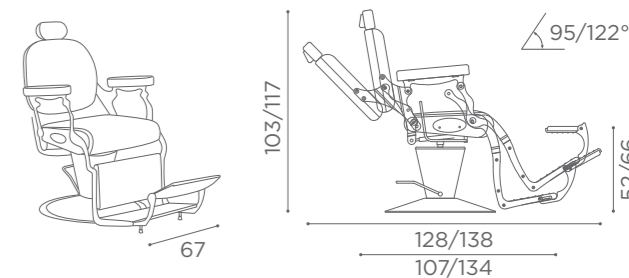

SH/276-6
€3.099

SH/277-6
€3.499

BARBER
PREMIER BLACK

SH/279-6
€3.099

SH/280-6
€3.499

In photo:
Vintage Ash G4

BARBER
DANILO

SH/271-6
€1.399