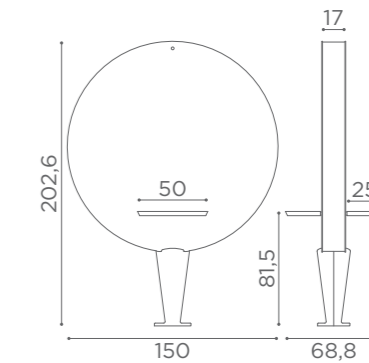

MI/500-05
€2.499

REMOTE CONTROL
FOR MULTICOLOUR
RGB LIGHTING