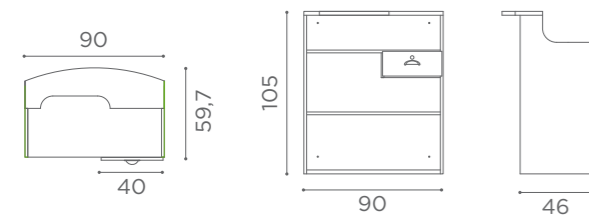

RD/276

DESKS
IMPACT+

In photo:
Vintage Black G1

SHELF ACC/084
€75
L60XW30cm

RD/290
€899

RD/300
€1.049

DESKS
ROMANCE

RD/280
€999