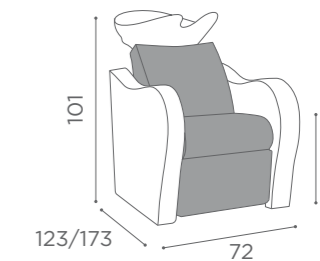

WASH UNITS LUXURY

COLOURS A ● BO