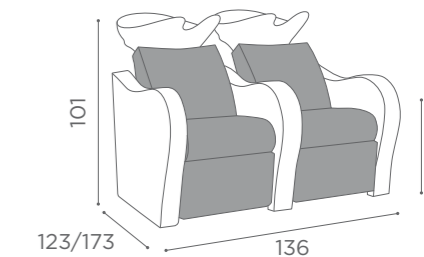

COLOURS A ● BO