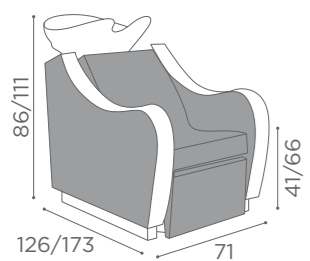

3 SEATER

	LEGREST	
	WU/190/B €6.199	WU/191/B €4.999
	WU/190/N €6.349	WU/191/N €5.149

WASH UNITS ICONWASH

COLOURS A ● BO

COLOURS A ● BO

COLOURS A ● BO

WASH UNITS GRAVITY

	LIFT LEGREST MASSAGE		LIFT LEGREST
	WU/155/B €3.749		WU/150/B €2.999
	WU/155/N €3.799		WU/150/N €3.049