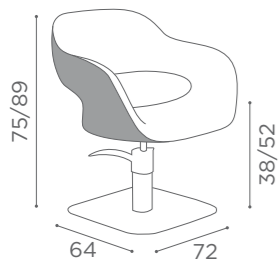

COLOURS A ● B ○

In photo:
A Marine L2
B Gold K6

CHAIRS VANESSA

	SWIVEL	PUMP	PUMP WITH BRAKE
★	SH/317-1 €549	SH/317-3 €749	SH/317-4 €799
R	SH/317-1/R €649	SH/317-3/R €799	SH/317-4/R €849
S	SH/317-1/S €649	SH/317-3/S €799	SH/317-4/S €849