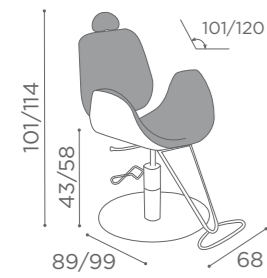

COLOURS A ○ B ●

In photo:
Chocolate Milk K3

CHAIRS
NATALIE

MB/P15
€1.299

COLOURS A ○ B ●

In photo:
Strawberry Milk K4

CHAIRS
EVA

MB/P24
€1.249