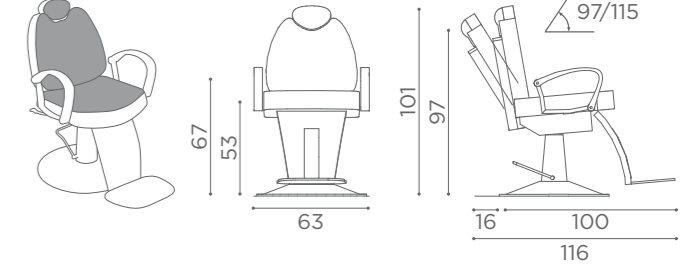

In photo:
Vintage Tan G2

COLOURS A ● B ○