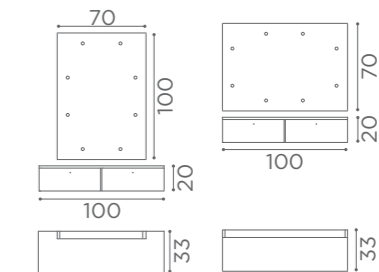

MAKEUP
ELEGANCE

MAKEUP
LAS VEGAS