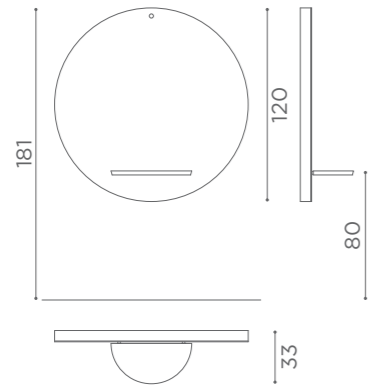

MI/490-05
€1.199

REMOTE CONTROL
FOR MULTICOLOUR
RGB LIGHTING