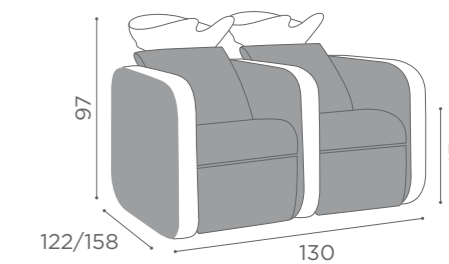

COLOURS A ● BO