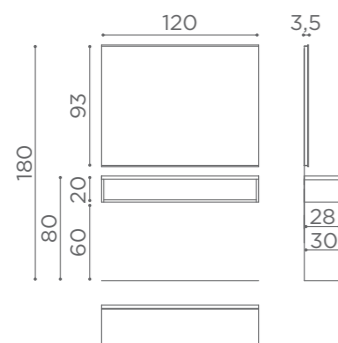

MIRRORS
HORIZON

MIRRORS
LYON