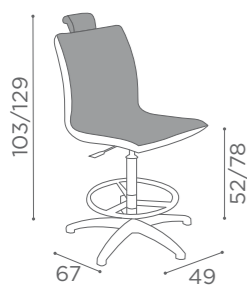

MB/P18
€299

In photo:
Brown Lace F8

CHAIRS
MARILYN

MB/P8
€399

MB/P9
€519

COLOURS A ○ B ●

In photo:
Mango 53

MANICURE
GLITTER