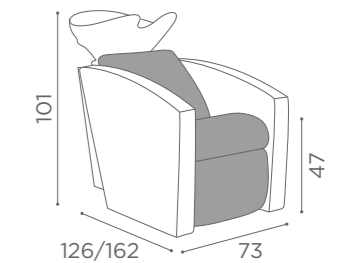

COLOURS A ● B ○

In photo:
A Vintage White G3
B Vintage Chocolate H9