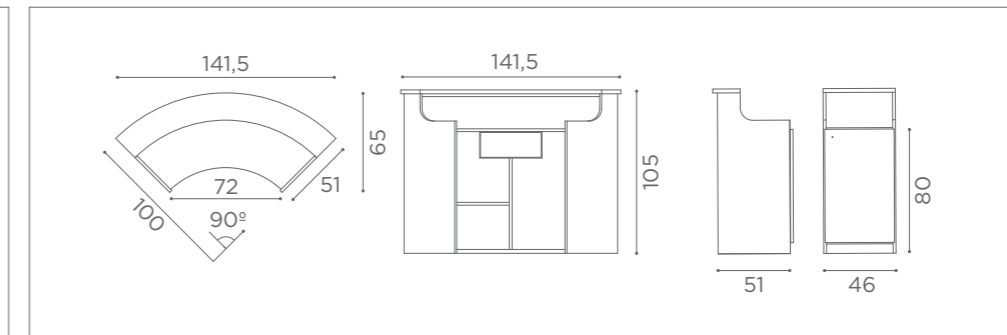

DESKS
FORM

In photo:
Gold K6

DESKS
FORM

RD/256