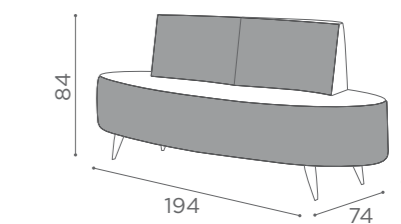

SH/993
"C" SHAPE
€999

SH/994
"S" SHAPE
€999

In photo:
Honey L1

COLOURS A ● B ○

WAITING AREA LOUNGE

RC/081-5
1 SEATER
€539
RC/082-5
2 SEATER
€749
WITH
BRACKET
FOR HOOD
DRYER

RC/081
€479

RC/082
€639