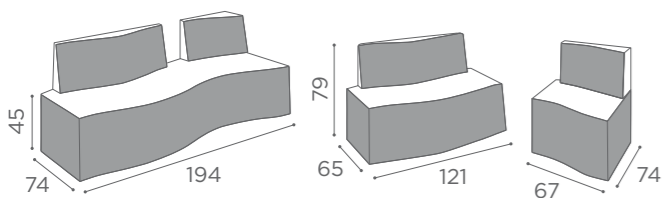

COLOURS A ● B ○