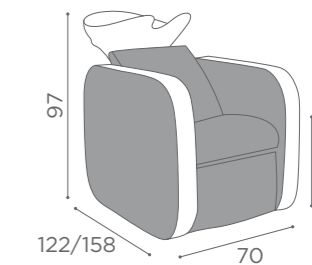

WASH UNITS ICONWASH

COLOURS A ● BO