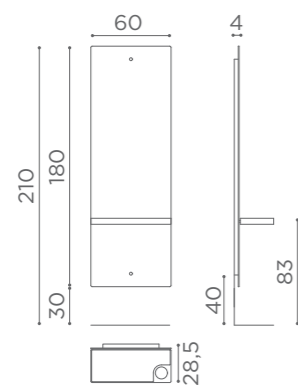

MI/372-07
€1.799