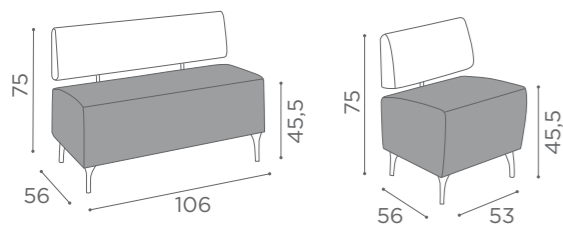

WAITING AREA
OPALE

SH/954
€529

SH/955
€769

In photo:
A Vintage Grey K1
B Vintage Ice K8

COLOURS A ● B ○

BARBER
EXÉCUTIF

SH/278-6
€3.049

In photo:
Vintage Brown F5