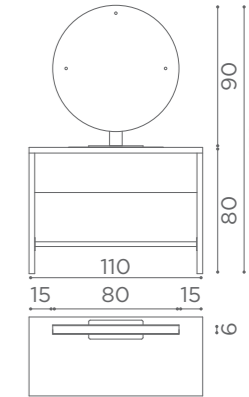

MIRRORS
BROOKLYN