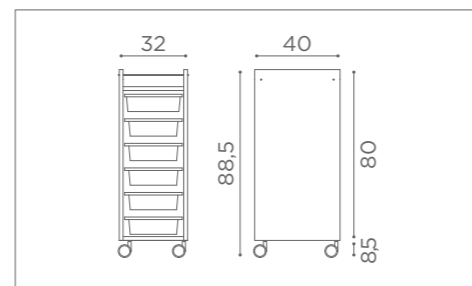

CABINETS

CLIP

GLAM

STYLE

CANNES

CABINETS