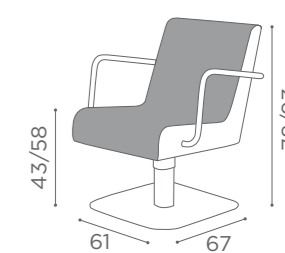

In photo:
A Champagne 10
B Marine L2

COLOURS A ● B ○