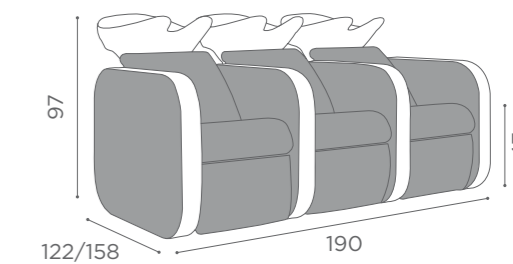

COLOURS A ● BO