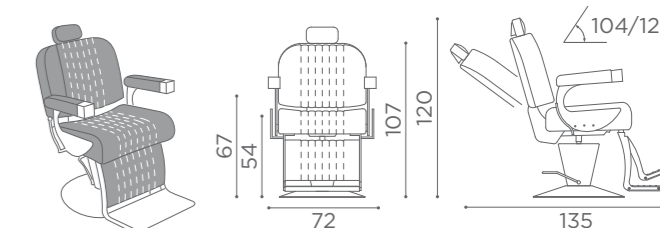

WAITING AREA
OPALE

SH/954
€529

SH/955
€769

In photo:
A Vintage Grey K1
B Vintage Ice K8

COLOURS A ● B ○

BARBER
EXÉCUTIF

SH/278-6
€3.049

In photo:
Vintage Brown F5