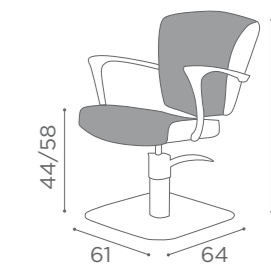

COLOURS A ● B ○

In photo:
Honey L1

CHAIRS QUADRO

	SWIVEL	PUMP	PUMP WITH BRAKE
★	SH/790-1 €599	SH/790-3 €799	SH/790-4 €849
R	SH/790-1/R €699	SH/790-3/R €849	SH/790-4/R €899
S	SH/790-1/S €699	SH/790-3/S €849	SH/790-4/S €899

COLOURS A ● B ○

In photo:
Vintage Ash G4
Vintage White G3

CHAIRS MAYA

	SWIVEL	PUMP	PUMP WITH BRAKE
★	SH/410-1 €679	SH/410-3 €879	SH/410-4 €929
R	SH/410-1/R €779	SH/410-3/R €929	SH/410-4/R €979
S	SH/410-1/S €779	SH/410-3/S €929	SH/410-4/S €979