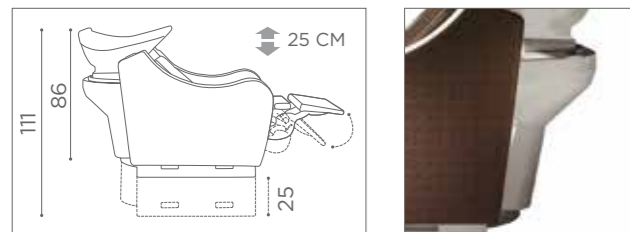

3 SEATER

	LEGREST	
	WU/190/B €6.199	WU/191/B €4.999
	WU/190/N €6.349	WU/191/N €5.149

WASH UNITS ICONWASH

COLOURS A ● BO

COLOURS A ● BO

COLOURS A ● BO

WASH UNITS GRAVITY

	LIFT LEGREST MASSAGE		LIFT LEGREST
	WU/155/B €3.749		WU/150/B €2.999
	WU/155/N €3.799		WU/150/N €3.049