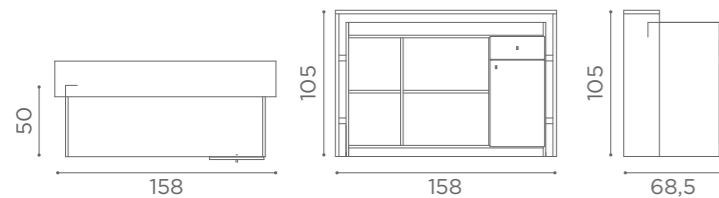

DESKS
MILLENNIUM

In photo:
Champagne 10

RD/037
€1.649

DESKS
DISCOVERY