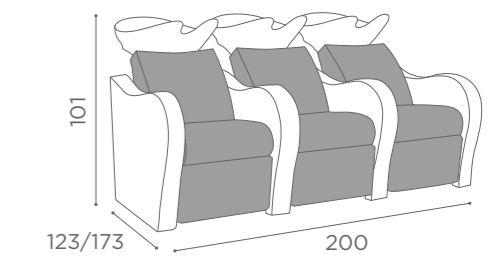

COLOURS A ● BO