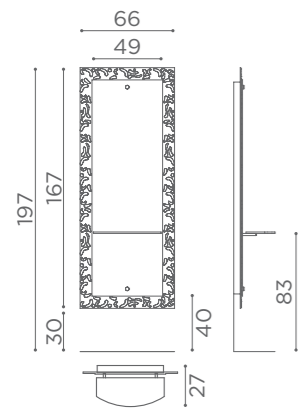

MI/202
€749