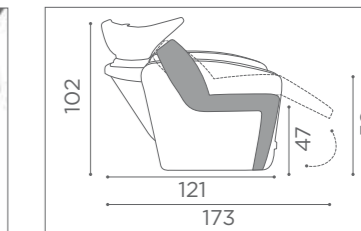

LEGREST MASSAGE		LEGREST	
	WU/160/B €3.599		WU/161/B €2.799	WU/162/B €2.199
	WU/160/N €3.649		WU/161/N €2.849	WU/162/N €2.249

In photo:
A Milk 61
B Tea 62