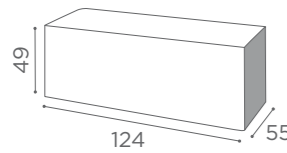

COLOURS A ○ B ●

In photo:
Milk 61
Strawberry
Milk K4