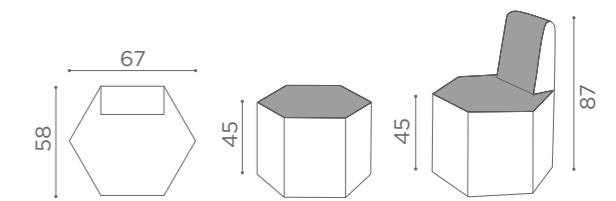

In photo:
Marine L2
Gold K6