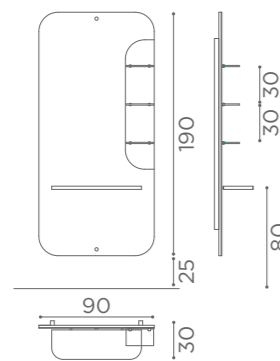

MI/522-10
€2.669