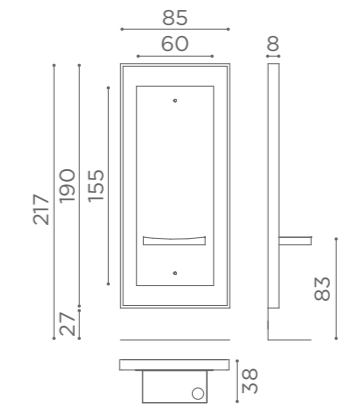

MIRRORS
SPACE

MIRRORS
PLATINUM