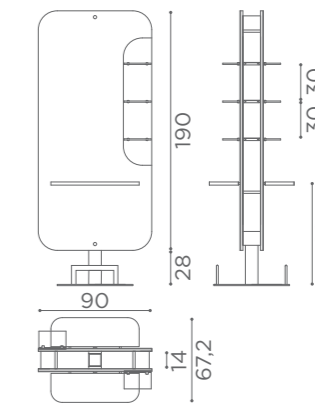

NAOMI+

★	R S	★
CH/171-4 €1.229	CH/171-4/R €1.279	CH/171-44 €1.379
	CH/171-4/S €1.279	

CHAIRS

RECLINING

MIRRORS
NEW YORK

MI/510-09
€999

MI/512-09
€2.669

MIRRORS
NEW YORK