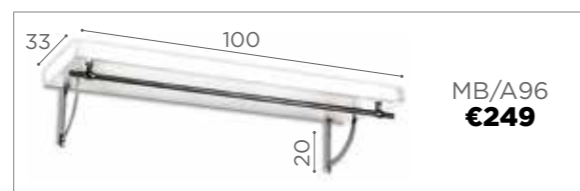

MB/A96
€249