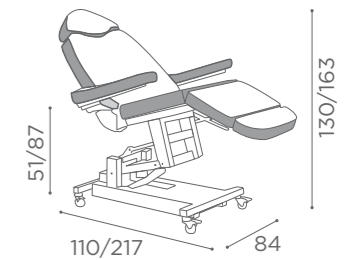

MB/P30-P
€119

In photo:
Vintage White G3

TREATMENT CHAIRS DALLAS

MB/P10
€2.999

MB/P11
€2.999

In photo:
A Hot Chocolate 60
B Milk 61

COLOURS A ○ B ●

PODO
PRESTIGE