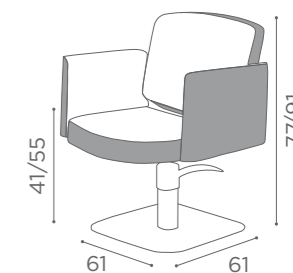

COLOURS A ● B ○

In photo:
A Bordeaux H8
B Milk 61

CHAIRS JULIA

	SWIVEL	PUMP	PUMP WITH BRAKE
★	CH/160-1 €699	CH/160-3 €899	CH/160-4 €949
R	CH/160-1/R €799	CH/160-3/R €949	CH/160-4/R €999
S	CH/160-1/S €799	CH/160-3/S €949	CH/160-4/S €999

COLOURS A ● B ○

In photo:
Honey L1

CHAIRS SQUARE

	SWIVEL	PUMP	PUMP WITH BRAKE
★	SH/890-1 €649	SH/890-3 €849	SH/890-4 €899
R	SH/890-1/R €749	SH/890-3/R €899	SH/890-4/R €949
S	SH/890-1/S €749	SH/890-3/S €899	SH/890-4/S €949