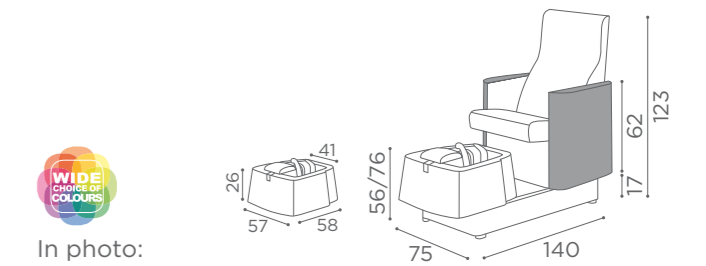

MB/PC160
€1.869

COLOURS A ○ B ●

In photo:
A Vintage White G3
B Vintage Blue K2

PODO
ATLANTIS

MB/PC250
€1.869

SHIATSU MASSAGE
MB/PC260
€2.599

MB/A95
€129

In photo:
A Marine L2
B Champagne 10