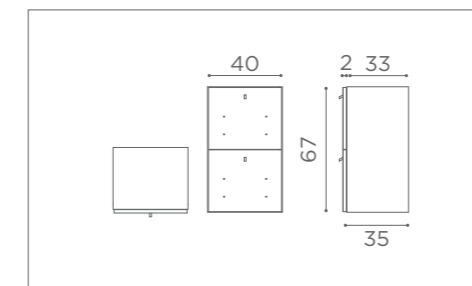

SATIN STEEL FRONT
MC/037-07
€399