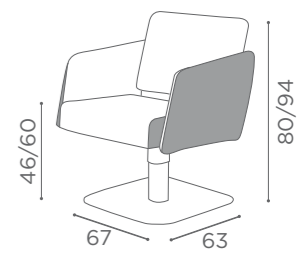

COLOURS A ● B ○

In photo:
Mango 53
Milk 61

CHAIRS KITE

	SWIVEL	PUMP	PUMP WITH BRAKE
★	SH/325-1 €449	SH/325-3 €649	SH/325-4 €699
Ⓜ	SH/325-1/R €549	SH/325-3/R €699	SH/325-4/R €749
Ⓢ	SH/325-1/S €549	SH/325-3/S €699	SH/325-4/S €749