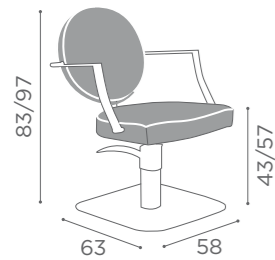

COLOURS A ● B ○

In photo:
A Gold K6
B White Damask 23