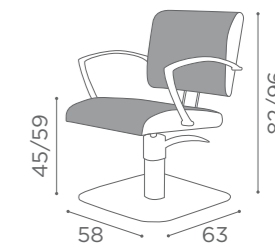

In photo:
A Mango 53
B Vintage Chocolate H9

COLOURS A ● B ○

CHAIRS NEXIA

	SWIVEL	PUMP	PUMP WITH BRAKE
★	SH/930-1 €549	SH/930-3 €749	SH/930-4 €799
R	SH/930-1/R €649	SH/930-3/R €799	SH/930-4/R €849
S	SH/930-1/S €649	SH/930-3/S €799	SH/930-4/S €849