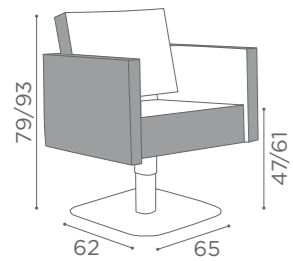

COLOURS A ● B ○

In photo:
Honey L1

CHAIRS SQUARE

	SWIVEL	PUMP	PUMP WITH BRAKE
★	SH/890-1 €649	SH/890-3 €849	SH/890-4 €899
R	SH/890-1/R €749	SH/890-3/R €899	SH/890-4/R €949
S	SH/890-1/S €749	SH/890-3/S €899	SH/890-4/S €949