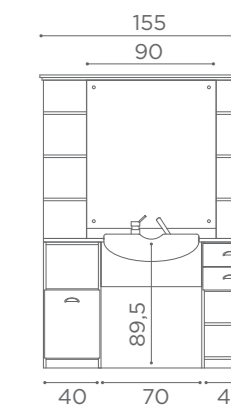

MM/101/B
€2.499

MM/101/N
€2.549

MM/110
€1.999

MM/111/B
€2.499

MM/111/N
€2.549

BARBER
TRIOMPHE
VINTAGE

BARBER HORIZON

SHINE
RT/091
€379