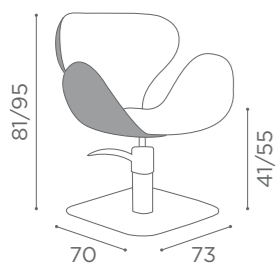

COLOURS A ● B ○

In photo:
A Vintage Tan G2
B Vintage White G3

CHAIRS TULIP

	SWIVEL	PUMP	PUMP WITH BRAKE
★	SH/300-1 €729	SH/300-3 €929	SH/300-4 €979
R	SH/300-1/R €829	SH/300-3/R €979	SH/300-4/R €1.029
S	SH/300-1/S €829	SH/300-3/S €979	SH/300-4/S €1.029