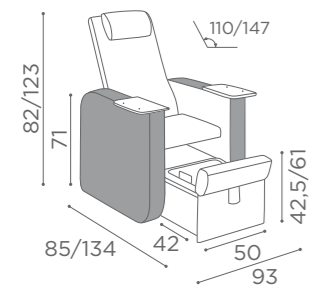

COLOURS A ○ B ●

In photo:
A Vintage White G3
B Vintage Blue K2