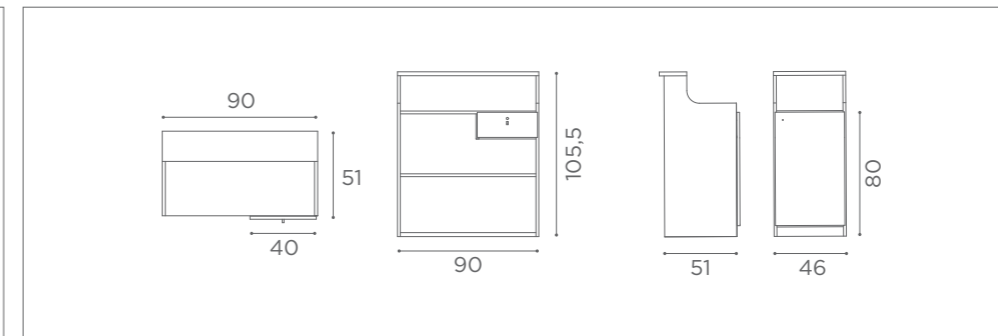

RD/276

DESKS
IMPACT+

In photo:
Vintage Black G1

SHELF ACC/084
€75
L60XW30cm

RD/290
€899

RD/300
€1.049

DESKS
ROMANCE

RD/280
€999