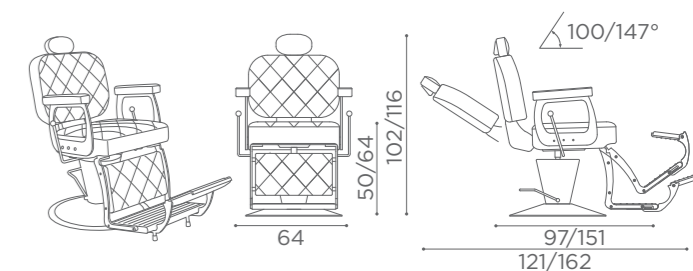

COLOURS A ● B ○

BARBER
ELITE

SH/267-6
€2.999

SH/268-6
€3.399

SH/297-6
€3.099

SH/298-6
€3.499

In photo:
Vintage Wine K7

BARBER
PREMIER WHITE