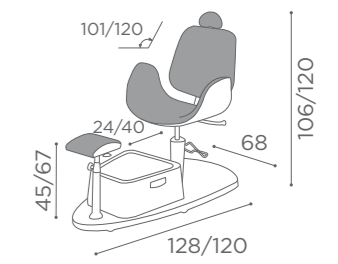

COLOURS A ○ B ●

PODO
PACIFIC

MB/PC150
€1.669

MB/A95
€129

COLOURS A ○ B ●

In photo:
A Chocolate Milk K3
B Milk 61

PODO
OASIS

MB/PC200
€1.539