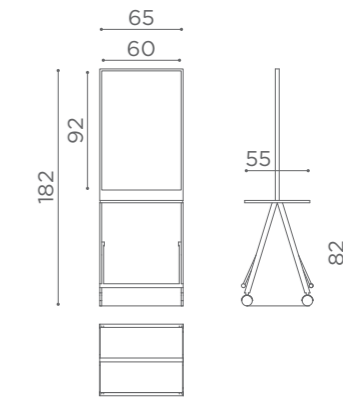

MIRRORS
SCUOLA