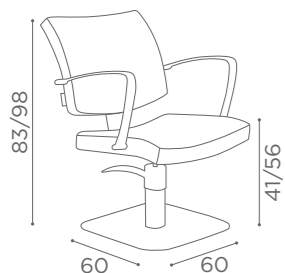

COLOURS A ● B ○

In photo:
A Vintage Brown F5
B Vintage White G3

CHAIRS HANNAH

	SWIVEL	PUMP	PUMP WITH BRAKE
★	CH/150-1 €679	CH/150-3 €879	CH/150-4 €929
R	CH/150-1/R €779	CH/150-3/R €929	CH/150-4/R €979
S	CH/150-1/S €779	CH/150-3/S €929	CH/150-4/S €979