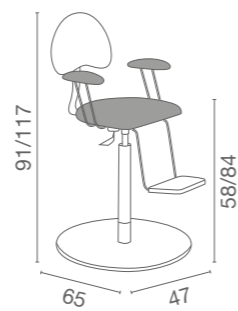

H: 64 / 84

Colore in foto/Colour in photo: Vintage Ash G4

Piccolo

LR/S030

€379

Colori
Colours
A ■ B □

Disponibile in 40 colori
Available in 40 colours

Colori in foto/Colours in photo: Milk 61 - Honey L1