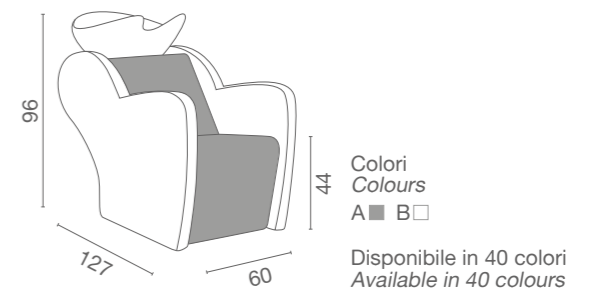

Colori
Colours
A ■ B □

Disponibile in 40 colori
Available in 40 colours

Onda

Colori in foto:
Colours in photo:
Vintage Brown F5
Vintage White G3

LR/W020/B

€849

		
	LR/W025/B €1.299	LR/W020/B €849
	LR/W025/N €1.339	LR/W020/N €889