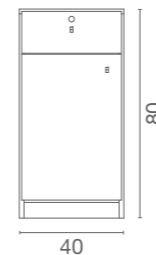

Carpi

LR/MC010
€199