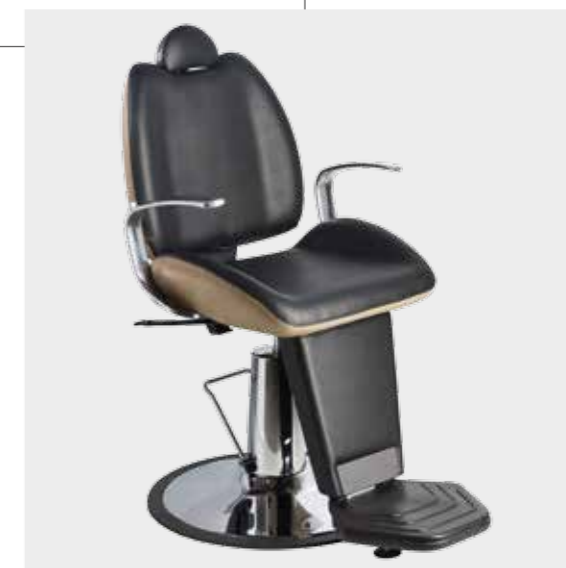

Musica

LR/M100-A

€319

Disponibile con LED
Available with LED
LR/AC040
€69

Sonora

LR/M045-B

€319

Figaro

Colori in foto:
Colours in photo:
Vintage Ash G4
Vintage Black G1

LR/BC650

€799

LR/BC600

€699

Colori
Colours
A ■ B □

Disponibile in 40 colori
Available in 40 colours

LR/W071/B
€1.599