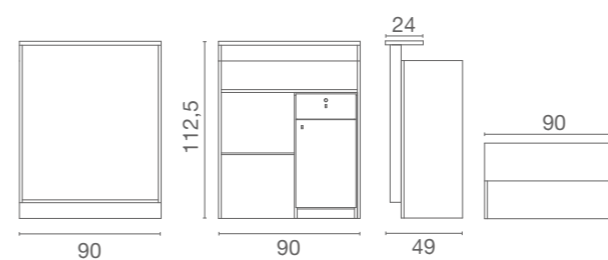

Colore in foto:
Colour in photo:
Vintage Ash G4

Disponibile in
40 colori
Available in
40 colours

Arena

LR/RD030
€629

Colore in foto:
Colour in photo:
Vintage White G3

Disponibile in
40 colori
Available in
40 colours