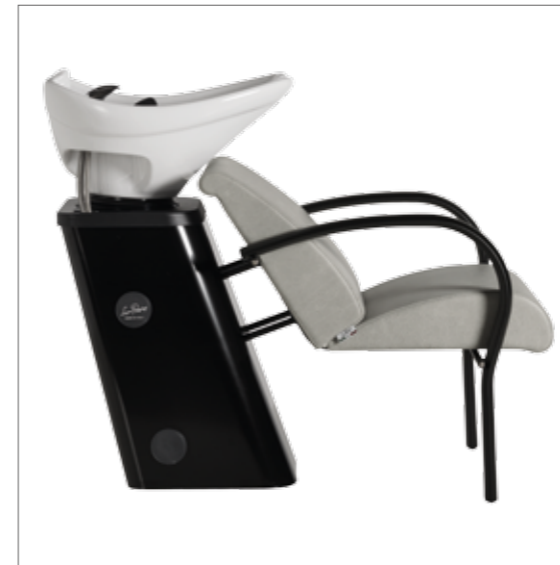

€719

	<p>LR/W035/B €719</p>
	<p>LR/W035/N €759</p>

Acqualine

Colore in foto:
Colour in photo:
Vintage Ice K8

LR/W015/B

€699

LR/W016/B

€899

ALZAGAMBE MANUALE MANUAL LEGREST		
	LR/W015/B €699	LR/W016/B €899
	LR/W015/N €739	LR/W016/N €939

LR/RD010
€419

LR/RD015
€419

LR/AC020
L 60 x W 30 cm
€49

Aida

Colore in foto:
Colour in photo:
Vintage Tan G2
Disponibile in 40 colori
Available in 40 colours