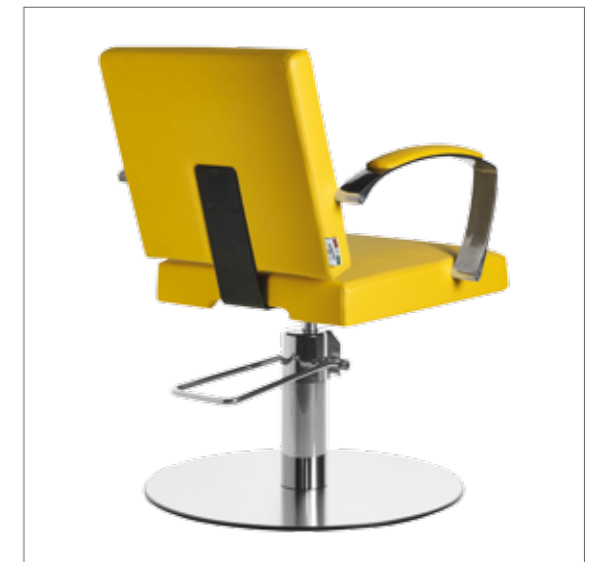

Colori
Colours
A ■ B □

Disponibile in 40 colori
Available in 40 colours

Diva

Colori in foto:
Colours in photo:
Vintage White G3
Vintage Grey K1

LR/C804

€349

COLONNA GIREVOLE
SWIVEL COLUMN

POMPA CON FRENO
PUMP WITH BRAKE

LR/C801
€319

LR/C804
€349

LR/C801/R
€389

LR/C804/R
€399

Colori
Colours
A ■ B □

Disponibile in 40 colori
Available in 40 colours

Diva+

Colori in foto:
Colours in photo:
Honey L1
Dark Grey G6

LR/C854

€359

COLONNA GIREVOLE
SWIVEL COLUMN

POMPA CON FRENO
PUMP WITH BRAKE

LR/C851
€329

LR/C854
€359

LR/C851/R
€399

LR/C854/R
€409