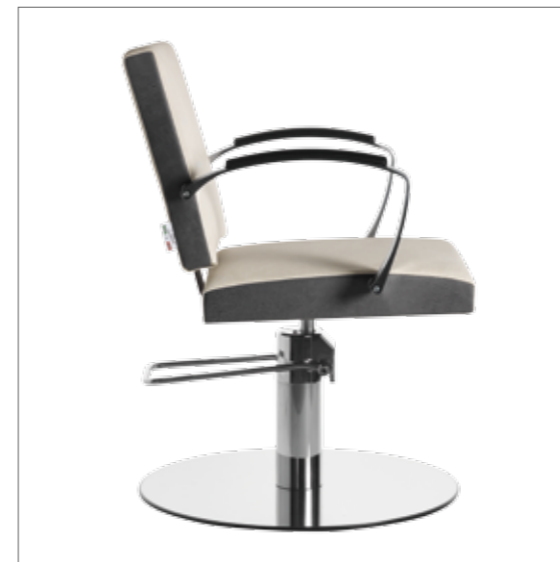

LR/C704

€399

COLONNA GIREVOLE
SWIVEL COLUMN

POMPA CON FRENO
PUMP WITH BRAKE

LR/C701
€369

LR/C704
€399

LR/C701/R
€439

LR/C704/R
€449

Colori
Colours
A ■ B □

Disponibile in 40 colori
Available in 40 colours

Diva

Colori in foto:
Colours in photo:
Vintage White G3
Vintage Grey K1

LR/C804

€349

COLONNA GIREVOLE
SWIVEL COLUMN

POMPA CON FRENO
PUMP WITH BRAKE