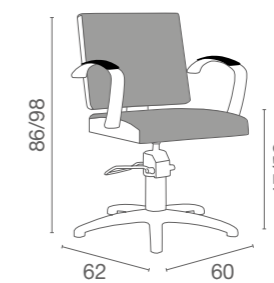

COLONNA GIREVOLE
SWIVEL COLUMN

POMPA CON FRENO
PUMP WITH BRAKE

LR/C801
€319

LR/C804
€349

LR/C801/R
€389

LR/C804/R
€399