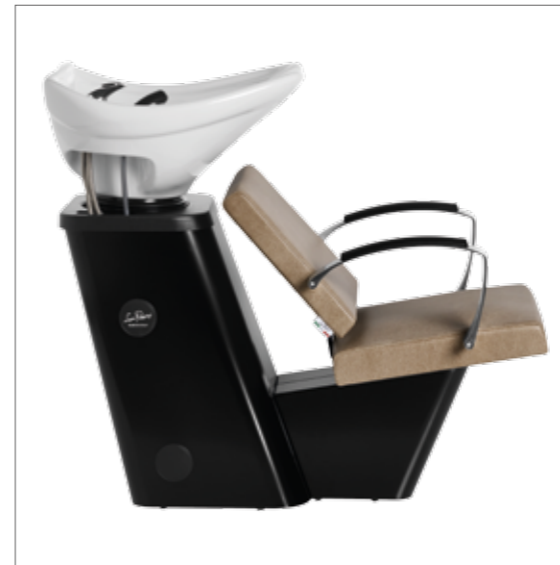

Riva

Colore in foto:
Colour in photo:
Vintage Ash G4

LR/W030/B

€699

	LR/W030/B €699
	LR/W030/N €739