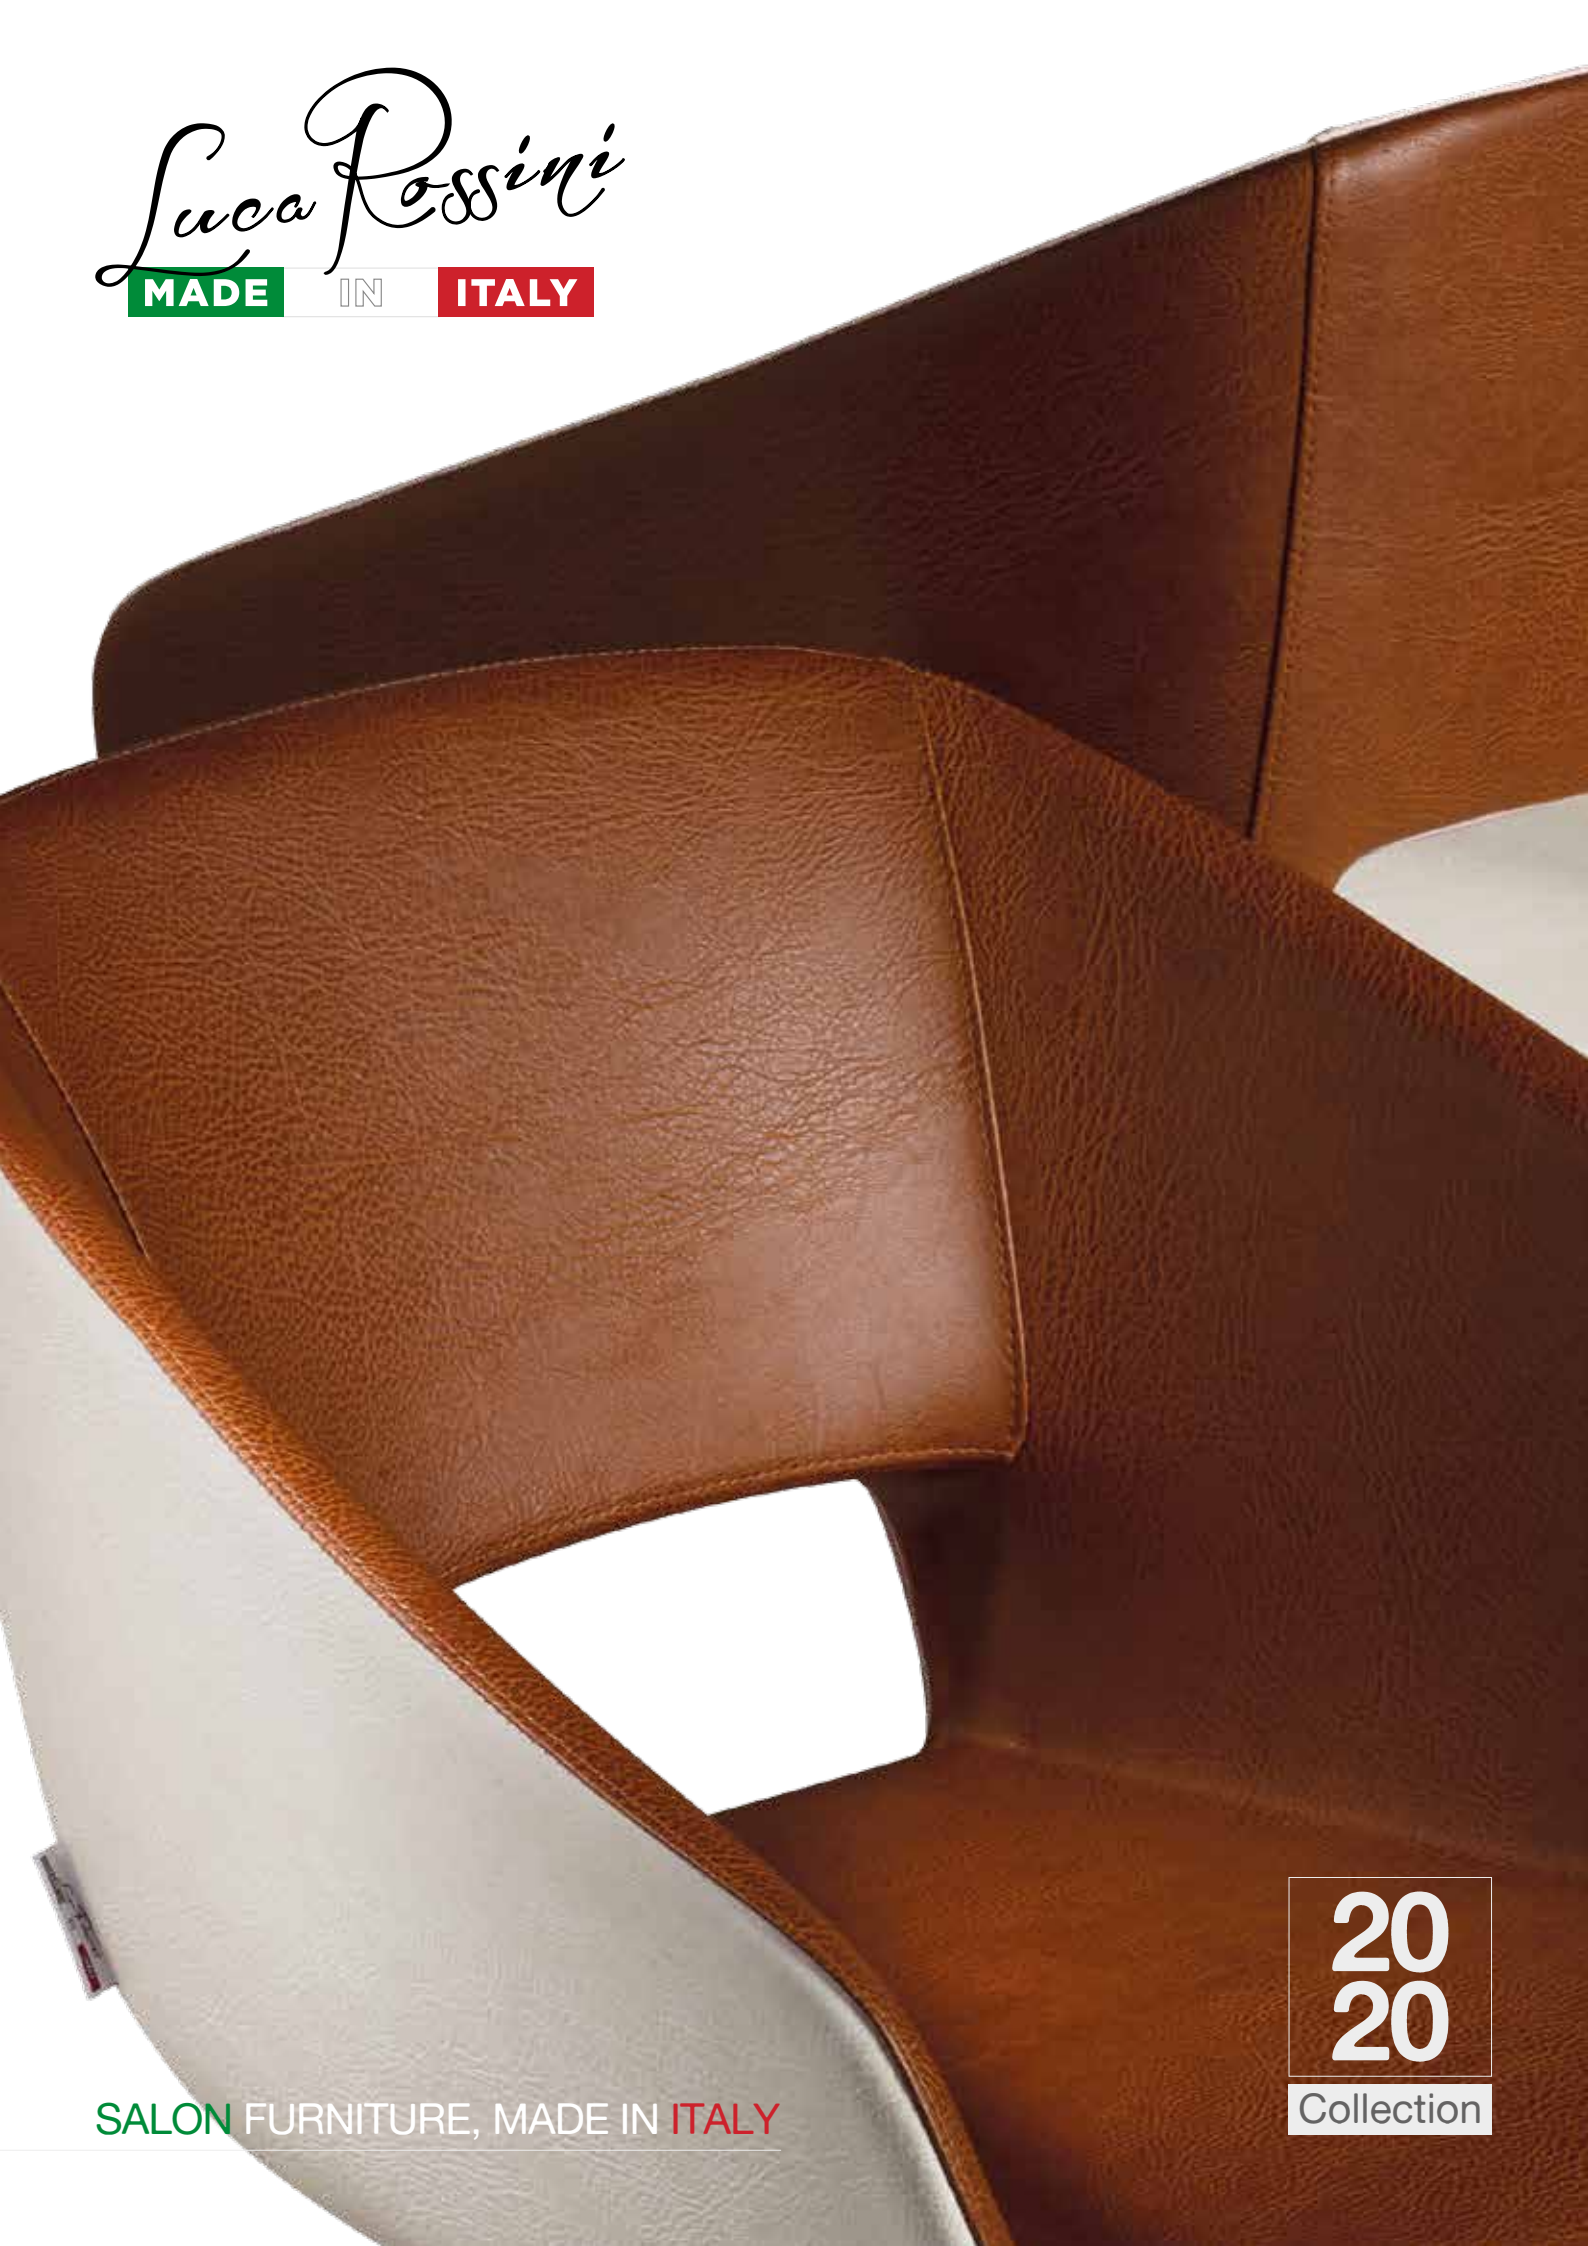

Luca Rossini
MADE IN ITALY

SALON FURNITURE, MADE IN **ITALY**

**20
20**

Collection

Luca Rossini
MADE IN ITALY

**20
20**
Collection
Europe

Aurora

Colori in foto:
Colours in photo:
Champagne 10
Marine L2