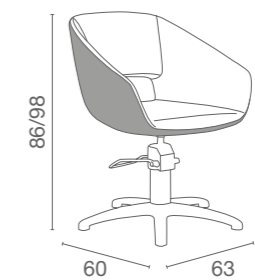

COLONNA GIREVOLE
SWIVEL COLUMN

POMPA CON FRENO
PUMP WITH BRAKE

LR/C901
€369

LR/C904
€399

LR/C901/R
€439

LR/C904/R
€449