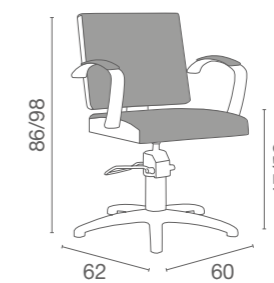

LR/C854

€359

COLONNA GIREVOLE
SWIVEL COLUMN

POMPA CON FRENO
PUMP WITH BRAKE

LR/C851
€329

LR/C854
€359

LR/C851/R
€399

LR/C854/R
€409