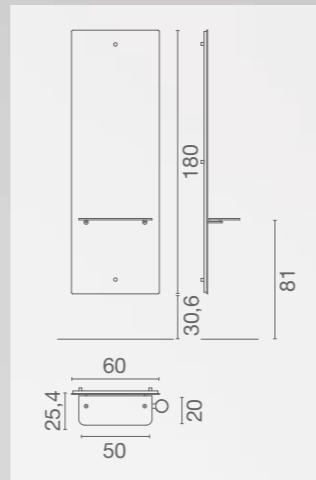

LR/C304
€299

LR/C301/R
€339

LR/C304/R
€349

Colori
Colours
A ■ B □

Disponibile in 40 colori
Available in 40 colours

Motivo

LR/M060-A

€399