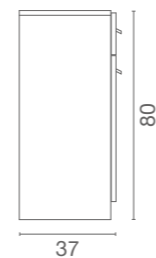

Carpi

LR/MC010
€199