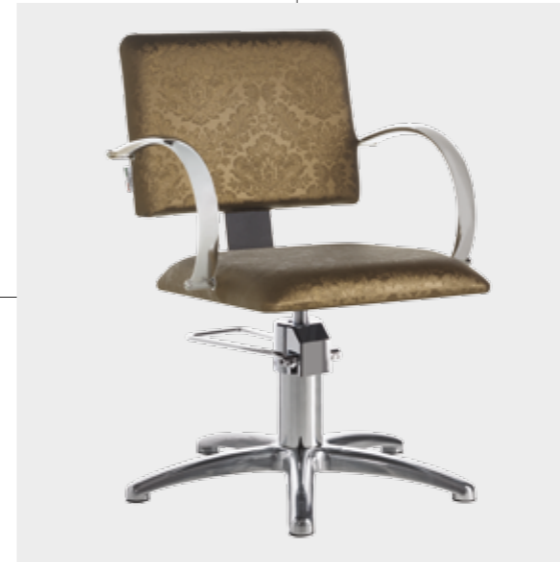

LR/C104

€349

COLONNA GIREVOLE
SWIVEL COLUMN

POMPA CON FRENO
PUMP WITH BRAKE

LR/C101
€319

LR/C104
€349

LR/C101/R
€389

LR/C104/R
€399