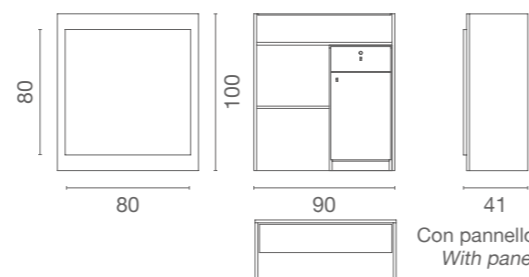

Aida

Colore in foto:
Colour in photo:
Vintage Tan G2
Disponibile in 40 colori
Available in 40 colours

Con pannello e LED
With panel and LED

Verona

LR/RD040
€899

Colore in foto:
Colour in photo:
Vintage Ash G4

Disponibile in
40 colori
Available in
40 colours

Arena

LR/RD030
€629

Colore in foto:
Colour in photo:
Vintage White G3

Disponibile in
40 colori
Available in
40 colours