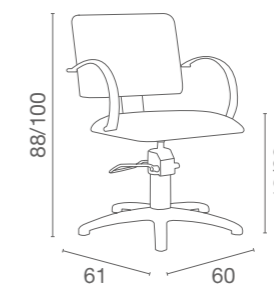

LR/C104

€349

COLONNA GIREVOLE
SWIVEL COLUMN

POMPA CON FRENO
PUMP WITH BRAKE

LR/C101
€319

LR/C104
€349

LR/C101/R
€389

LR/C104/R
€399