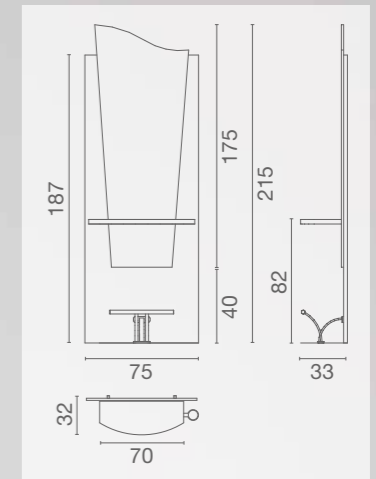

Venezia

LR/M070-B

€339

Disponibile con LED
Available with LED
LR/AC040
€69