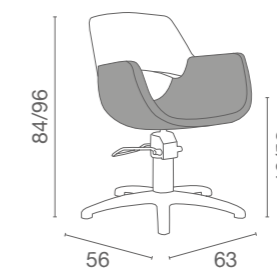

COLONNA GIREVOLE
SWIVEL COLUMN

POMPA CON FRENO
PUMP WITH BRAKE

LR/C501
€369

LR/C504
€399

LR/C501/R
€439

LR/C504/R
€449