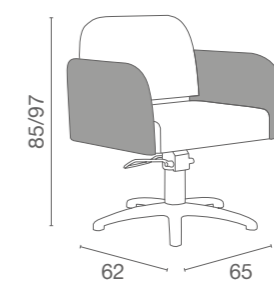

COLONNA GIREVOLE
SWIVEL COLUMN

POMPA CON FRENO
PUMP WITH BRAKE

LR/C301
€269

LR/C304
€299

LR/C301/R
€339

LR/C304/R
€349