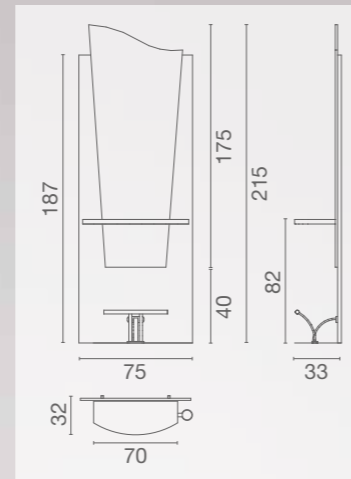

Venezia

LR/M080-D

€339

Disponibile con LED
Available with LED
LR/AC040
€69