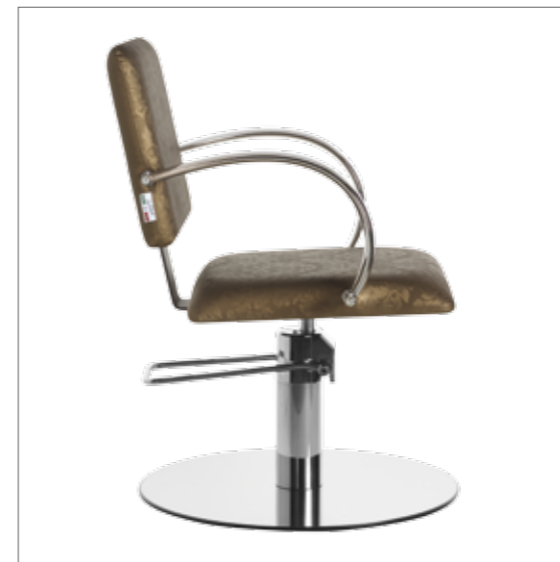

LR/C104

€349

COLONNA GIREVOLE
SWIVEL COLUMN

POMPA CON FRENO
PUMP WITH BRAKE

LR/C101
€319

LR/C104
€349

LR/C101/R
€389

LR/C104/R
€399