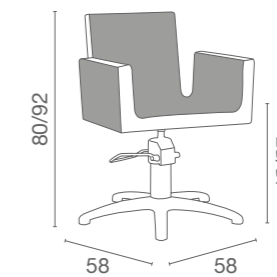

LR/C404

€429

COLONNA GIREVOLE
SWIVEL COLUMN

POMPA CON FRENO
PUMP WITH BRAKE

LR/C401
€399

LR/C404
€429

LR/C401/R
€469

LR/C404/R
€479