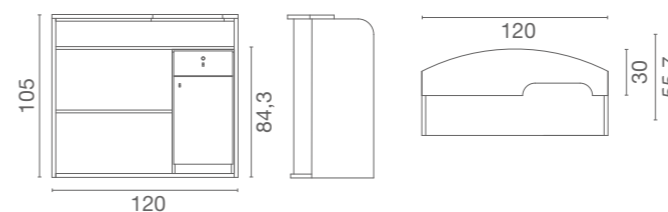

Verona

LR/RD040
€899

Colore in foto:
Colour in photo:
Vintage Ash G4

Disponibile in
40 colori
Available in
40 colours