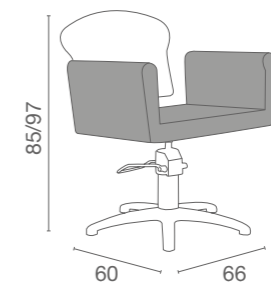

COLONNA GIREVOLE
SWIVEL COLUMN

POMPA CON FRENO
PUMP WITH BRAKE

LR/C201
€269

LR/C204
€299

LR/C201/R
€339

LR/C204/R
€349