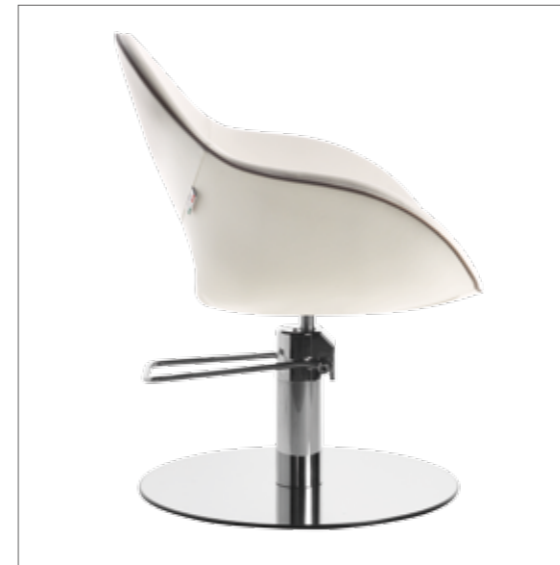

LR/C501
€369

LR/C504
€399

LR/C501/R
€439

LR/C504/R
€449

Colori
Colours
A ■ B □

Disponibile in 40 colori
Available in 40 colours

Emilia

Colori in foto:
Colours in photo:
Milk 61
Brown Lace F8

LR/C604

€399

COLONNA GIREVOLE
SWIVEL COLUMN

POMPA CON FRENO
PUMP WITH BRAKE

LR/C601
€369

LR/C604
€399

LR/C601/R
€439

LR/C604/R
€449