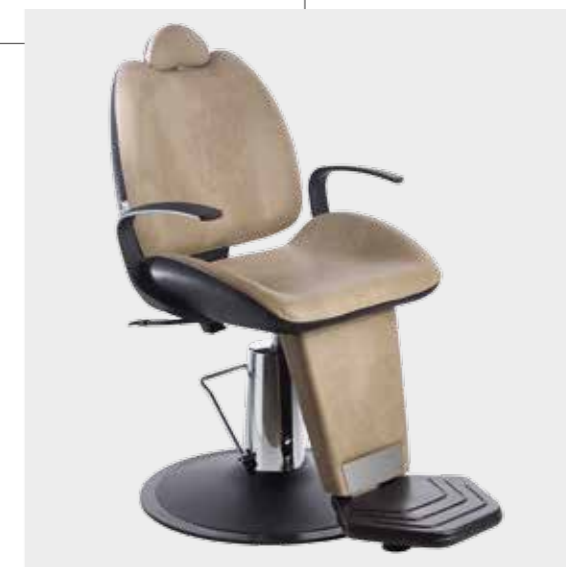

Colori in foto:
Colours in photo:
Vintage Ash G4
Vintage Black G1

LR/BC650

€799

LR/BC600

€699

Colori
Colours
A ■ B □

Disponibile in 40 colori
Available in 40 colours

LR/W071/B
€1.599