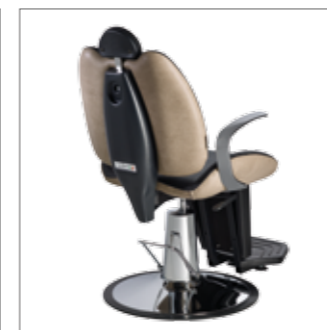

Musica

LR/M100-A

€319

Disponibile con LED
Available with LED
LR/AC040
€69

Sonora

LR/M045-B

€319

Figaro

Colori in foto:
Colours in photo:
Vintage Ash G4
Vintage Black G1

LR/BC650

€799

LR/BC600

€699

Colori
Colours
A ■ B □

Disponibile in 40 colori
Available in 40 colours

LR/W071/B
€1.599