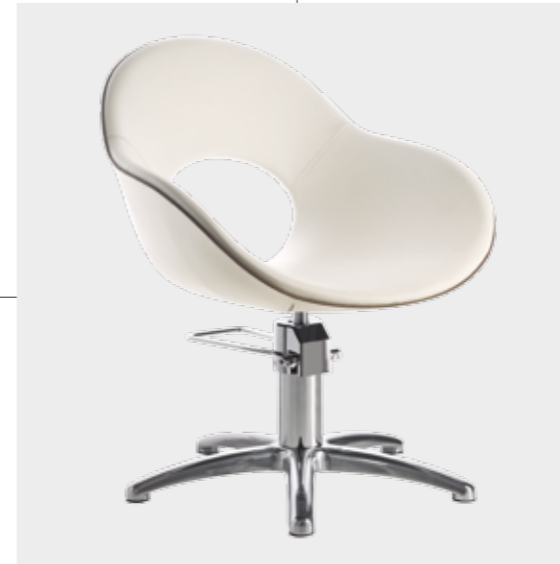

LR/C604

€399