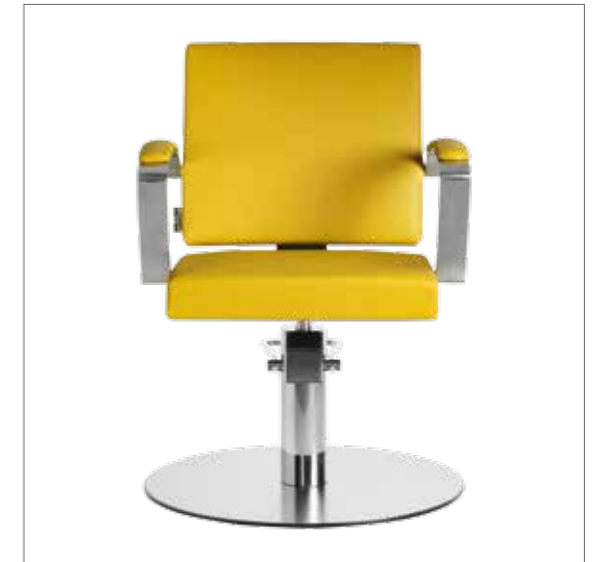

LR/C801
€319

LR/C804
€349

LR/C801/R
€389

LR/C804/R
€399

Colori
Colours
A ■ B □

Disponibile in 40 colori
Available in 40 colours

Diva+

Colori in foto:
Colours in photo:
Honey L1
Dark Grey G6

LR/C854

€359

COLONNA GIREVOLE
SWIVEL COLUMN

POMPA CON FRENO
PUMP WITH BRAKE

LR/C851
€329

LR/C854
€359

LR/C851/R
€399

LR/C854/R
€409