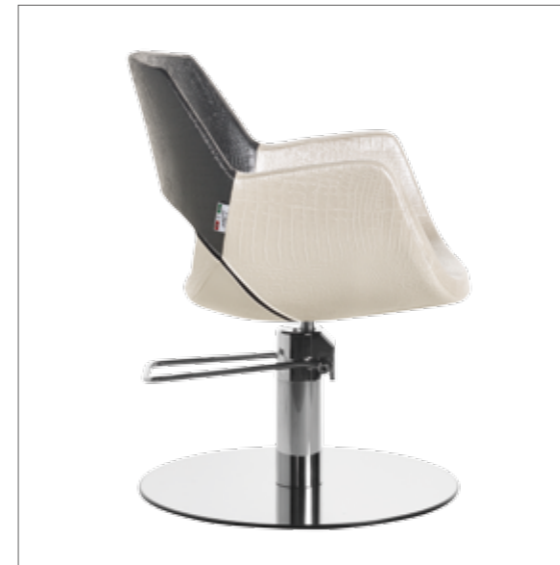

LR/C504

€399