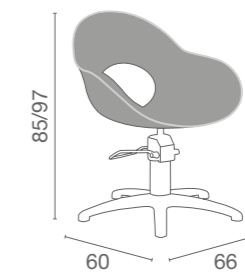

LR/C604

€399

COLONNA GIREVOLE
SWIVEL COLUMN

POMPA CON FRENO
PUMP WITH BRAKE

LR/C601
€369

LR/C604
€399

LR/C601/R
€439

LR/C604/R
€449