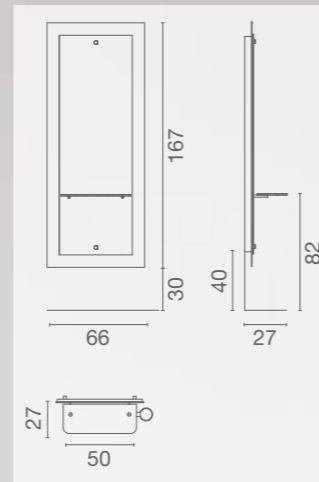

Murano

LR/M090-A

€319

Disponibile con LED
Available with LED
LR/AC050
€69