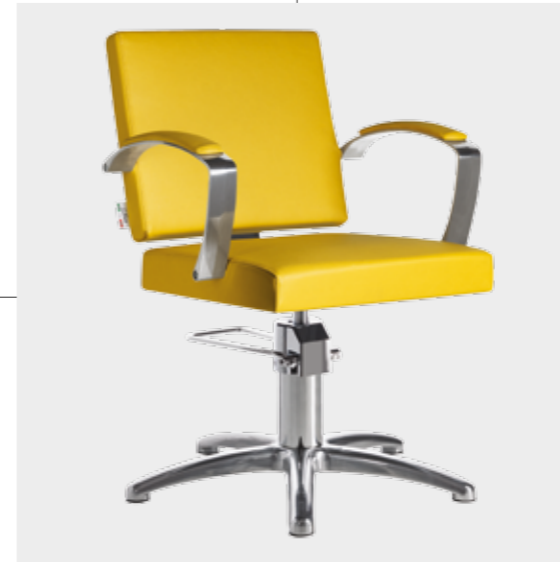

LR/C801
€319

LR/C804
€349

LR/C801/R
€389

LR/C804/R
€399

Colori
Colours
A ■ B □

Disponibile in 40 colori
Available in 40 colours

Diva+

Colori in foto:
Colours in photo:
Honey L1
Dark Grey G6

LR/C854

€359

COLONNA GIREVOLE
SWIVEL COLUMN

POMPA CON FRENO
PUMP WITH BRAKE

LR/C851
€329

LR/C854
€359

LR/C851/R
€399

LR/C854/R
€409