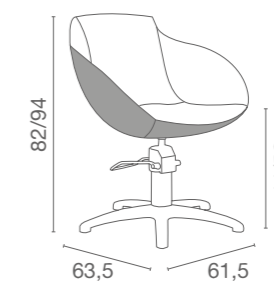

LR/C704

€399

COLONNA GIREVOLE
SWIVEL COLUMN

POMPA CON FRENO
PUMP WITH BRAKE

LR/C701
€369

LR/C704
€399

LR/C701/R
€439

LR/C704/R
€449