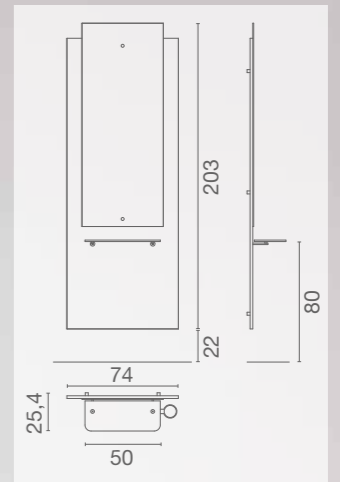

Musica

LR/M100-A

€319

Disponibile con LED
Available with LED
LR/AC040
€69