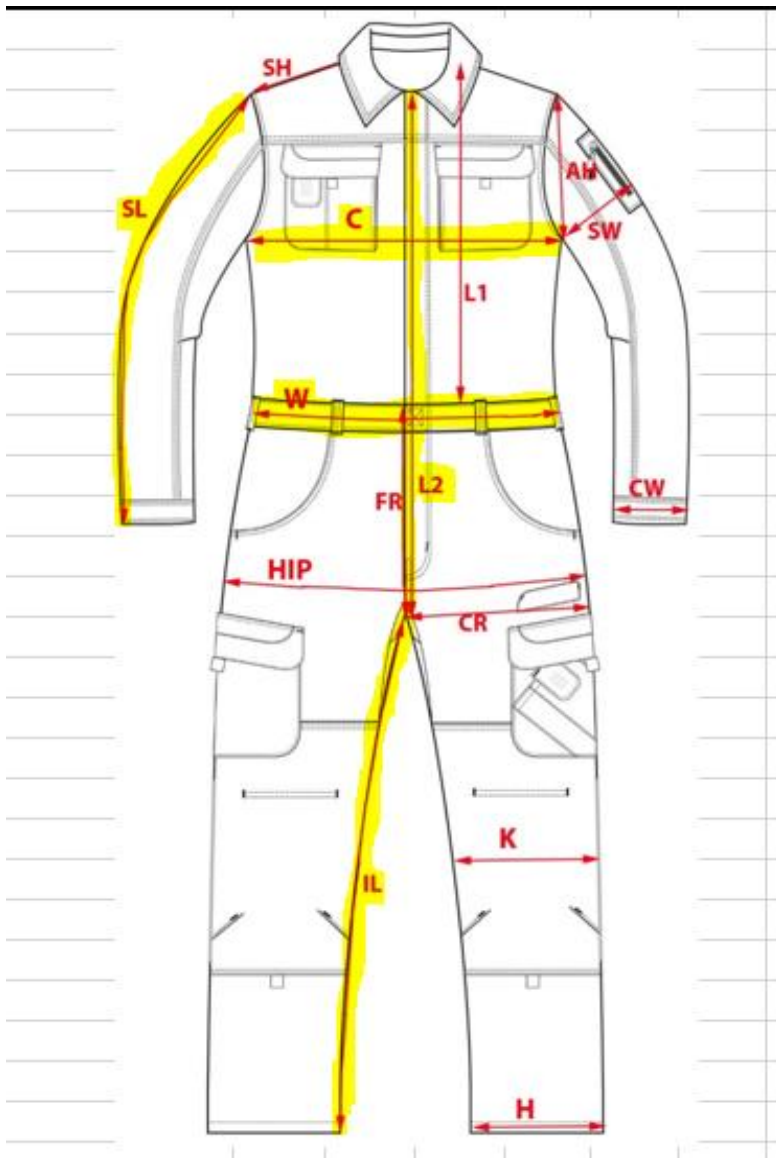

## OVERALL SIZE CHART

Code	Doublesizes in cm	XS	S	M	L	XL
		40 /42	44 /46	48 /50	52 /54	56 /58
C	Chest 1/2	54	58	62	66	70
W	Waist 1/2 - stretched	44	48	52	56	60
IL	Inside length (Inseam)	81	81	81	82	82
SL	Sleeve length included cuffs	61	62	62	64	64
L2	Length from neck drop to Crotch	72	74	76	78.5	79.5

Below please find the information to 'how to measure'. I've highlighted the measurements from above in yellow

2XL	3XL
60 /62	64 /66
75	80
65	70
85	85
64	65
80.5	81

llow: