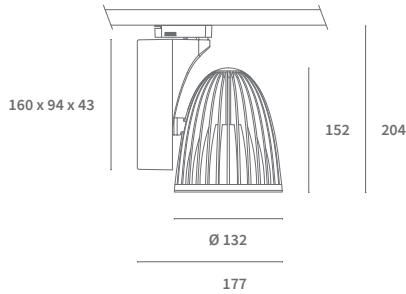

PRODUCT LIST

Article No.	Product Name	Color	LED Lumen	CCT	CRI	LED Power	Reflector
2.11.1494	Froxen	Grey	3100lm	3000K	>90Ra	24W	38°
2.11.0570	Froxen	White	3100lm	3000K	>90Ra	24W	38°
2.11.0464	Froxen	Black	3100lm	3000K	>90Ra	24W	38°
2.11.0421	Froxen	Grey	5300lm	3000K	>90Ra	42W	38°
2.11.0422	Froxen	White	5300lm	3000K	>90Ra	42W	38°
2.11.0423	Froxen	Black	5300lm	3000K	>90Ra	42W	38°

Also available: CRI >80Ra

This is a small selection from our portfolio. Please contact us for a suitable solution for your lighting project.

AVAILABLE BEAM ANGLES

Article No.	Description
5.14.0153	Reflector 18° for Froxen
5.14.0154	Reflector 28° for Froxen
5.14.0156	Reflector 60° for Froxen

ALSO AVAILABLE

Article No.	Description
See page 186	3-Phase Tracks and accessories
-----	DALI Dimmable Driver