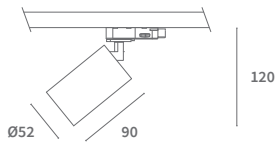

PRODUCT LIST

Article No.	Product Name	Color	Lumen	CCT	CRI	LED Power	Reflector
2.17.2054	Galex II	Grey	544lm	2700K	>90Ra	7.6W	30°
2.17.2055	Galex II	Grey	560lm	3000K	>90Ra	7.6W	30°
2.17.2056	Galex II	Grey	611lm	4000K	>90Ra	7.6W	30°
2.17.2057	Galex II	White	544lm	2700K	>90Ra	7.6W	30°
2.17.2058	Galex II	White	560lm	3000K	>90Ra	7.6W	30°
2.17.2059	Galex II	White	611lm	4000K	>90Ra	7.6W	30°
2.17.2060	Galex II	Black	544lm	2700K	>90Ra	7.6W	30°
2.17.2061	Galex II	Black	560lm	3000K	>90Ra	7.6W	30°
2.17.2062	Galex II	Black	611lm	4000K	>90Ra	7.6W	30°

ALSO AVAILABLE

Article No.	Description
See page 186	3-Phase Tracks and accessories
2.01.1015	Lens 15° for Galex II