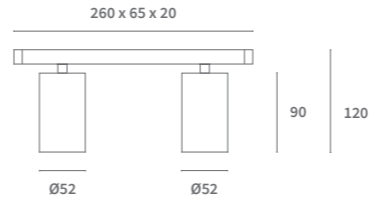

* Due to the 230V frequency of 50Hz, some people may experience discomfort caused by the strobe effect of the light.

Galex II 7.6W 3000K (per spot head)

H [m]	[lux]	Beam [Ø cm]	Field [Ø cm]
1	1372	58	89
2	343	116	179
3	152	174	268
4	86	232	358
5	55	290	447

Beam (50%) Angle: 32° Field (10%) Angle: 48°

PRODUCT LIST

Article No.	Product Name	Color	LED Lumen	CCT	CRI	LED Power	Lens
2.17.2048	Galex II Adjustable 2-light	White	2 x 544lm	2700K	>90Ra	2 x 7.6W	30°
2.17.2051	Galex II Adjustable 2-light	Black	2 x 544lm	2700K	>90Ra	2 x 7.6W	30°
2.17.2049	Galex II Adjustable 2-light	White	2 x 560lm	3000K	>90Ra	2 x 7.6W	30°
2.17.2052	Galex II Adjustable 2-light	Black	2 x 560lm	3000K	>90Ra	2 x 7.6W	30°