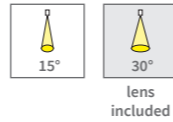

Galex II

Ceiling Mounted
Adjustable 2-light

LED Power	2 x 7.6W		
CRI	>90Ra		
CCT	2700K	3000K	4000K
LED Lumen	2 x 544lm	2 x 560lm	2 x 611lm
LED Efficacy	71lm/W	73lm/W	80lm/W
LOR	>90%		
Driver	Dimmable 230V LED*		
Dimmable with	Leading / Trailing Edge Dimmer		

* Due to the 230V frequency of 50Hz, some people may experience discomfort caused by the strobe effect of the light.

Galex II 7.6W 3000K (per spot head)

H [m]	[lux]	Beam [Ø cm]	Field [Ø cm]
1	1372	58	89
2	343	116	179
3	152	174	268
4	86	232	358
5	55	290	447