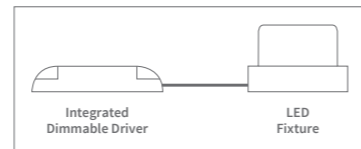

Galex II

Ceiling Mounted
Adjustable 2-light

LED Power	2 x 7.6W		
CRI	>90Ra		
CCT	2700K	3000K	4000K
LED Lumen	2 x 544lm	2 x 560lm	2 x 611lm
LED Efficacy	71lm/W	73lm/W	80lm/W
LOR	>90%		
Driver	Dimmable 230V LED*		
Dimmable with	Leading / Trailing Edge Dimmer		

* Due to the 230V frequency of 50Hz, some people may experience discomfort caused by the strobe effect of the light.

Galex II 7.6W 3000K (per spot head)

H [m]	[lux]	Beam [Ø cm]	Field [Ø cm]
1	1372	58	89
2	343	116	179
3	152	174	268
4	86	232	358
5	55	290	447

Beam (50%) Angle: 32° Field (10%) Angle: 48°

PRODUCT LIST

Article No.	Product Name	Color	LED Lumen	CCT	CRI	LED Power	Lens
2.17.2048	Galex II Adjustable 2-light	White	2 x 544lm	2700K	>90Ra	2 x 7.6W	30°
2.17.2051	Galex II Adjustable 2-light	Black	2 x 544lm	2700K	>90Ra	2 x 7.6W	30°
2.17.2049	Galex II Adjustable 2-light	White	2 x 560lm	3000K	>90Ra	2 x 7.6W	30°
2.17.2052	Galex II Adjustable 2-light	Black	2 x 560lm	3000K	>90Ra	2 x 7.6W	30°