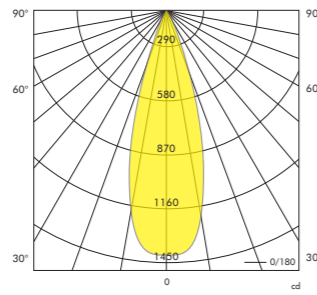

Galex II

Ceiling Mounted
Adjustable 2-light

LED Power	2 x 7.6W		
CRI	>90Ra		
CCT	2700K	3000K	4000K
LED Lumen	2 x 544lm	2 x 560lm	2 x 611lm
LED Efficacy	71lm/W	73lm/W	80lm/W
LOR	>90%		
Driver	Dimmable 230V LED*		
Dimmable with	Leading / Trailing Edge Dimmer		

* Due to the 230V frequency of 50Hz, some people may experience discomfort caused by the strobe effect of the light.

Galex II 7.6W 3000K (per spot head)

H [m]	[lux]	Beam [Ø cm]	Field [Ø cm]
1	1372	58	89
2	343	116	179
3	152	174	268
4	86	232	358
5	55	290	447

Beam (50%) Angle: 32° Field (10%) Angle: 48°

PRODUCT LIST

Article No.	Product Name	Color	LED Lumen	CCT	CRI	LED Power	Lens
2.17.2048	Galex II Adjustable 2-light	White	2 x 544lm	2700K	>90Ra	2 x 7.6W	30°
2.17.2051	Galex II Adjustable 2-light	Black	2 x 544lm	2700K	>90Ra	2 x 7.6W	30°
2.17.2049	Galex II Adjustable 2-light	White	2 x 560lm	3000K	>90Ra	2 x 7.6W	30°
2.17.2052	Galex II Adjustable 2-light	Black	2 x 560lm	3000K	>90Ra	2 x 7.6W	30°