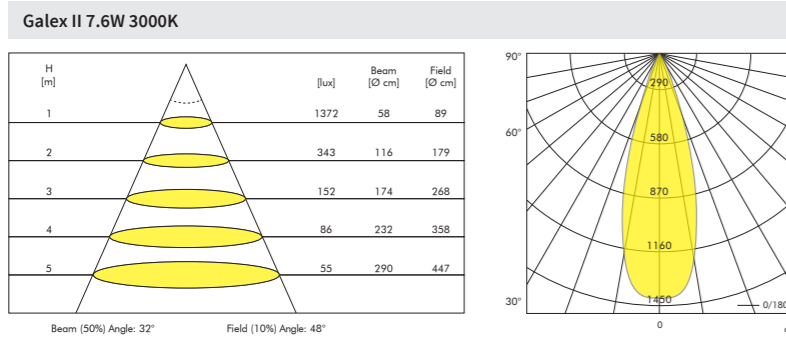

ALSO AVAILABLE							
Article No.	Product Name	Color	LED Lumen	CCT	CRI	LED Power	Lens
2.01.1015	Lens 15° for Galex II Adjustable						
2.17.2036*	Galex II Adjustable 1-light	Grey	544lm	2700K	>90Ra	7.6W	30°
2.17.2037*	Galex II Adjustable 1-light	Grey	560lm	3000K	>90Ra	7.6W	30°
2.17.2038*	Galex II Adjustable 1-light	Grey	611lm	4000K	>90Ra	7.6W	30°
2.17.2041*	Galex II Adjustable 1-light	White	611lm	4000K	>90Ra	7.6W	30°
2.17.2044*	Galex II Adjustable 1-light	Black	611lm	4000K	>90Ra	7.6W	30°

* Minimum order quantity: 50 units