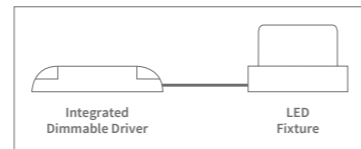

PRODUCT LIST							
Article No.	Product Name	Color	LED Lumen	CCT	CRI	LED Power	Lens
2.17.2039	Galex II Adjustable 1-light	White	544lm	2700K	>90Ra	7.6W	30°
2.17.2042	Galex II Adjustable 1-light	Black	544lm	2700K	>90Ra	7.6W	30°
2.17.2040	Galex II Adjustable 1-light	White	560lm	3000K	>90Ra	7.6W	30°
2.17.2043	Galex II Adjustable 1-light	Black	560lm	3000K	>90Ra	7.6W	30°

Galex II

Ceiling Mounted
Adjustable 1-light

LED Power	7.6W		
CRI	>90Ra		
CCT	2700K	3000K	4000K
LED Lumen	544lm	560lm	611lm
LED Efficacy	71lm/W	73lm/W	80lm/W
LOR	>90%		
Driver	Dimmable 230V LED*		
Dimmable with	Leading / Trailing Edge Dimmer		

* Due to the 230V frequency of 50Hz, some people may experience discomfort caused by the strobe effect of the light.

ALSO AVAILABLE							
Article No.	Product Name	Color	LED Lumen	CCT	CRI	LED Power	Lens
2.01.1015	Lens 15° for Galex II Adjustable						
2.17.2036*	Galex II Adjustable 1-light	Grey	544lm	2700K	>90Ra	7.6W	30°
2.17.2037*	Galex II Adjustable 1-light	Grey	560lm	3000K	>90Ra	7.6W	30°
2.17.2038*	Galex II Adjustable 1-light	Grey	611lm	4000K	>90Ra	7.6W	30°
2.17.2041*	Galex II Adjustable 1-light	White	611lm	4000K	>90Ra	7.6W	30°
2.17.2044*	Galex II Adjustable 1-light	Black	611lm	4000K	>90Ra	7.6W	30°

* Minimum order quantity: 50 units