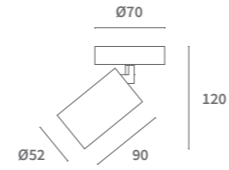

PRODUCT LIST							
Article No.	Product Name	Color	LED Lumen	CCT	CRI	LED Power	Lens
2.17.2039	Galex II Adjustable 1-light	White	544lm	2700K	>90Ra	7.6W	30°
2.17.2042	Galex II Adjustable 1-light	Black	544lm	2700K	>90Ra	7.6W	30°
2.17.2040	Galex II Adjustable 1-light	White	560lm	3000K	>90Ra	7.6W	30°
2.17.2043	Galex II Adjustable 1-light	Black	560lm	3000K	>90Ra	7.6W	30°