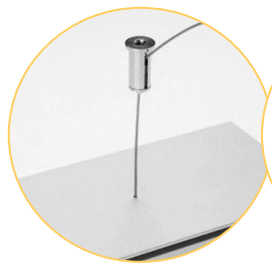

Base plates for
100 and 150 profile
10 x 60 cm center
hole Art.:
60444

Base plates for
100 and 150 profile
10 x 40 cm
center hole
Art.: 60442

Base plates for
100 and 150 profile
10 x 60 cm
back hole
Art. : 60445

Base plates for
100 and 150 profile
10 x 40 cm
back hole
Art. : 60443

Lateral Delta Feet
Art. : 60171

Wall holder
100 profile
Art. : 60184

Wall holder
150 profile
Art. : 60164
+ Art. : 60271

Ceiling hanger with
wire rope
Art. : 60502 + 60503

Base plates for
100 and 150 profile
15 x 45 cm
center hole
Art. : 60404

Profile connector
55er profile
Art. : 60847

Folding profile
connector
100 profile
Art. : 60211

Folding profile
connector
150 profile
Art. : 60223

variants

Wall-mounted, freestanding, suspended from the ceiling

assembly

Lighting technology lateral radiation largely pre-assembled
Easy plug-and-play mounting of disassembled parts (without electrician)
Schuko plug pre-mounted (white, 2m cable). VDE compliant.