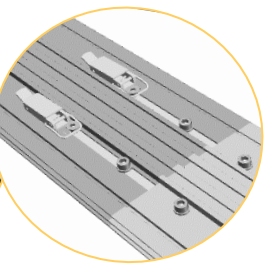

Base plates for
100 and 150 profile
10 x 60 cm center
hole Art.:
60444

Base plates for
100 and 150 profile
10 x 40 cm
center hole
Art.: 60442

Base plates for
100 and 150 profile
10 x 60 cm
back hole
Art. : 60445

Base plates for
100 and 150 profile
10 x 40 cm
back hole
Art. : 60443

Lateral Delta Feet
Art. : 60171

Wall holder
100 profile
Art. : 60184

Wall holder
150 profile
Art. : 60164
+ Art. : 60271

Ceiling hanger with
wire rope
Art. : 60502 + 60503

Base plates for
100 and 150 profile
15 x 45 cm
center hole
Art. : 60404

Profile connector
55er profile
Art. : 60847

Folding profile
connector
100 profile
Art. : 60211

Folding profile
connector
150 profile
Art. : 60223

variants

Wall-mounted, freestanding, suspended from the ceiling

assembly

Lighting technology lateral radiation largely pre-assembled
Easy plug-and-play mounting of disassembled parts (without electrician)
Schuko plug pre-mounted (white, 2m cable). VDE compliant.