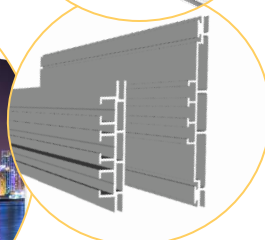

Textile clamping frame LED Modul

Light box solution from S to XL in an elegant aluminum profile with a bright illumination of approx. 1600 lux. The system can be set up quickly and easily.

CONSTRUCTION

LED modules
3 and 9

One-sided and double-sided illumination

Plug-and-play plug-ins

Depths:
Primex 100er profile
Art.: 60971
Primex 150er profile new
Art.: 61214

EQUIPMENT

claplock corner connector
100er profile
Art.: 60188

claplock corner connector
150er profile
Art.: 60222

Base plates for
100 and 150 profile
10 x 60 cm center
hole Art.:
60444

Base plates for
100 and 150 profile
10 x 40 cm
center hole
Art.: 60442

Base plates for
100 and 150 profile
10 x 60 cm
back hole
Art. : 60445

INFO & DETAILS
LIGHTBOX
overall depth

100 mm and 150 mm one-sided and double-sided illumination.

formats

Individual production. Maximum Frame Size: The width is due to the illumination 2.5 m limited, in the length we recommend max. 20 m for wall mounting.