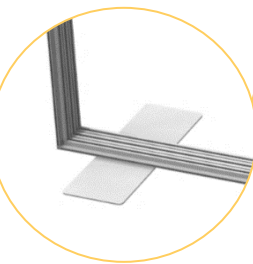

Base plates for
100 and 150 profile
10 x 60 cm center
hole Art.:
60444

Base plates for
100 and 150 profile
10 x 40 cm
center hole
Art.: 60442

Base plates for
100 and 150 profile
10 x 60 cm
back hole
Art. : 60445

Base plates for
100 and 150 profile
10 x 40 cm
back hole
Art. : 60443

Lateral Delta Feet
Art. : 60171

Wall holder
100 profile
Art. : 60184

Wall holder
150 profile
Art. : 60164
+ Art. : 60271

Ceiling hanger with
wire rope
Art. : 60502 + 60503

Base plates for
100 and 150 profile
15 x 45 cm
center hole
Art. : 60404

Profile connector
55er profile
Art. : 60847

Folding profile
connector
100 profile
Art. : 60211

Folding profile
connector
150 profile
Art. : 60223

INFO & DETAILS
LIGHTBOX
overall depth

100 mm and 150 mm one-sided and double-sided illumination.

formats

Individual production. Maximum Frame Size: The width is due to the illumination 2.5 m limited, in the length we recommend max. 20 m for wall mounting.