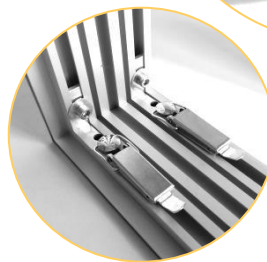

One-sided and double-sided illumination

Plug-and-play plug-ins

Depths:
Primex 100er profile
Art.: 60971
Primex 150er profile new
Art.: 61214

EQUIPMENT

claplock corner connector
100er profile
Art.: 60188

claplock corner connector
150er profile
Art.: 60222

Base plates for
100 and 150 profile
10 x 60 cm center
hole Art.:
60444

Base plates for
100 and 150 profile
10 x 40 cm
center hole
Art.: 60442

Base plates for
100 and 150 profile
10 x 60 cm
back hole
Art. : 60445

variants

Wall-mounted, freestanding, suspended from the ceiling

assembly

Lighting technology lateral radiation largely pre-assembled
Easy plug-and-play mounting of disassembled parts (without electrician)
Schuko plug pre-mounted (white, 2m cable). VDE compliant.