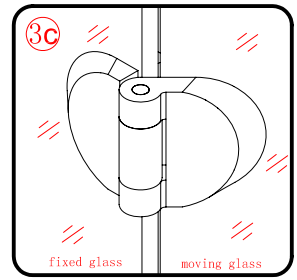

Note: Safety glass can not be re-worked.

■ Installation

Please read these instructions carefully before start of installation.

The wall post has up to 20mm of adjustment for out of true wall situations.

Ensure that the shower tray is fitted level and that after assembly of enclosure there is a full and continuous bead of sealant between the top of the shower tray and the title joint.

Special care should be taken when drilling walls to avoid hidden pipes or electrical cables.

Note: This product is heavy and will require two people to install.

Please remove protective film from aluminium profiles before installation.

This product is heavy and will require two people to install.

3

This product is heavy and will require two people to install.

This product is heavy and will require two people to install.

This product is heavy and will require two people to install.