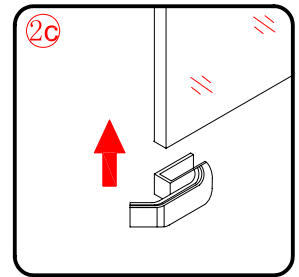

3

This product is heavy and will require two people to install.