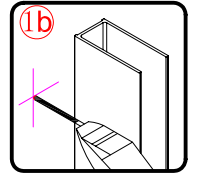

3

This product is heavy and will require two people to install.