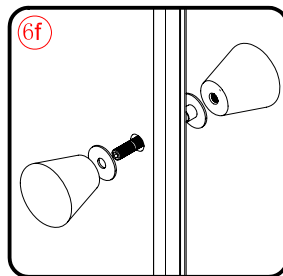

Note: Safety glass can not be re-worked.

■ Installation

Please read these instructions carefully before start of installation.

The wall post has up to 20mm of adjustment for out of true wall situations.

Ensure that the shower tray is fitted level and that after assembly of enclosure there is a full and continuous bead of sealant between the top of the shower tray and the title joint.

Special care should be taken when drilling walls to avoid hidden pipes or electrical cables.

Note: This product is heavy and will require two people to install.

Please remove protective film from aluminium profiles before installation.

This product is heavy and will require two people to install.

3

This product is heavy and will require two people to install.

This product is heavy and will require two people to install.

This product is heavy and will require two people to install.