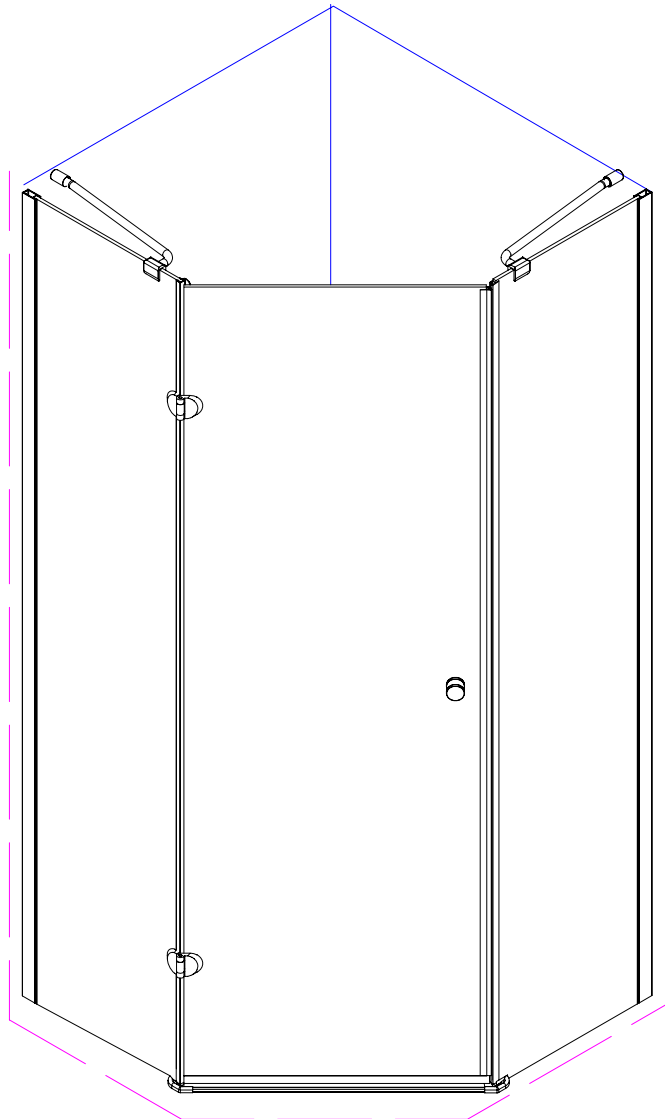

This product is heavy and will require two people to install.