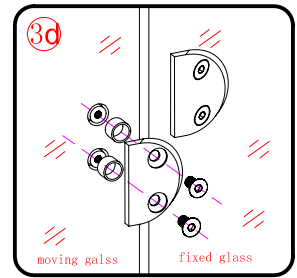

Note: Safety glass can not be re-worked.

■ Installation

Please read these instructions carefully before start of installation.

The wall post has up to 20mm of adjustment for out of true wall situations.

Ensure that the shower tray is fitted level and that after assembly of enclosure there is a full and continuous bead of sealant between the top of the shower tray and the title joint.

Special care should be taken when drilling walls to avoid hidden pipes or electrical cables.

Note: This product is heavy and will require two people to install.

Please remove protective film from aluminium profiles before installation.

This product is heavy and will require two people to install.

3

This product is heavy and will require two people to install.

This product is heavy and will require two people to install.

This product is heavy and will require two people to install.