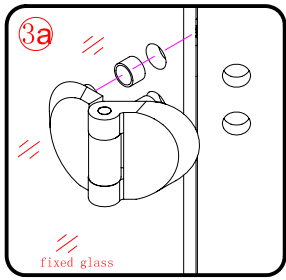

Note: Safety glass can not be re-worked.

■ Installation

Please read these instructions carefully before start of installation.

The wall post has up to 20mm of adjustment for out of true wall situations.

Ensure that the shower tray is fitted level and that after assembly of enclosure there is a full and continuous bead of sealant between the top of the shower tray and the title joint.

Special care should be taken when drilling walls to avoid hidden pipes or electrical cables.

Note: This product is heavy and will require two people to install.

Please remove protective film from aluminium profiles before installation.

This product is heavy and will require two people to install.

3

This product is heavy and will require two people to install.

This product is heavy and will require two people to install.

This product is heavy and will require two people to install.