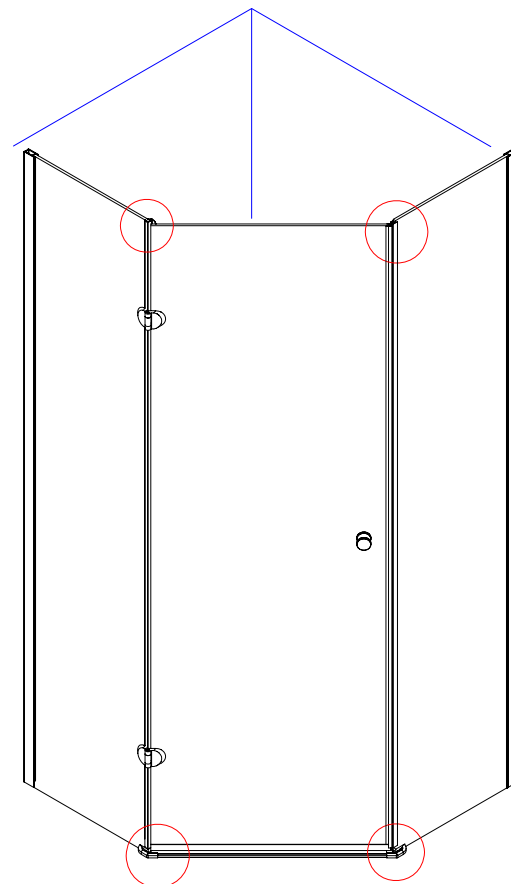

Note: Safety glass can not be re-worked.

■ Installation

Please read these instructions carefully before start of installation.

The wall post has up to 20mm of adjustment for out of true wall situations.

Ensure that the shower tray is fitted level and that after assembly of enclosure there is a full and continuous bead of sealant between the top of the shower tray and the title joint.

This product is heavy and will require two people to install.

3

This product is heavy and will require two people to install.

This product is heavy and will require two people to install.

This product is heavy and will require two people to install.