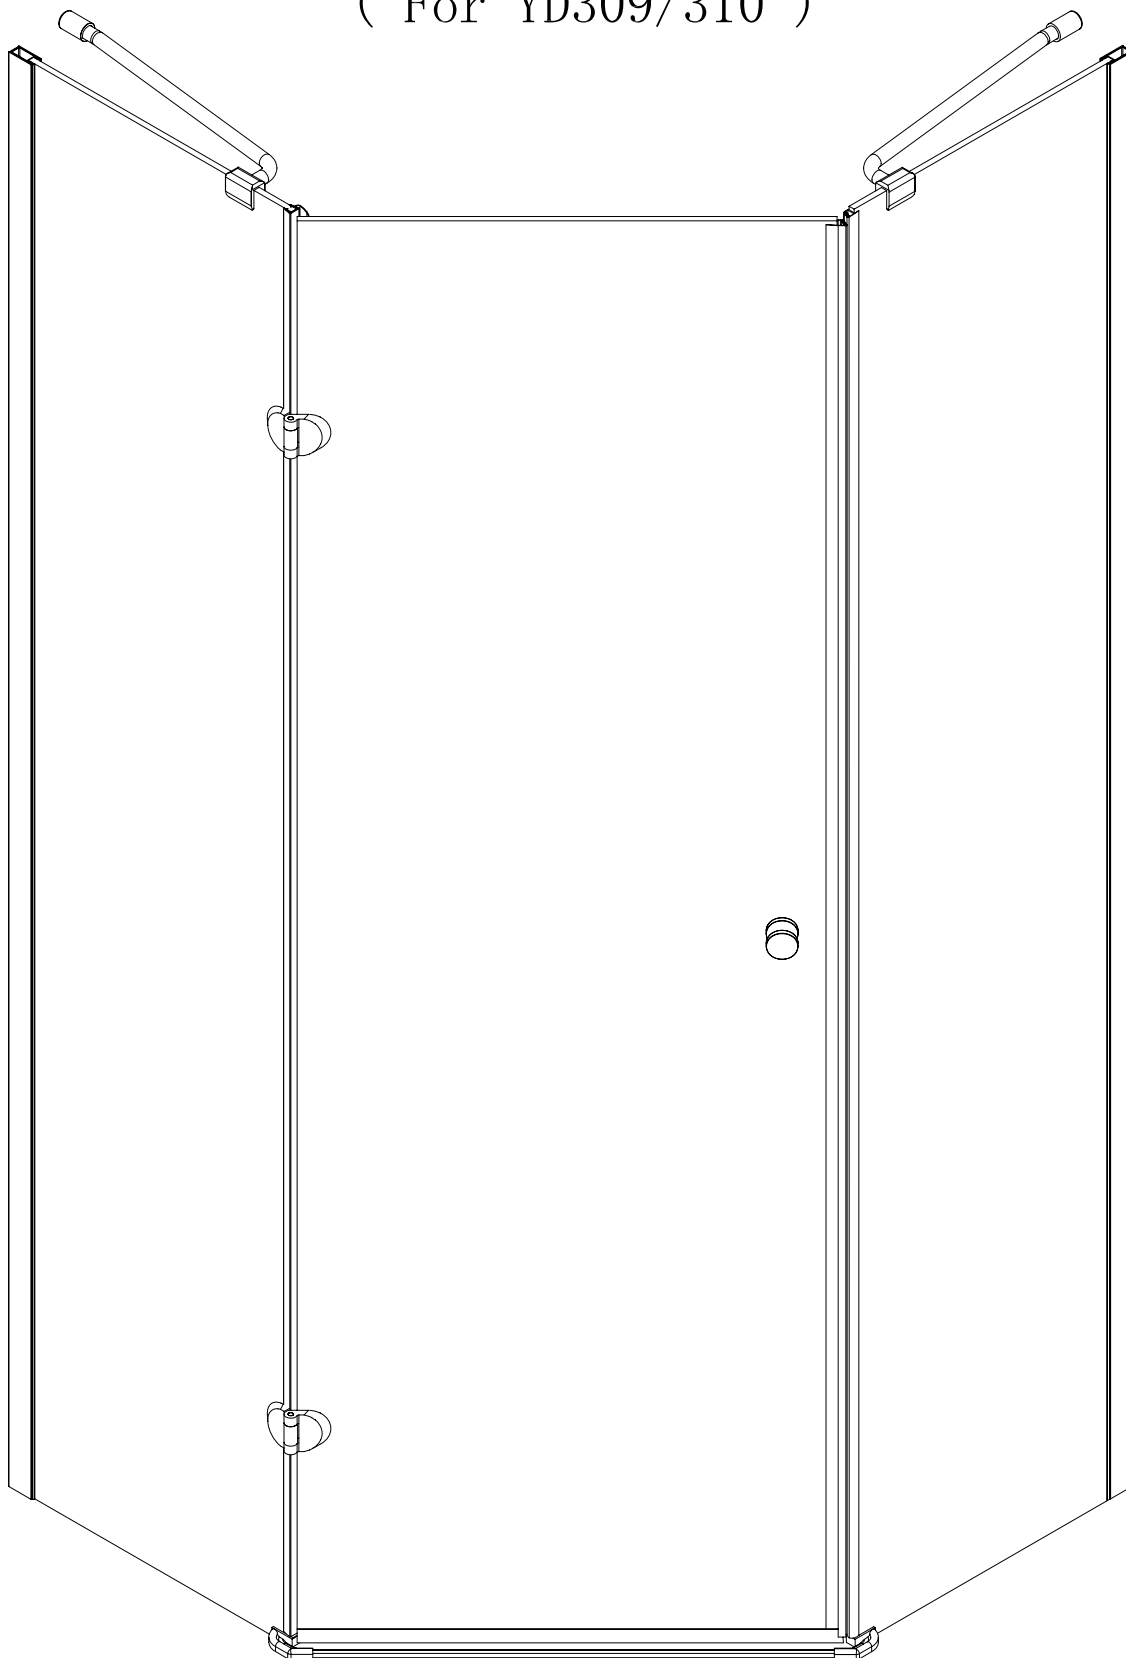

Y-series

Hinged door

Installation instructions

(For YD309/310)

■ General Information

Please inspect the product immediately upon receipt for transit damage, missing packs/parts or manufacturing fault. Damage reported later cannot be accepted. Please handle the product with care avoiding knocks and shock loading to all sides and edges of the glass.

Note: Safety glass can not be re-worked.

■ Installation

Please read these instructions carefully before start of installation.

The wall post has up to 20mm of adjustment for out of true wall situations.

Ensure that the shower tray is fitted level and that after assembly of enclosure there is a full and continuous bead of sealant between the top of the shower tray and the title joint.

Special care should be taken when drilling walls to avoid hidden pipes or electrical cables.

Note: This product is heavy and will require two people to install.

Please remove protective film from aluminium profiles before installation.