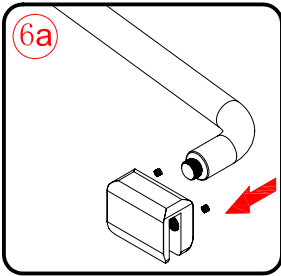

This product is heavy and will require two people to install.