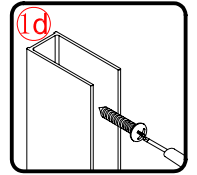

3

This product is heavy and will require two people to install.