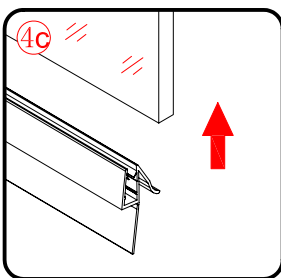

Note: Safety glass can not be re-worked.

■ Installation

Please read these instructions carefully before start of installation.

The wall post has up to 20mm of adjustment for out of true wall situations.

Ensure that the shower tray is fitted level and that after assembly of enclosure there is a full and continuous bead of sealant between the top of the shower tray and the title joint.

This product is heavy and will require two people to install.

3

This product is heavy and will require two people to install.

This product is heavy and will require two people to install.

This product is heavy and will require two people to install.