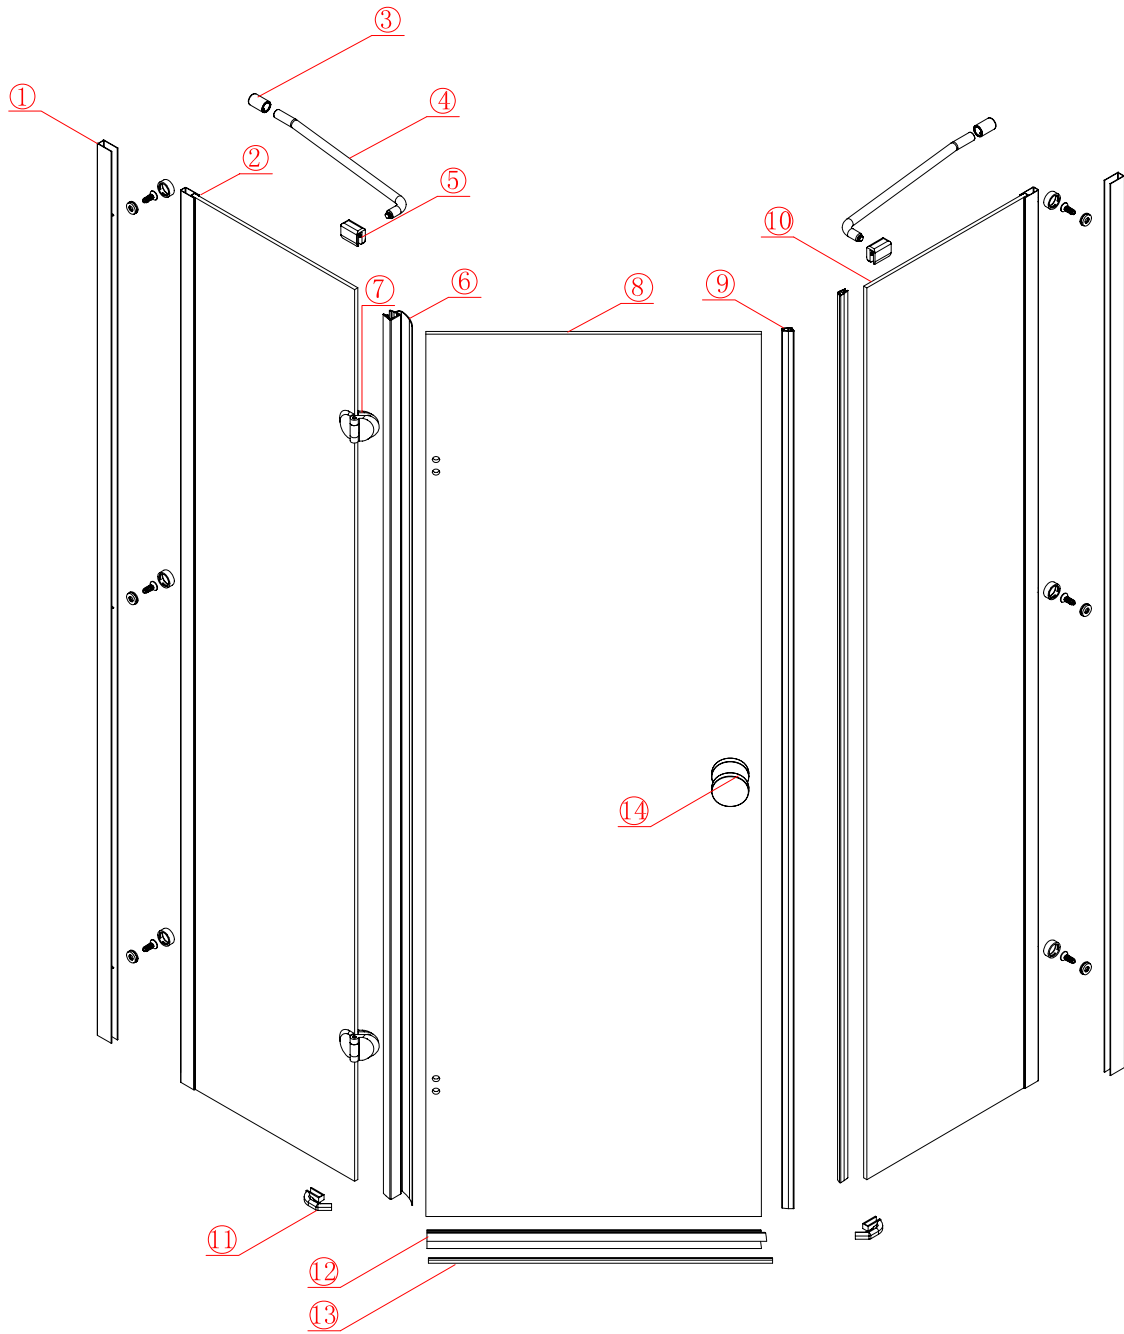

This product is heavy and will require two people to install.