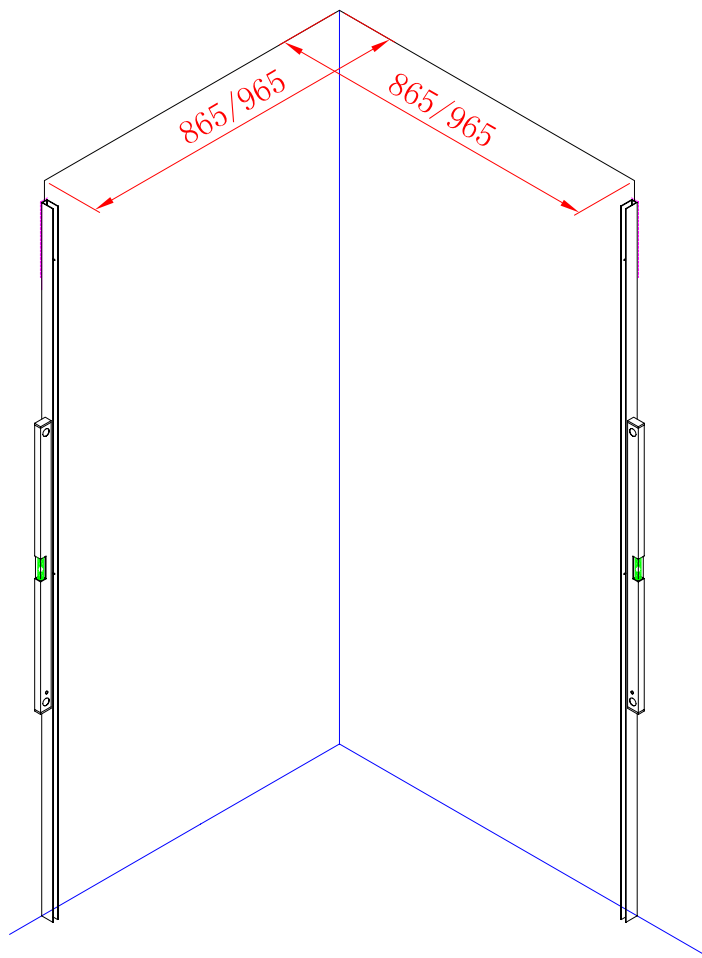

3

This product is heavy and will require two people to install.