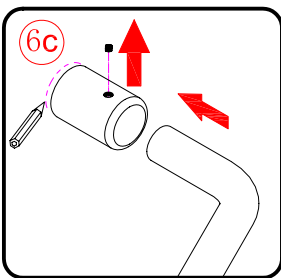

Note: Safety glass can not be re-worked.

■ Installation

Please read these instructions carefully before start of installation.

The wall post has up to 20mm of adjustment for out of true wall situations.

Ensure that the shower tray is fitted level and that after assembly of enclosure there is a full and continuous bead of sealant between the top of the shower tray and the title joint.

Special care should be taken when drilling walls to avoid hidden pipes or electrical cables.

Note: This product is heavy and will require two people to install.

Please remove protective film from aluminium profiles before installation.

This product is heavy and will require two people to install.

3

This product is heavy and will require two people to install.

This product is heavy and will require two people to install.

This product is heavy and will require two people to install.