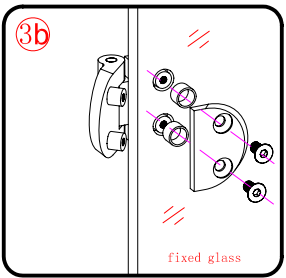

Note: Safety glass can not be re-worked.

■ Installation

Please read these instructions carefully before start of installation.

The wall post has up to 20mm of adjustment for out of true wall situations.

Ensure that the shower tray is fitted level and that after assembly of enclosure there is a full and continuous bead of sealant between the top of the shower tray and the title joint.

Special care should be taken when drilling walls to avoid hidden pipes or electrical cables.

Note: This product is heavy and will require two people to install.

Please remove protective film from aluminium profiles before installation.

This product is heavy and will require two people to install.

3

This product is heavy and will require two people to install.

This product is heavy and will require two people to install.

This product is heavy and will require two people to install.