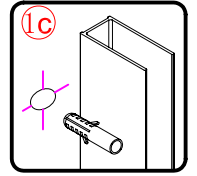

3

This product is heavy and will require two people to install.