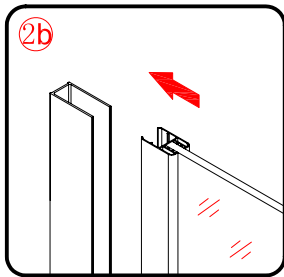

3

This product is heavy and will require two people to install.