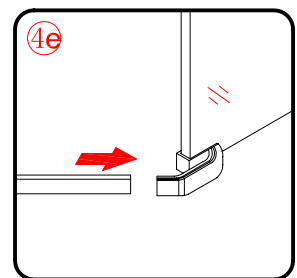

Note: Safety glass can not be re-worked.

■ Installation

Please read these instructions carefully before start of installation.

The wall post has up to 20mm of adjustment for out of true wall situations.

Ensure that the shower tray is fitted level and that after assembly of enclosure there is a full and continuous bead of sealant between the top of the shower tray and the title joint.

Special care should be taken when drilling walls to avoid hidden pipes or electrical cables.

Note: This product is heavy and will require two people to install.

Please remove protective film from aluminium profiles before installation.

This product is heavy and will require two people to install.

3

This product is heavy and will require two people to install.

This product is heavy and will require two people to install.

This product is heavy and will require two people to install.