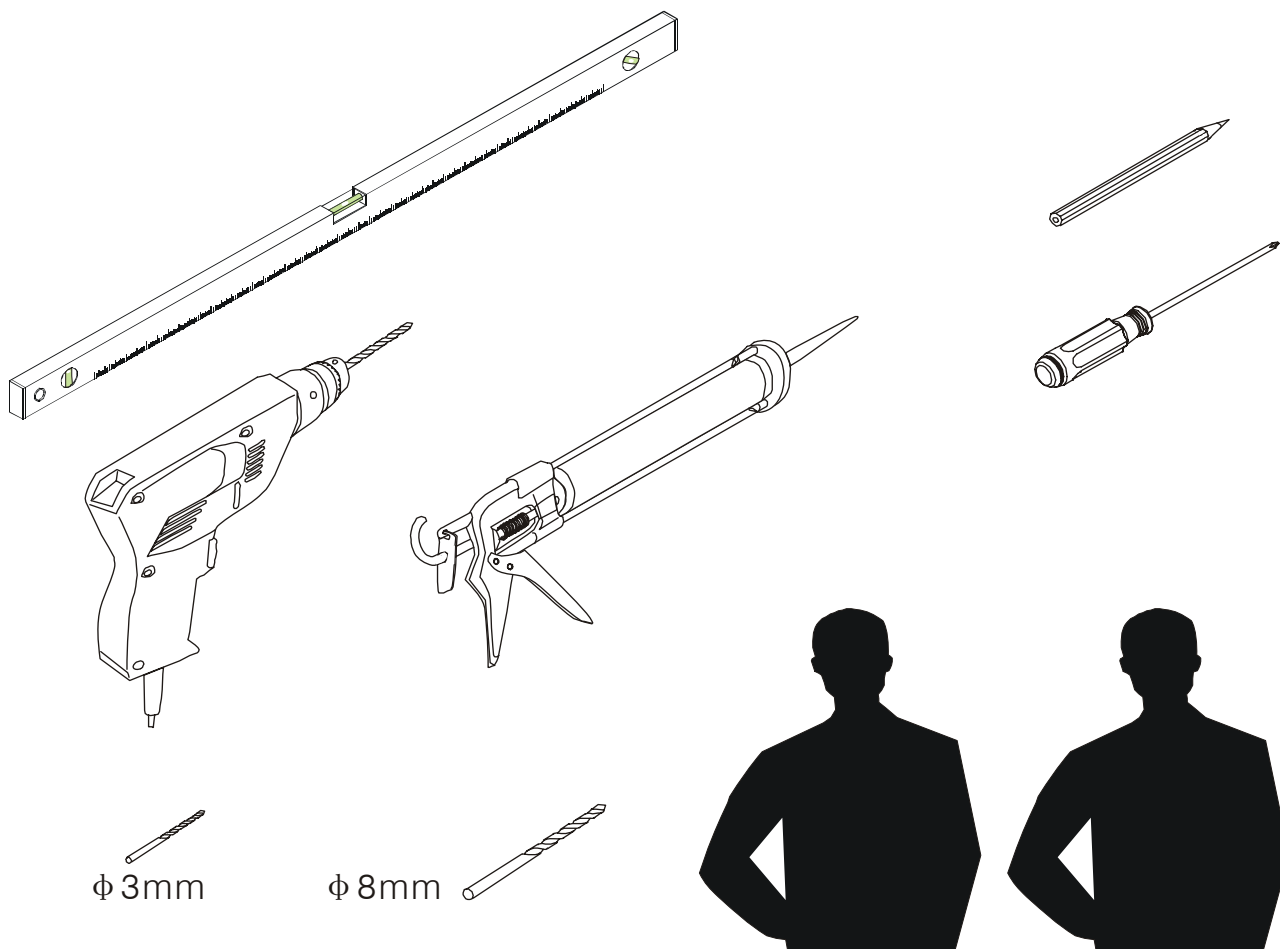

Note: Safety glass can not be re-worked.

■ Installation

Please read these instructions carefully before start of installation.

The wall post has up to 20mm of adjustment for out of true wall situations.

Ensure that the shower tray is fitted level and that after assembly of enclosure there is a full and continuous bead of sealant between the top of the shower tray and the title joint.

Special care should be taken when drilling walls to avoid hidden pipes or electrical cables.

Note: This product is heavy and will require two people to install.

Please remove protective film from aluminium profiles before installation.

■ Shower Tray Installation

The shower tray must be sited against a structural wall.

Water proof walling or tiling should be fitted so that it sits on the top of the tray rim.

■ Aftercare Instructions

After use, your shower should be cleaned with soap and water. This is particularly important in hard water districts where insoluble lime salts may be deposited and allowed to build up. Cleaners of a gritty or abrasive nature should not be used. Care should be taken to avoid contact with strong chemicals such as organic solvents and strippers.

Glass cleaners can be used but with caution, if in doubt contact the supplier of the cleaner in question.

Please keep these instructions for aftercare and customer service details.

Tools required

This product is heavy and will require two people to install.