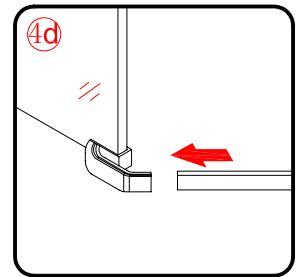

Note: Safety glass can not be re-worked.

■ Installation

Please read these instructions carefully before start of installation.

The wall post has up to 20mm of adjustment for out of true wall situations.

Ensure that the shower tray is fitted level and that after assembly of enclosure there is a full and continuous bead of sealant between the top of the shower tray and the title joint.

Special care should be taken when drilling walls to avoid hidden pipes or electrical cables.

Note: This product is heavy and will require two people to install.

Please remove protective film from aluminium profiles before installation.

This product is heavy and will require two people to install.

3

This product is heavy and will require two people to install.

This product is heavy and will require two people to install.

This product is heavy and will require two people to install.