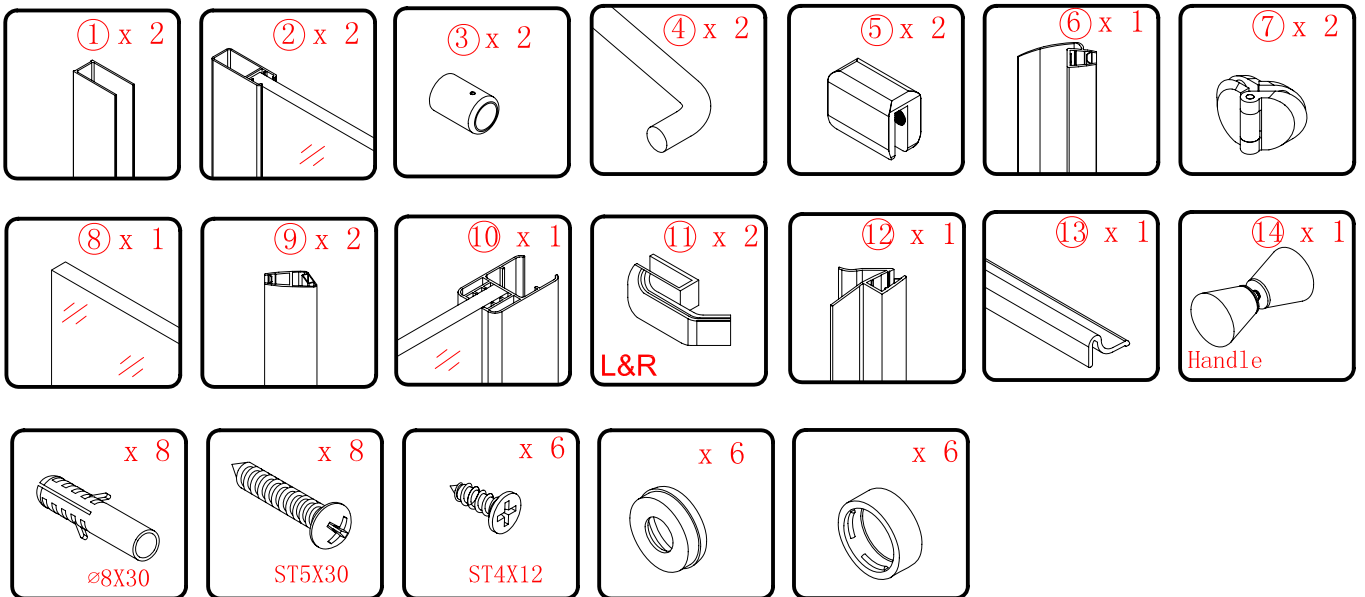

This product is heavy and will require two people to install.