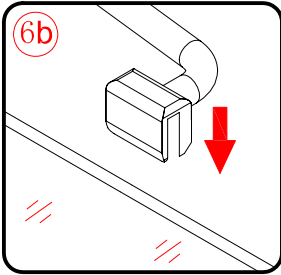

Note: Safety glass can not be re-worked.

■ Installation

Please read these instructions carefully before start of installation.

The wall post has up to 20mm of adjustment for out of true wall situations.

Ensure that the shower tray is fitted level and that after assembly of enclosure there is a full and continuous bead of sealant between the top of the shower tray and the title joint.

This product is heavy and will require two people to install.

3

This product is heavy and will require two people to install.

This product is heavy and will require two people to install.

This product is heavy and will require two people to install.