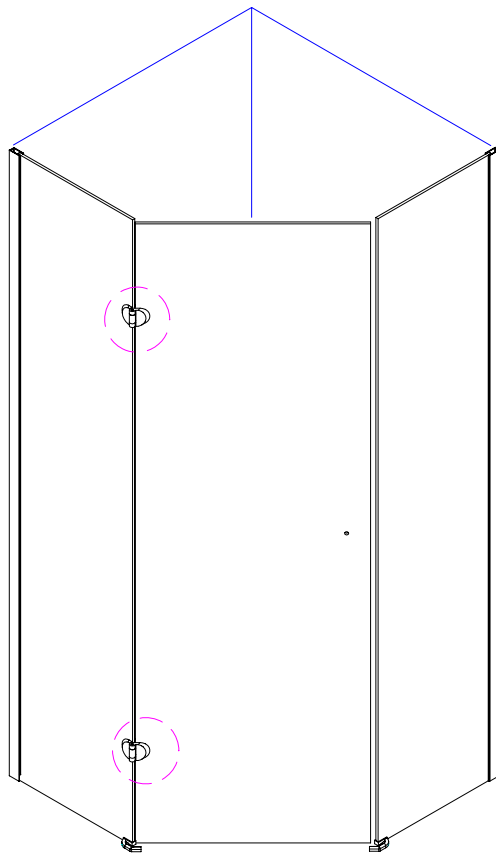

Y-series

Hinged door

Installation instructions

(For YD309/310)

■ General Information

Please inspect the product immediately upon receipt for transit damage, missing packs/parts or manufacturing fault. Damage reported later cannot be accepted. Please handle the product with care avoiding knocks and shock loading to all sides and edges of the glass.

Note: Safety glass can not be re-worked.

■ Installation

Please read these instructions carefully before start of installation.

The wall post has up to 20mm of adjustment for out of true wall situations.

Ensure that the shower tray is fitted level and that after assembly of enclosure there is a full and continuous bead of sealant between the top of the shower tray and the title joint.

Special care should be taken when drilling walls to avoid hidden pipes or electrical cables.

Note: This product is heavy and will require two people to install.

Please remove protective film from aluminium profiles before installation.

This product is heavy and will require two people to install.

3

This product is heavy and will require two people to install.

This product is heavy and will require two people to install.

This product is heavy and will require two people to install.