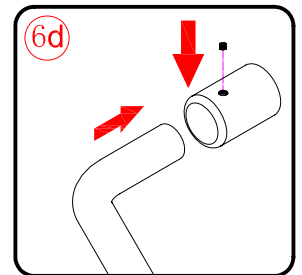

This product is heavy and will require two people to install.