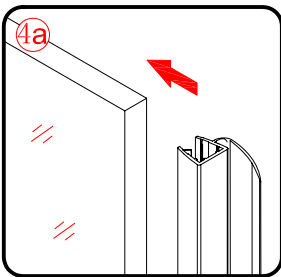

Note: Safety glass can not be re-worked.

■ Installation

Please read these instructions carefully before start of installation.

The wall post has up to 20mm of adjustment for out of true wall situations.

Ensure that the shower tray is fitted level and that after assembly of enclosure there is a full and continuous bead of sealant between the top of the shower tray and the title joint.

This product is heavy and will require two people to install.

3

This product is heavy and will require two people to install.

This product is heavy and will require two people to install.

This product is heavy and will require two people to install.