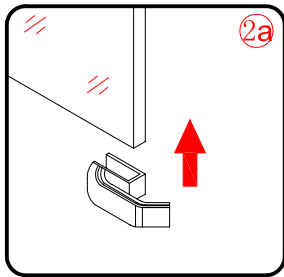

3

This product is heavy and will require two people to install.