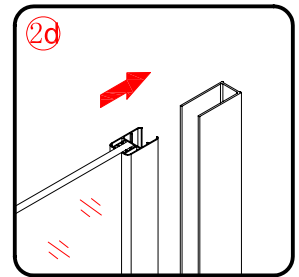

3

This product is heavy and will require two people to install.