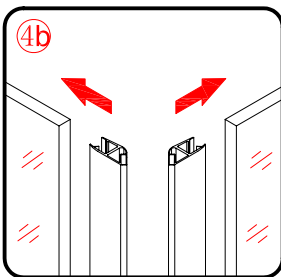

Note: Safety glass can not be re-worked.

■ Installation

Please read these instructions carefully before start of installation.

The wall post has up to 20mm of adjustment for out of true wall situations.

Ensure that the shower tray is fitted level and that after assembly of enclosure there is a full and continuous bead of sealant between the top of the shower tray and the title joint.

This product is heavy and will require two people to install.

3

This product is heavy and will require two people to install.

This product is heavy and will require two people to install.

This product is heavy and will require two people to install.