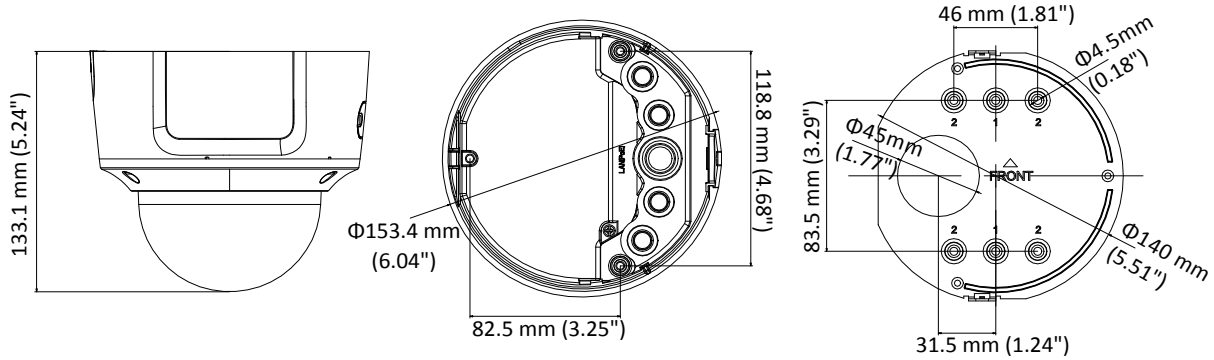

Available Model:

DS-2CD2725FWD-IZS

Dimensions

Accessories

DS-1475ZJ-SUS
Vertical Pole Mount

DS-1476ZJ-SUS
Corner Mount

Distributed by