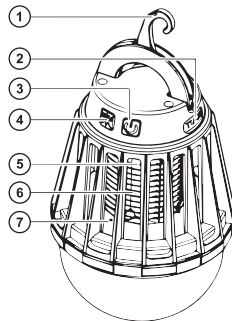

INDEX

INDEX	4
SAFETY INSTRUCTIONS	4
LIGHT PARAMETERS	4
TECHNICAL DATA	4
PARTS	4

SAFETY INSTRUCTIONS

1) Please read all instructions before using the appliance.
2) Do not look directly into the LED as this may cause damage to your eyes.
3) This product is not a toy!
4) Contain small parts - Not suitable for children under 5 years of age.
5) Turn of the light while charging.

LIGHT PARAMETERS

Camping light:

The max. luminous flux (100% lighting)	≥ 180lm
The max. luminous flux (50% lighting)	≥ 90lm
The max. luminous flux (20% lighting)	≥ 30lm
Working time after fully charge (100% lighting)	≥ 4 hours
Working time after fully charge (50% lighting)	≥ 8 hours
Working time after fully charge (20% lighting)	≥ 20 hours

Insect light:

Ultraviolet (UV) LED	4 x 0,06W
Ultraviolet (UV) Wave length	300 - 600nm
Working time after fully charge (100% lighting)	≥ 30 hours
Grid voltage	≥ 500V
Power	5W

1) Hanging hook
2) Micro USB charging input
3) Camping light switch
4) Insect light switch
5) Ultraviolet LED
6) Insect killer net
7) Charging indicator

TECHNICAL DATA

<i>Camping light:</i>	Press ON/OFF button repeatedly to shift the different brightness levels 20% - 50% - 100% until the lamp switches off again
<i>Insect light:</i>	Press the Insect button to turn ON or OFF
Specification of built-in battery: Input voltage / current: Input charge:	3,7V, 2000mAh Li-Polymer battery 5V / 1A Micro USB cable connect with AC adaptor, Pc, etc. Charging indicator go on RED when input Charging indicator will light GREEN after fully charged
Fully charge time via USB input cable: LED lamp: Ultraviolet LED:	Approx. 3 hours 1W, 2835 SMD, 6000-6500K 0,06W, Ø 5mm