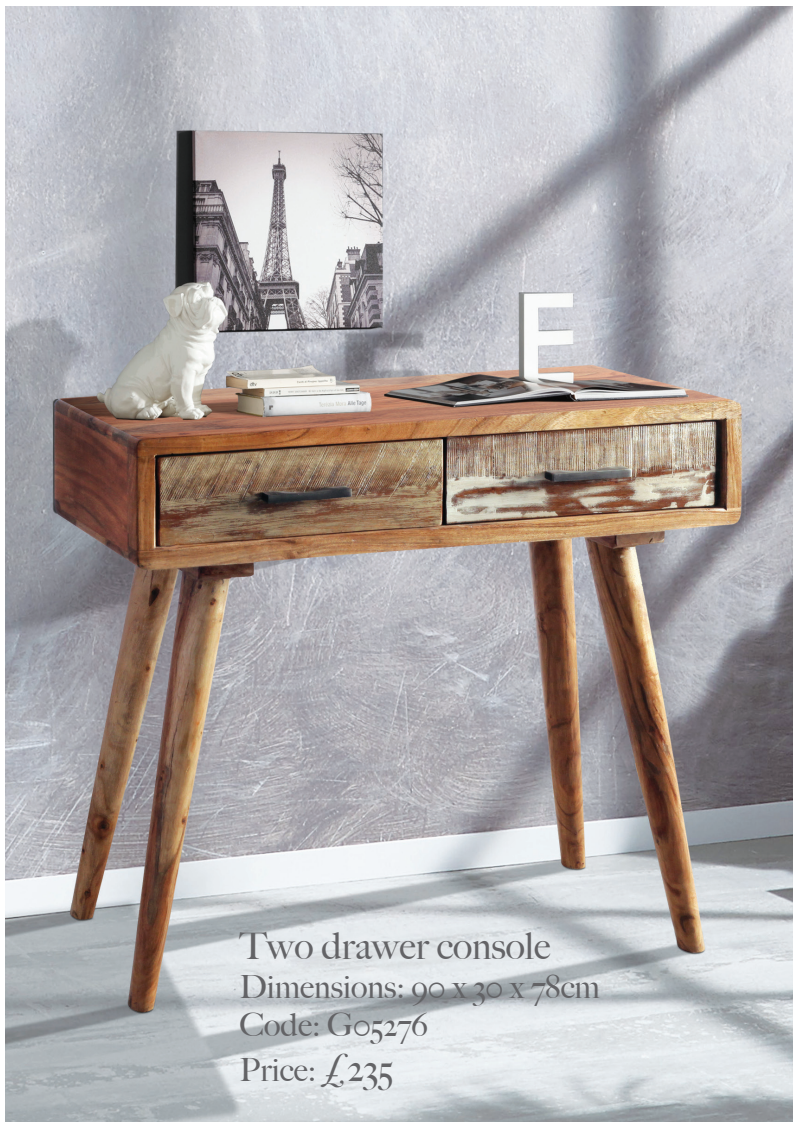

Two drawer console
Dimensions: 90 x 30 x 78cm
Code: G05276
Price: £235