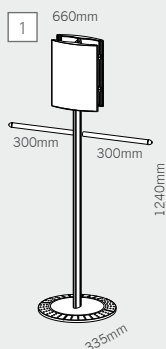

EN the ideal solution for everything that has to be suspended: from promotional bags, lanyards, head phones, cards, chains... you are sure with bag. the height of the display bars is freely adjustable. the double sided pixquick information pocket on the apex of the structure gives you the possibility to easily and quickly personalise bag with prints.

l'altezza dei 2 tubi può essere regolata liberamente.

die display bars können ganz nach bedarf in der höhe stufenlos verstellt werden.

the height of the display bars is freely adjustable.

information

struttura in alluminio anodizzato argento con portainformazioni bifacciale in formato A4 realizzata con pixquick in policarbonato stampato ad iniezione. base con protezione in abs colore cromo opaco.

doppelseitige einzelblattpräsentation pixquick format A4 aus polycarbonat-spritzguss, eloxiertes aluminium in silber, trittschutzring aus matt verchromtem abs-spritzguss.

double side poster display pixquick A4 made of polycarbonate die-cast, silver anodized aluminium, base with step-on protection made of matt chrome plated abs die-cast.