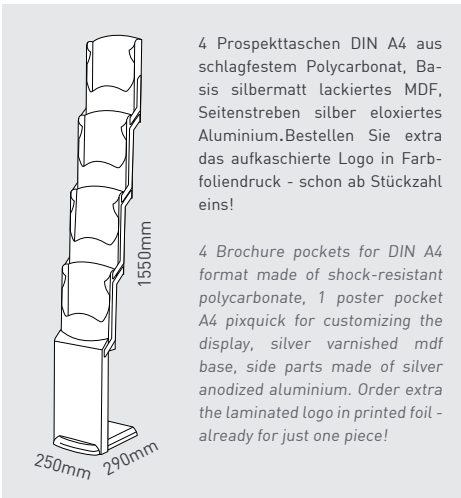

real zip silver 4

4 Prospektaschen DIN A4 aus schlagfestem Polycarbonat, Basis silbermatt lackiertes MDF, Seitenstreben silber eloxiertes Aluminium. Bestellen Sie extra das aufkaschierte Logo in Farbfoliendruck - schon ab Stückzahl eins!

4 Brochure pockets for DIN A4 format made of shock-resistant polycarbonate, 1 poster pocket A4 pixquick for customizing the display, silver varnished mdf base, side parts made of silver anodized aluminium. Order extra the laminated logo in printed foil - already for just one piece!

code pc/box price/box

7	RZ4AAOPQ	1	A
8	PRZIP-RZ logo	1	D