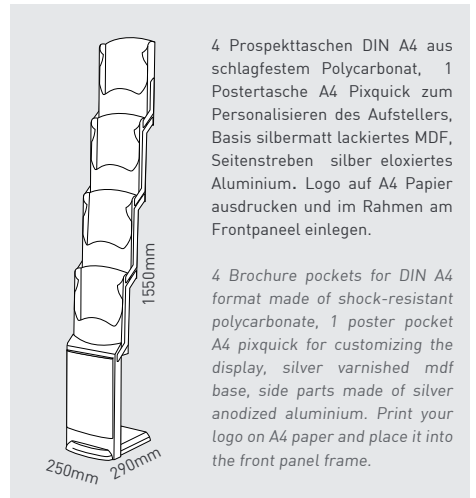

real zip silver 4pq

4 Prospektaschen DIN A4 aus schlagfestem Polycarbonat, 1 Postertasche A4 Pixquick zum Personalisieren des Aufstellers, Basis silbermatt lackiertes MDF, Seitenstreben silber eloxiertes Aluminium. Logo auf A4 Papier ausdrucken und im Rahmen am Frontpaneel einlegen.

4 Brochure pockets for DIN A4 format made of shock-resistant polycarbonate, 1 poster pocket A4 pixquick for customizing the display, silver varnished mdf base, side parts made of silver anodized aluminium. Print your logo on A4 paper and place it into the front panel frame.

code pc/box price/box

10	RZ4AA	1	A