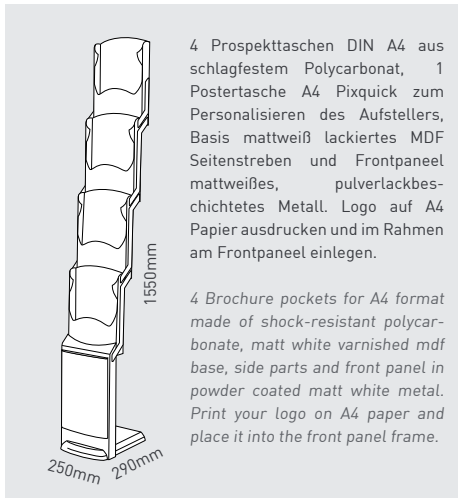

real zip bianco 4pq

4 Prospektaschen DIN A4 aus schlagfestem Polycarbonat, 1 Postertasche A4 Pixquick zum Personalisieren des Aufstellers, Basis mattweiß lackiertes MDF Seitenstreben und Frontpaneel mattweißes, pulverlackbeschichtetes Metall. Logo auf A4 Papier ausdrucken und im Rahmen am Frontpaneel einlegen.

4 Brochure pockets for A4 format made of shock-resistant polycarbonate, 1 poster pocket A4 pixquick for customizing the display, silver varnished mdf base, side parts and front panel in powder coated matt white metal. Print your logo on A4 paper and place it into the front panel frame.

code pc/box price/box

9	RZ4WE	1	A