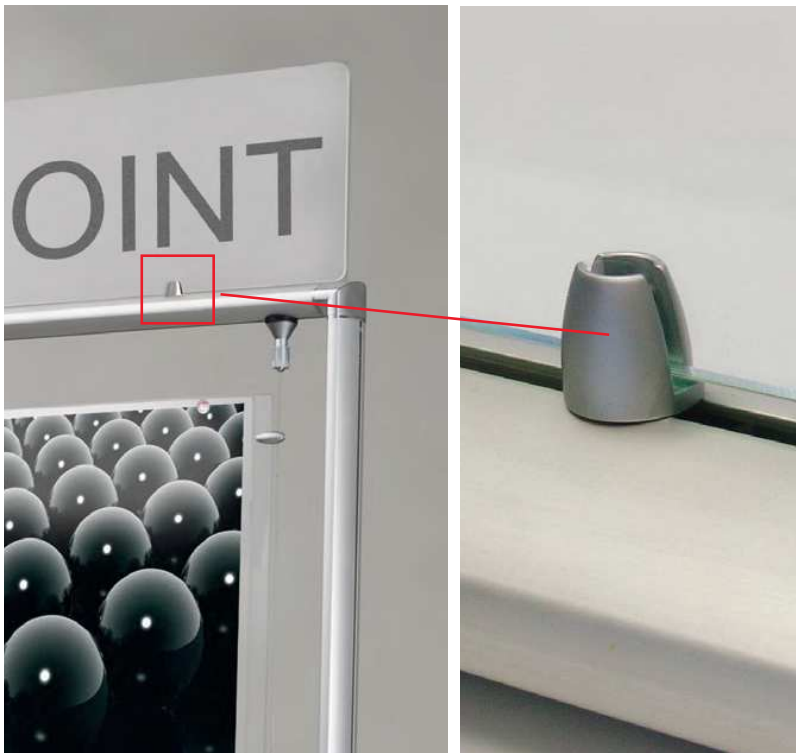

information

included

code

code		pc/box	price/box
4 SOPS5037	post	4	A
5 SORD650	rod 650mm	1	A

crownerfix

Zur Befestigung von Topschildern mit max. 4mm Stärke aus versilbertem Messing.

For crowner panels mounting with max. 4mm thickness made of silver-plated brass.