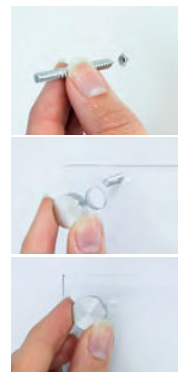

ring steel

Direkte Wandmontage, für alle Materialien jeder Stärke, ästhetische Edelstahlschraube mit Rosette aus massivem Edelstahl.

Material: Edelstahl AISI304, Torxschraube Edelstahl.

Mounting directly to the wall, for all materials, unlimited thickness, appealing stainless steel torx screw and solid stainless steel ring.

Appealing stainless steel torx screw complete with stainless steel jacket and inlay. no scratching, non-slip solid seating.

Material: stainless steel ring with rubber, torx screw stainless steel.

code

	code		pc/box	price/box	price/pc
3	FRING15KBSET*	ring kombo, Ø15mm	✓ 8		A
4	FRINGMP15KB*	ring kombo maxipack, Ø15mm	✓ 200		A

*solange Vorrat reicht | while stock lasts

pc/box price/box price/pc

nano steel

Dekokappe mit Gewinde und Beilagscheibe zur Befestigung mit Stockschraube ohne Wandabstand.

Material: Edelstahl, Nylon-Beilagscheibe, Stockschraube.

Nano decor head with thread and washer for mounting with hanger screw directly to the wall.

Material: stainless steel, nylon washer and hanger screw.

code

	code		pc/box	price/box	price/pc
5	FNANO15IXSET	nano, Ø15mm	✓ 4		A