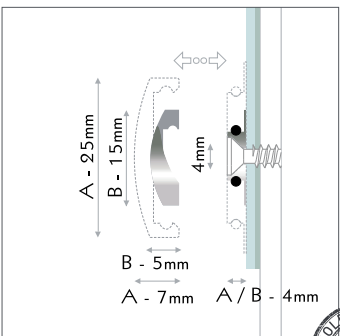

code		pc/box	price/box	price/pc
1 FAL1500ARSET*	micro alu satin silver, ø15mm	8		A

*solange Vorrat reicht | while stock lasts

Edle Dekokappe zum Aufklicken. Für schnelle und direkte Wandmontage ohne Abstand.
Befestigung: frontales Schraub-Klicksystem.
Material: Messing, Kappe silber matt veredelt.

Noble deco head to click on, for quick and direct wall mounting.
Mounting: frontal screw-clicksystem.
Material: brass, head matt silver plated.