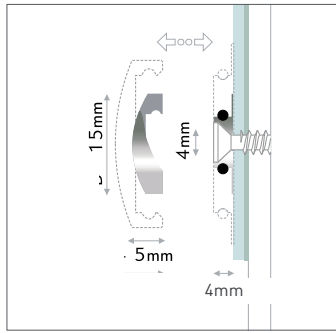

Noble deco head to click on, for quick and direct wall mounting.
Mounting: frontal screw-clicksystem.
Material: brass, head matt silver plated.

code		pc/box	price/box	price/pc
2 A: FM12500ARSET*	micro satin silver, ø25mm	8		A
3 B: FM11500ARSET	micro satin silver, ø15mm	8		A
4 B: FMIMP1500AR	micro satin silver maxipack, ø15mm	154		A

*solange Vorrat reicht | while stock lasts

micro alu

Für die Paneelmontage ohne Wandabstand:
Messing-Fixierung mit Gummiring auf das Paneel
legen, Paneel und Fixierung wandmontieren,
Dekokappe aufklicken, fertig.
Material: matt gold veredeltes Aluminium

*For panel mounting without wall distance: put the
brass fixing with o-ring on the panel
panel and fixing, click on the decorative cap -
done.
Material: gold matt plated aluminium*

code		pc/box	price/box	price/pc
1 FAL1500GDSET*	micro alu gold, Ø15mm	8		A