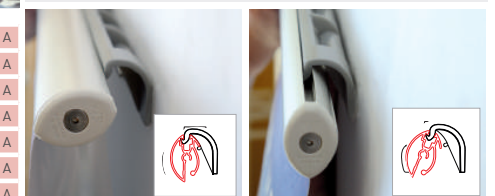

14	BBWS bannerblock wall support	1	A